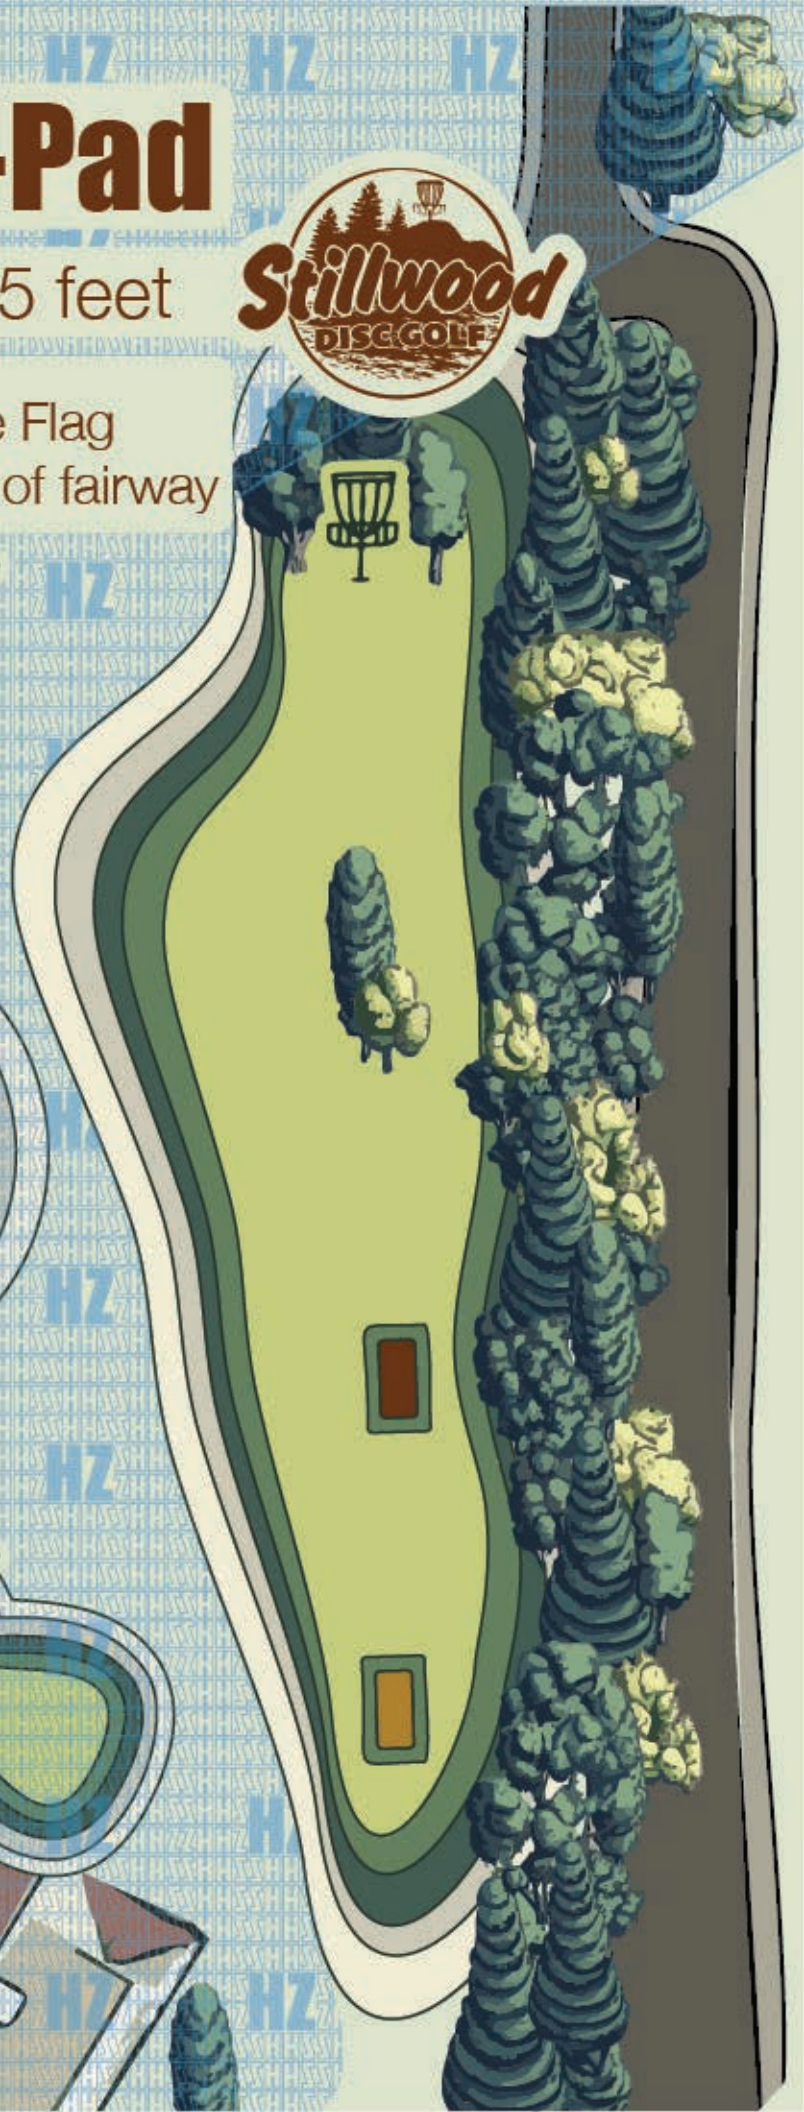

1

Yellow T-Pad

PAR 4: 506 feet

Hazard Blue Flag
Left and long of fairway

Consider Donating

We'd love your support in keeping the course in great shape! Donations come with a charitable tax receipt.

Stillwood Paypal

1

Red T-Pad

PAR 4: 275 feet

Hazard Blue Flag
Left and long of fairway

*

Consider Donating

We'd love your support in keeping the course in great shape! Donations come with a charitable tax receipt.

Stillwood Paypal