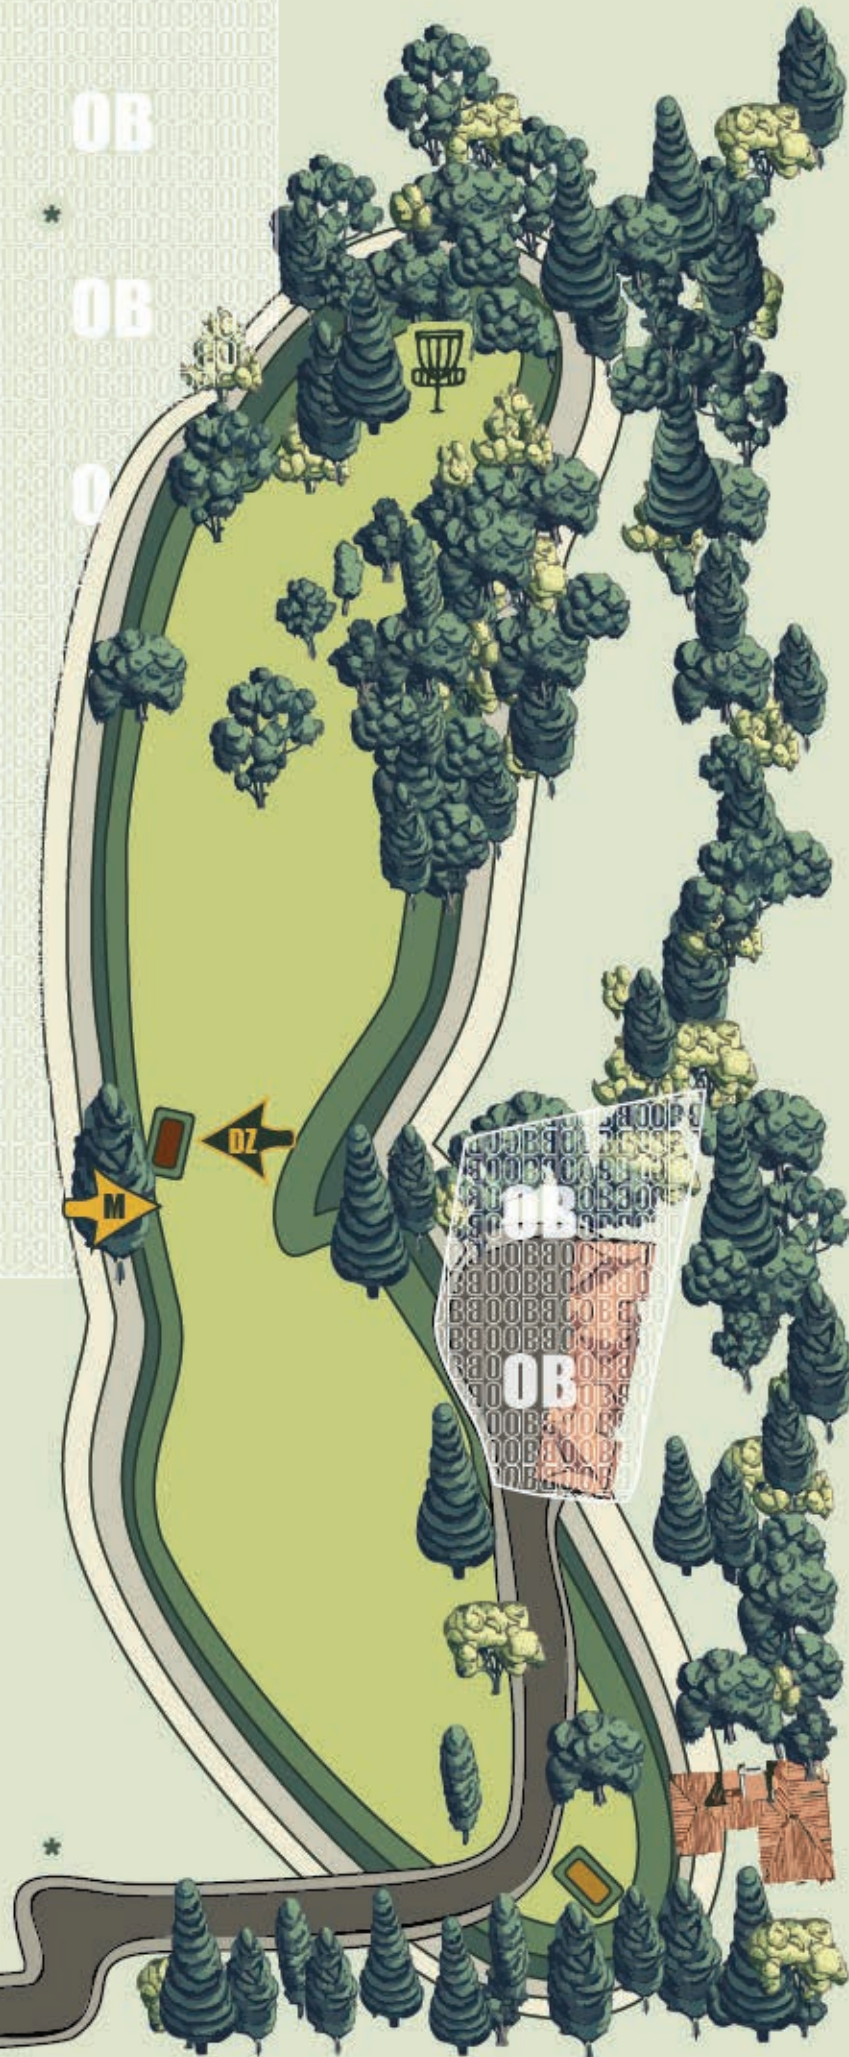

OB OB
OB OB

Mandatory
Yellow t-pad only

Consider Donating

Stillwood Paypal

We'd love your support in keeping the course in great shape! Donations come with a charitable tax receipt.

3

Yellow T-Pad

Par 4 - 520ft
EXlong 200ft
behind yellow

OB White Flag
Long of fairway

HAZARD Blue Flag
Left & Right of fairway

Mandatory
Tree on right of fairway
Drop Zone Red t-pad

Consider Donating

We'd love your support in keeping the course in great shape! Donations come with a Stillwood Paypal charitable tax receipt.