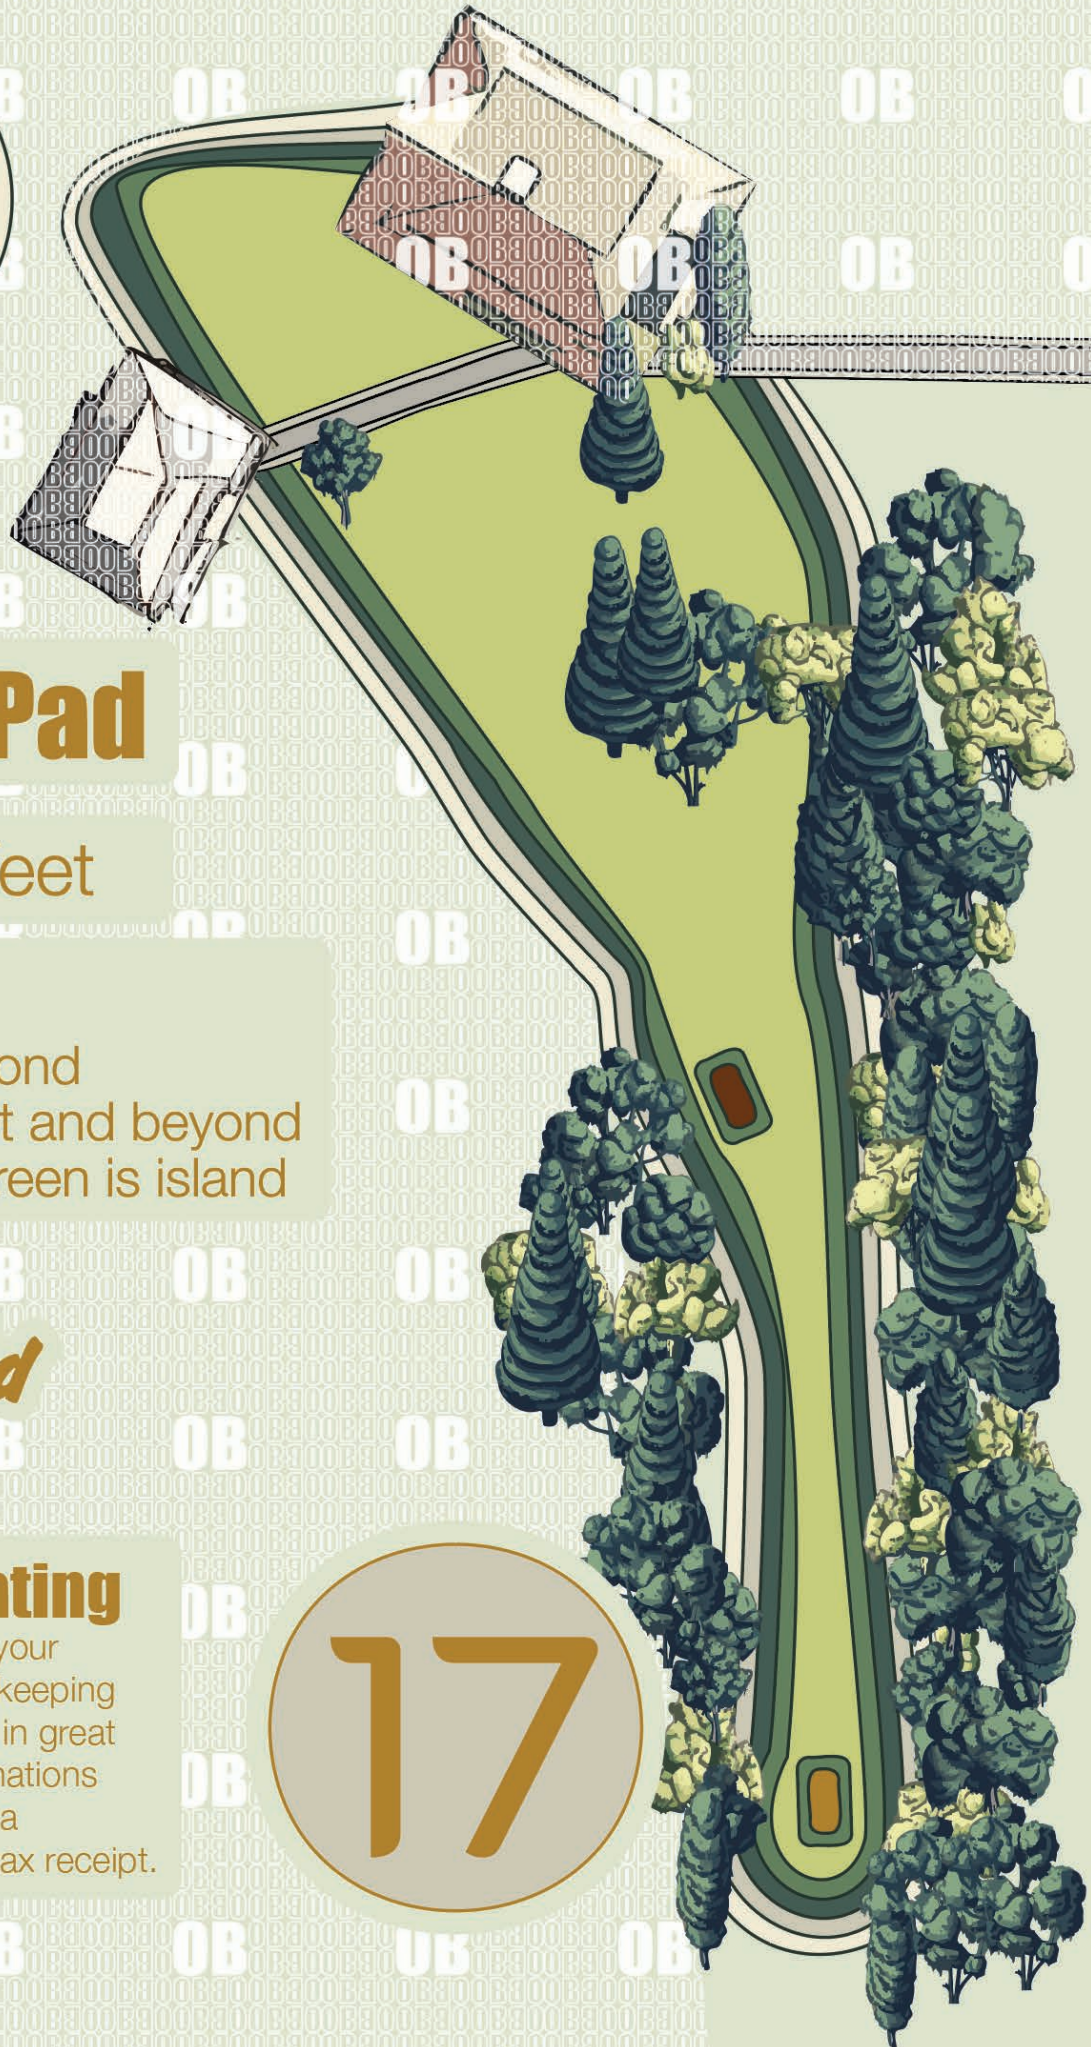

Consider Donating

We'd love your support in keeping the course in great shape! Donations come with a charitable tax receipt.

Stillwood Paypal

16

Red T-Pad

Short PAR 3: 191 feet
Long Par 4: 226 feet

OB White Flag
Long & left of fairway
Concrete tent pad

MANDATORY & DZ
Right of marked tree

Consider D

We support the shop come Stillwood Paypal charitable tax receipt.

Yellow T-Pad

PAR 5: 798 feet

OB White Flag
Sidewalk and beyond
Asphalt parking lot and beyond
Concrete pad - Green is island