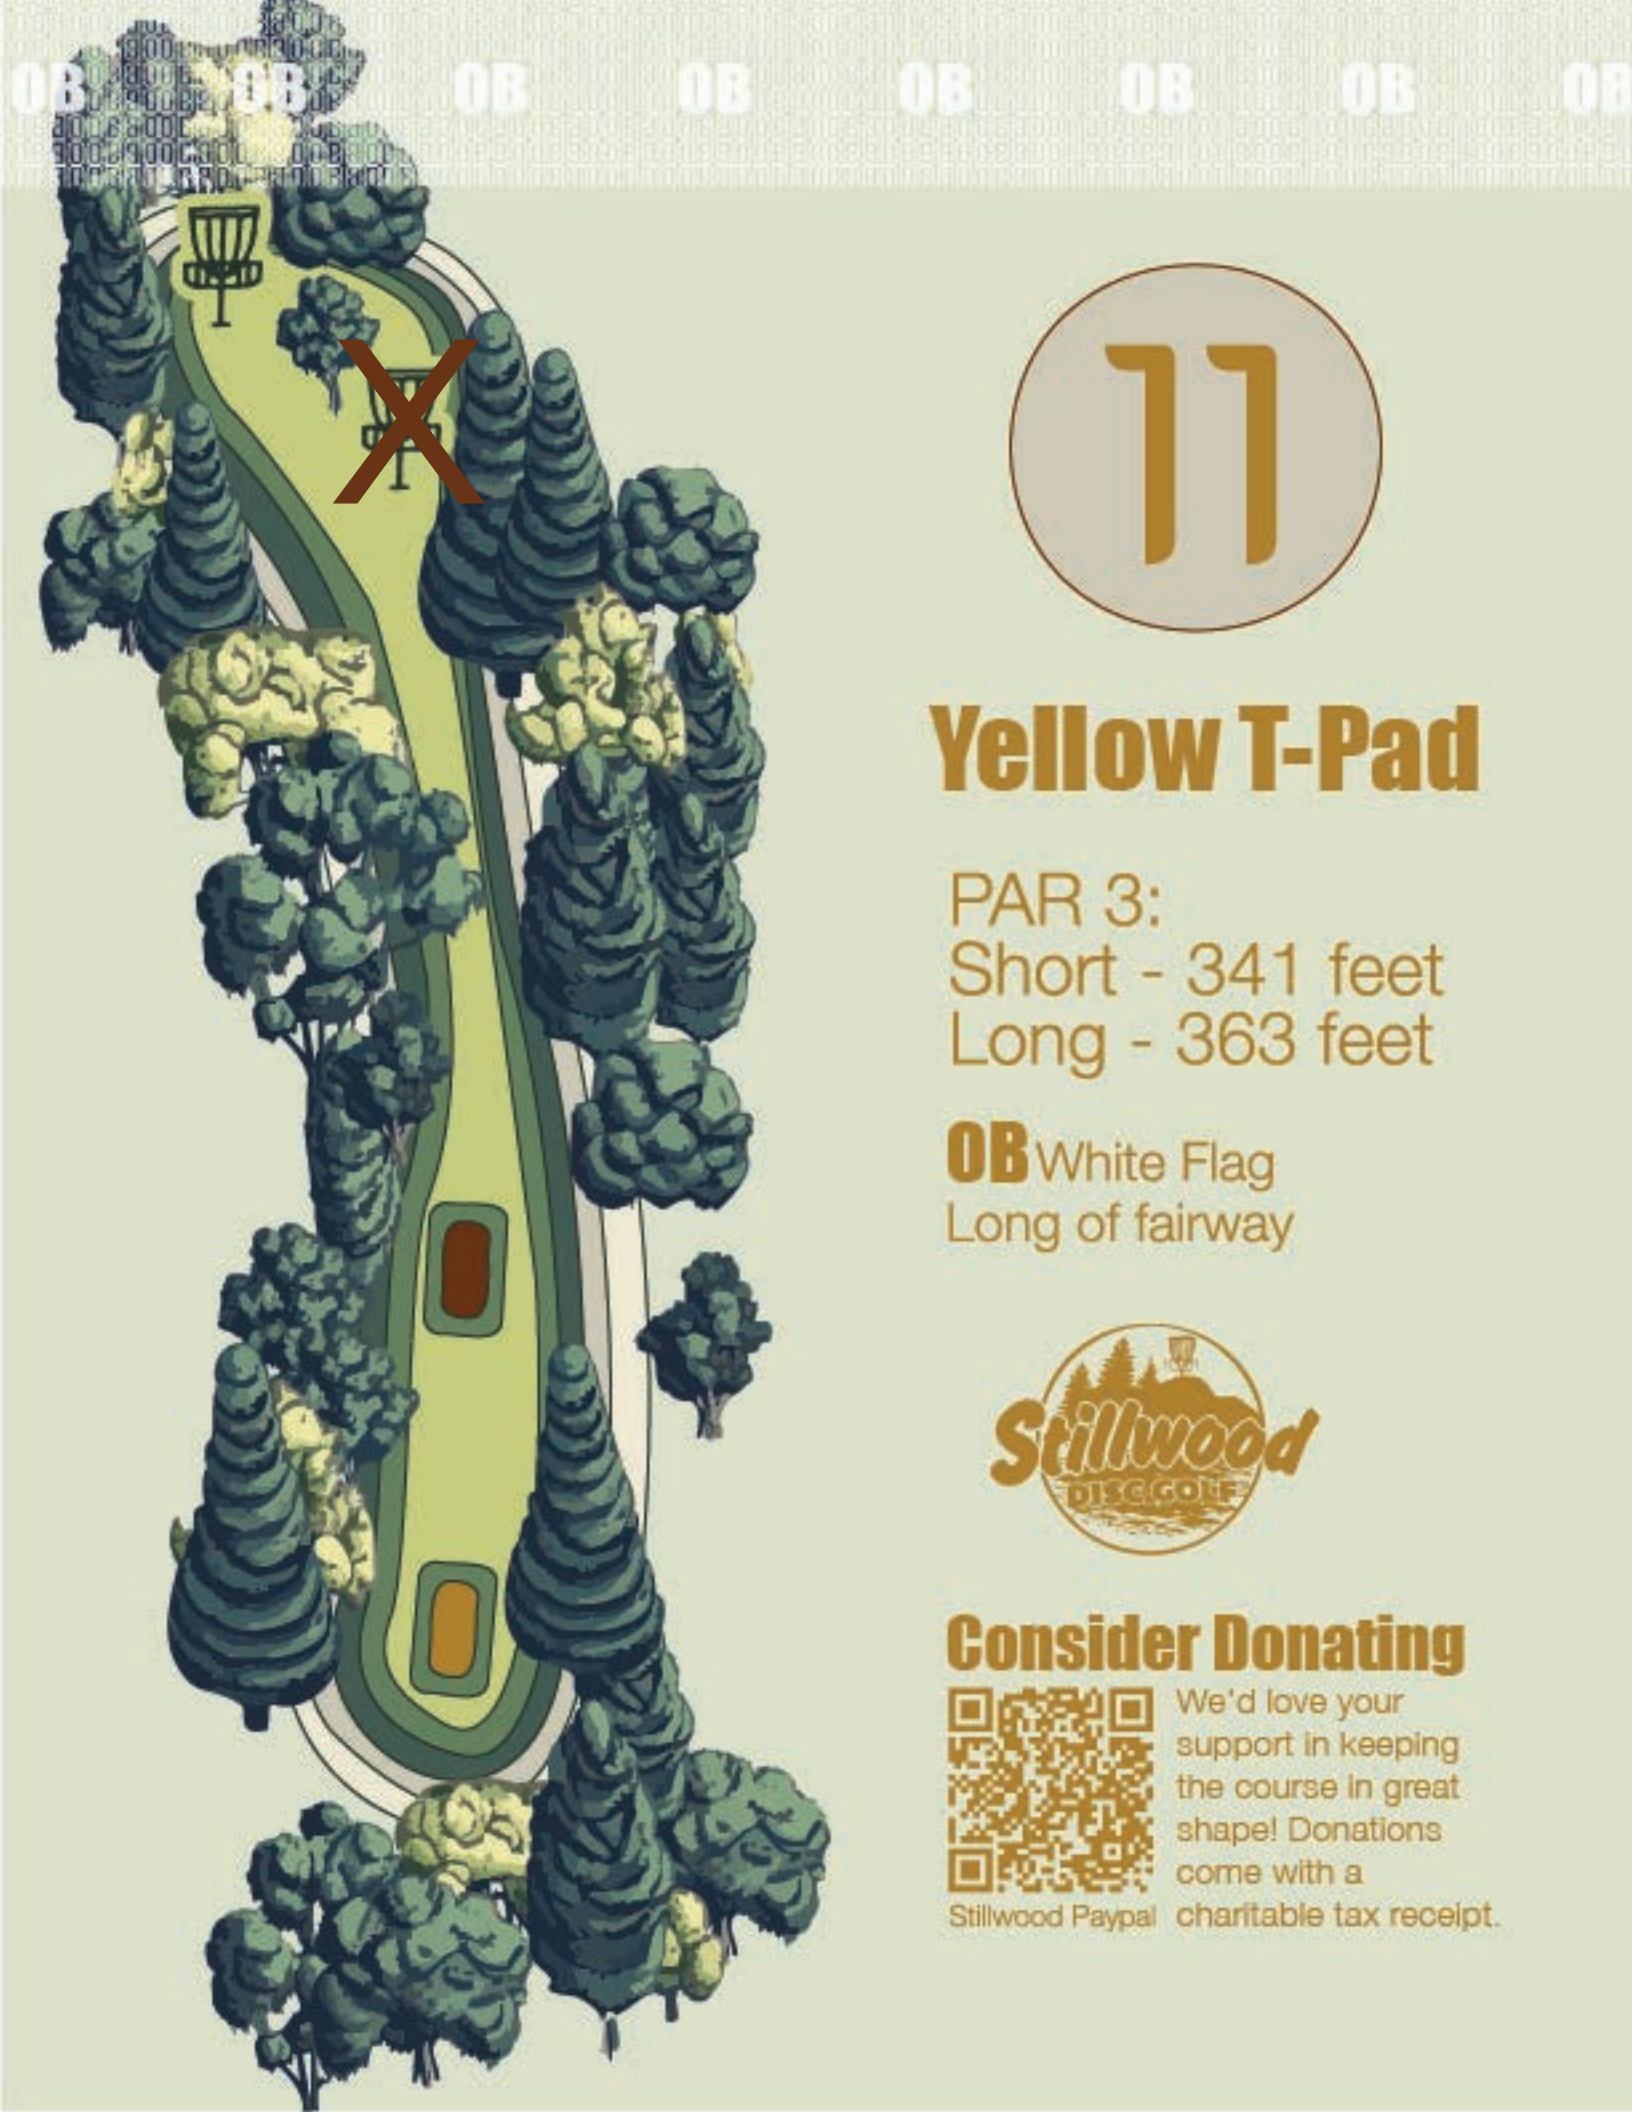

11

Yellow T-Pad

PAR 3:

Short - 341 feet

Long - 363 feet

OB White Flag
Long of fairway