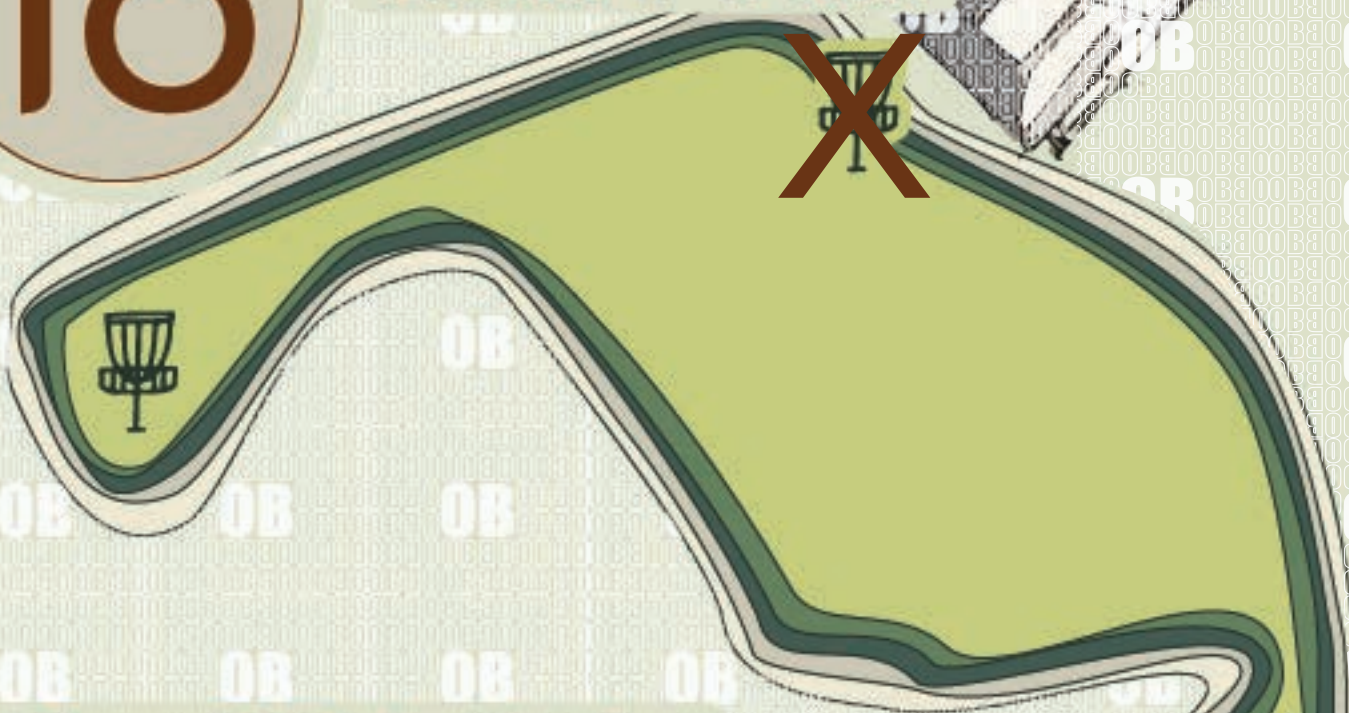

Consider Donating

We'd love your support in keeping the course in great shape! Donations come with a charitable tax receipt.

Stillwood Paypal

16

Red T-Pad

Short PAR 3: 191 feet
Long Par 4: 226 feet

OB White Flag
Long & left of fairway
Concrete tent pad