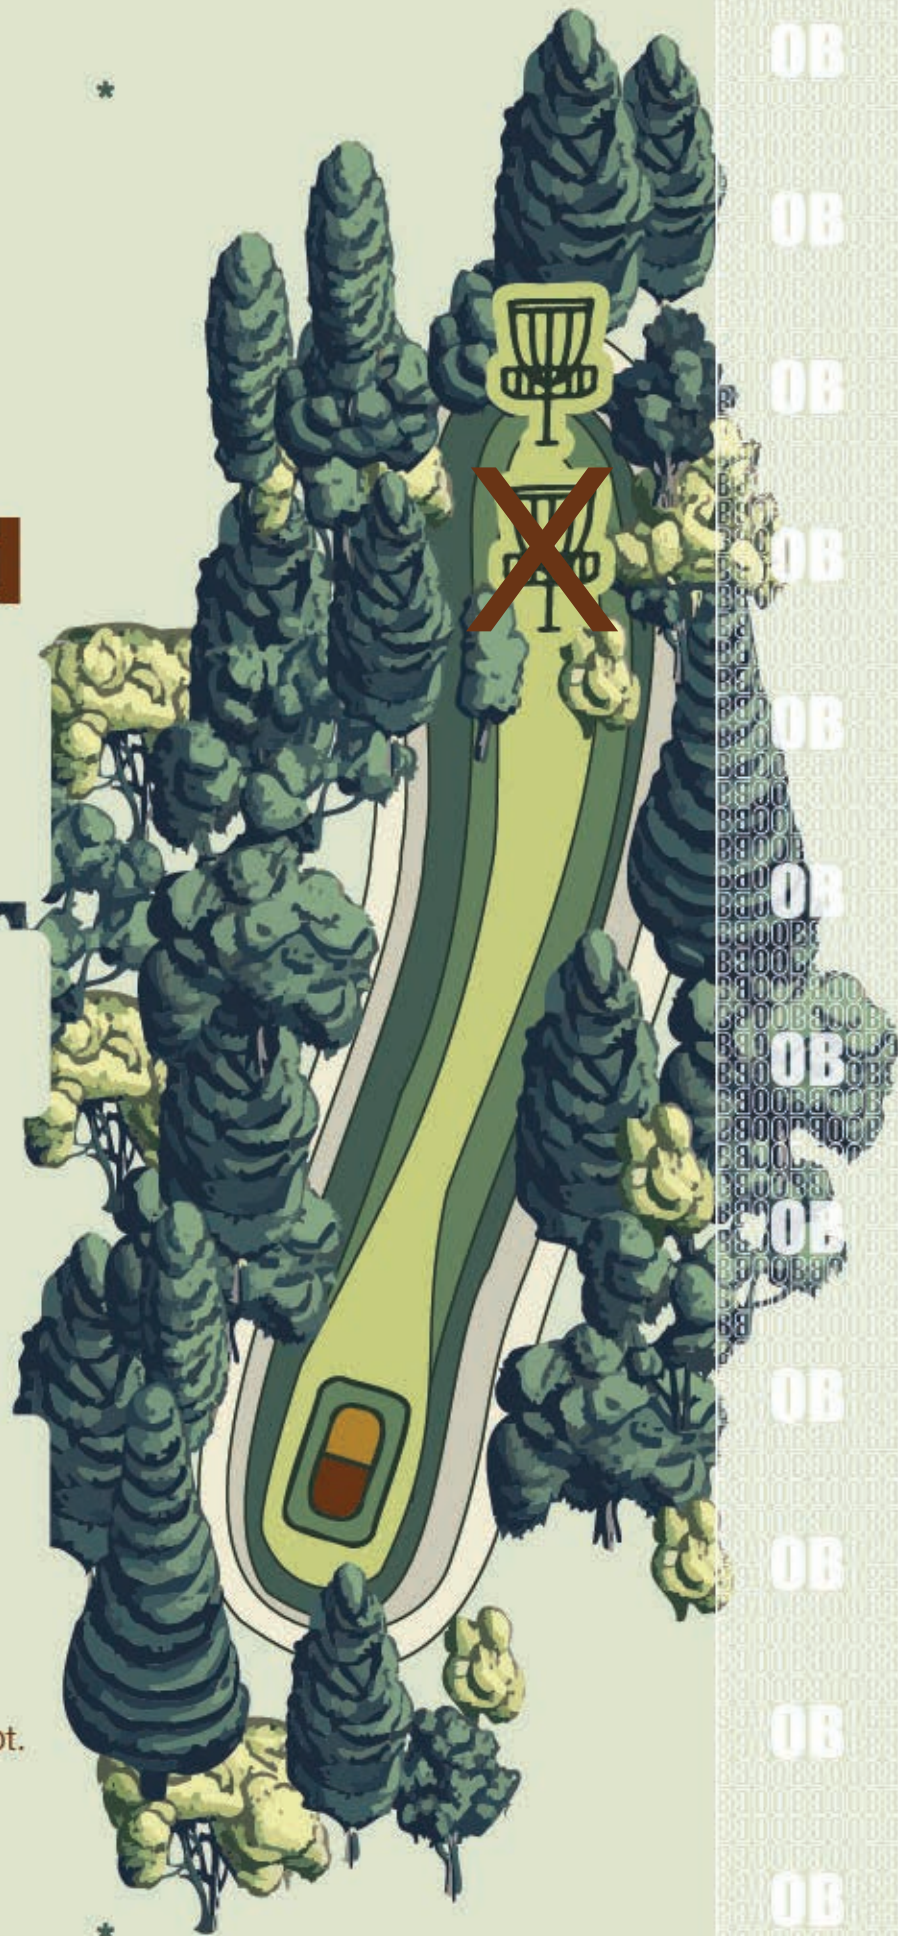

OB Fence Line
Right Of Property Line

Consider Donating

Stillwood Paypal

We'd love your support in keeping the course in great shape! Donations come with a charitable tax receipt.

Yellow T-Pad

PAR 4:

Short - 423 feet

Long - 461 feet

Consider Donating

Stillwood Paypal

We'd love your support in keeping the course in great shape! Donations come with a charitable tax receipt.

9

Red T-Pad

PAR 4:
Short - 317 feet
Long - 355 feet