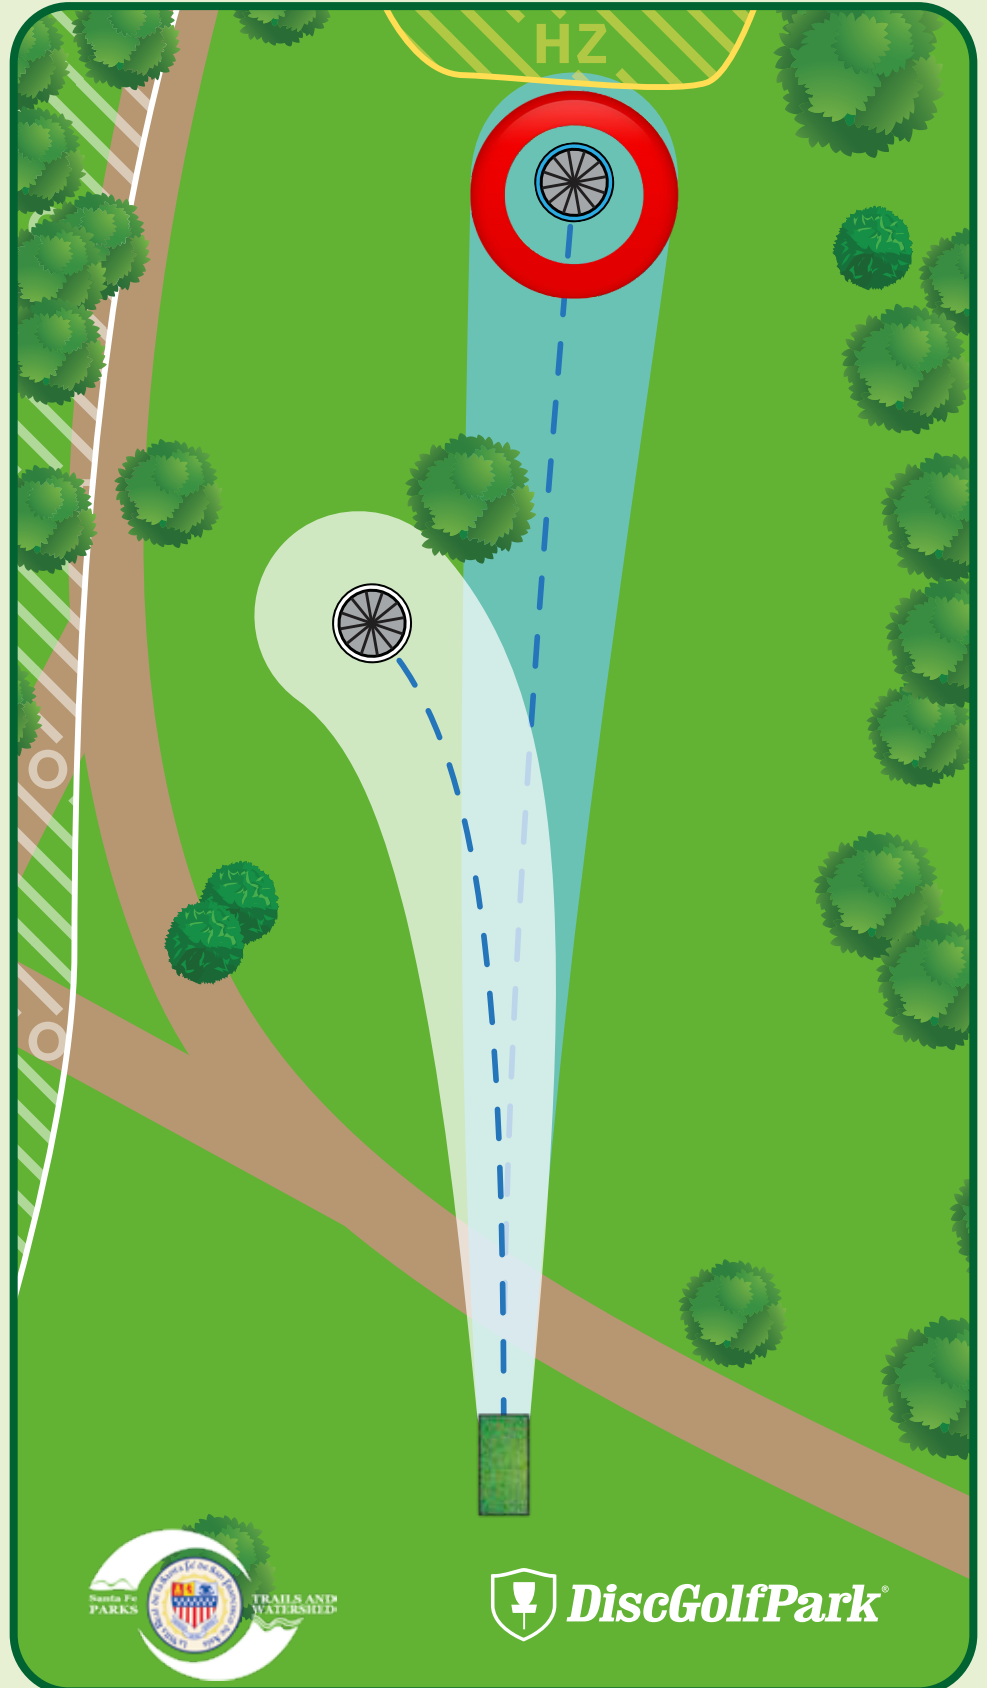

Jaguar Ridge DiscGolfPark®

#14

Par 3

A: 270 ft

B: 170 ft

Out-of-Bounds (OB) -
Across OB line - play next
shot with one meter relief
from where the disc was
last in bounds with a
1-stroke penalty.

Please be aware of
surrounding holes and
tees. Do not throw if
anyone is in your way.

If your disc lands in the
hazard, throw from the lie
with a 1-stroke penalty.

Jaguar Ridge DiscGolfPark®

#15

Par 3

235 ft

Out-of-Bounds (OB) - Any OB throw off the tee proceeds to drop zone (DZ) with a 1-stroke penalty.

All subsequent throws - play next shot with one meter relief from where the disc was last in bounds with a 1-stroke penalty.

Please be aware of surrounding holes and tees. Do not throw if anyone is in your way.