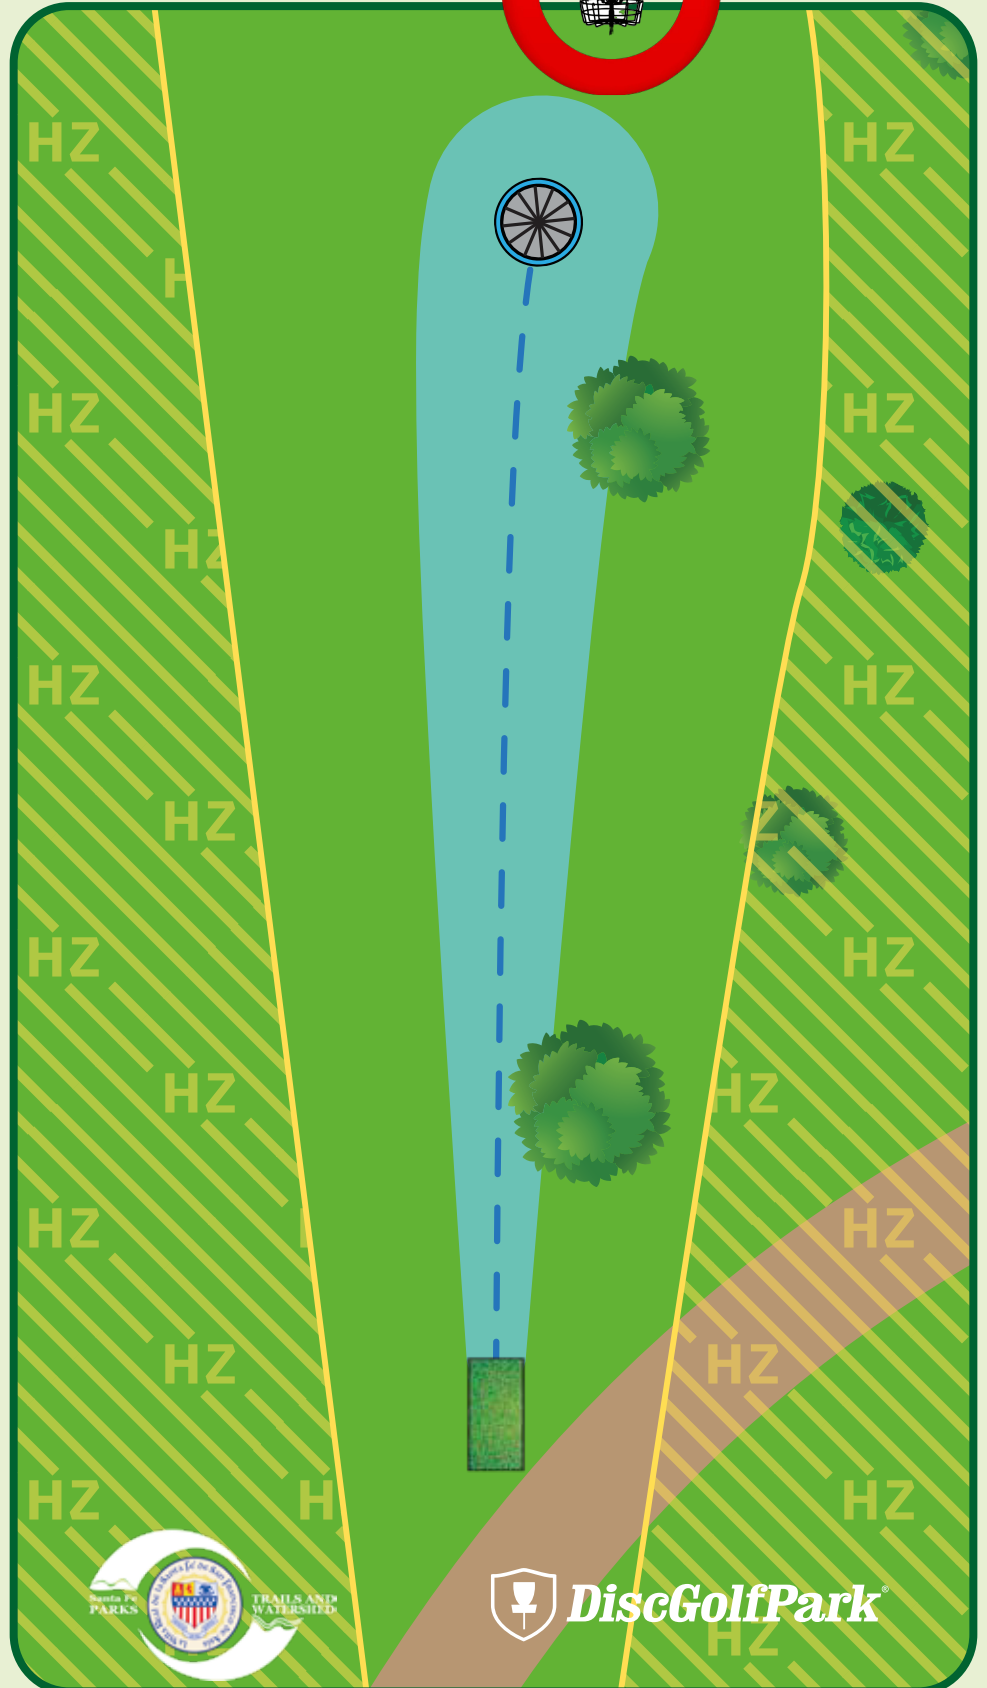

B: 190 ft

Please let the group in front of you finish the hole before you begin to tee off.

Please be aware of surrounding holes and tees. Do not throw if anyone is in your way.

Jaguar Ridge DiscGolfPark®

- 375f ft

#11

Par 3

315 ft

Please let the group in front of you finish the hole before you begin to tee off.

Please be aware of surrounding holes and tees. Do not throw if anyone is in your way.

 DiscGolfPark®

Jaguar Ridge DiscGolfPark®

#12

Par 3

A: 290 ft

B: 240 ft

Please let the group in front of you finish the hole before you begin to tee off.

Please be aware of surrounding holes and tees. Do not throw if anyone is in your way.