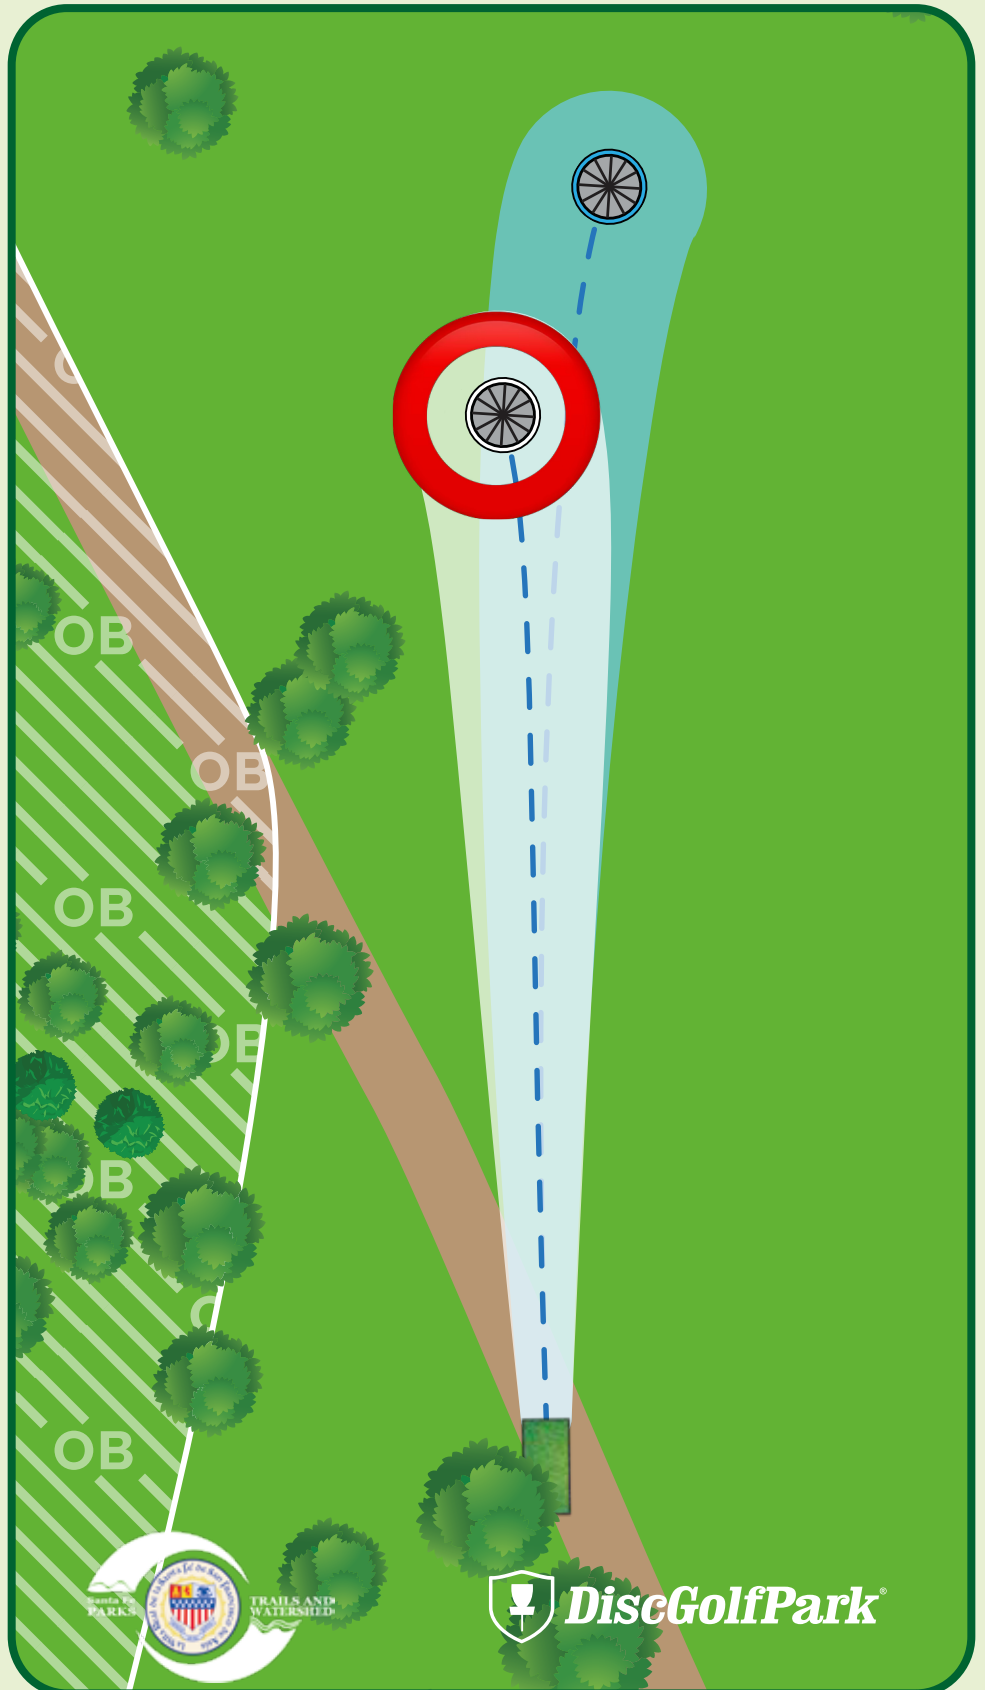

Jaguar Ridge DiscGolfPark®

#12

Par 3

A: 290 ft

B: 240 ft

Please let the group in front of you finish the hole before you begin to tee off.

Please be aware of surrounding holes and tees. Do not throw if anyone is in your way.

Jaguar Ridge DiscGolfPark®

#13

Par 3

A: 310 ft

B: 265 ft

Please let the group in front of you finish the hole before you begin to tee off.

Please be aware of surrounding holes and tees. Do not throw if anyone is in your way.

Jaguar Ridge DiscGolfPark®

#14

Par 3

A: 270 ft

B: 170 ft

Out-of-Bounds (OB) -
Across OB line - play next
shot with one meter relief
from where the disc was
last in bounds with a
1-stroke penalty.

Please be aware of
surrounding holes and
tees. Do not throw if
anyone is in your way.