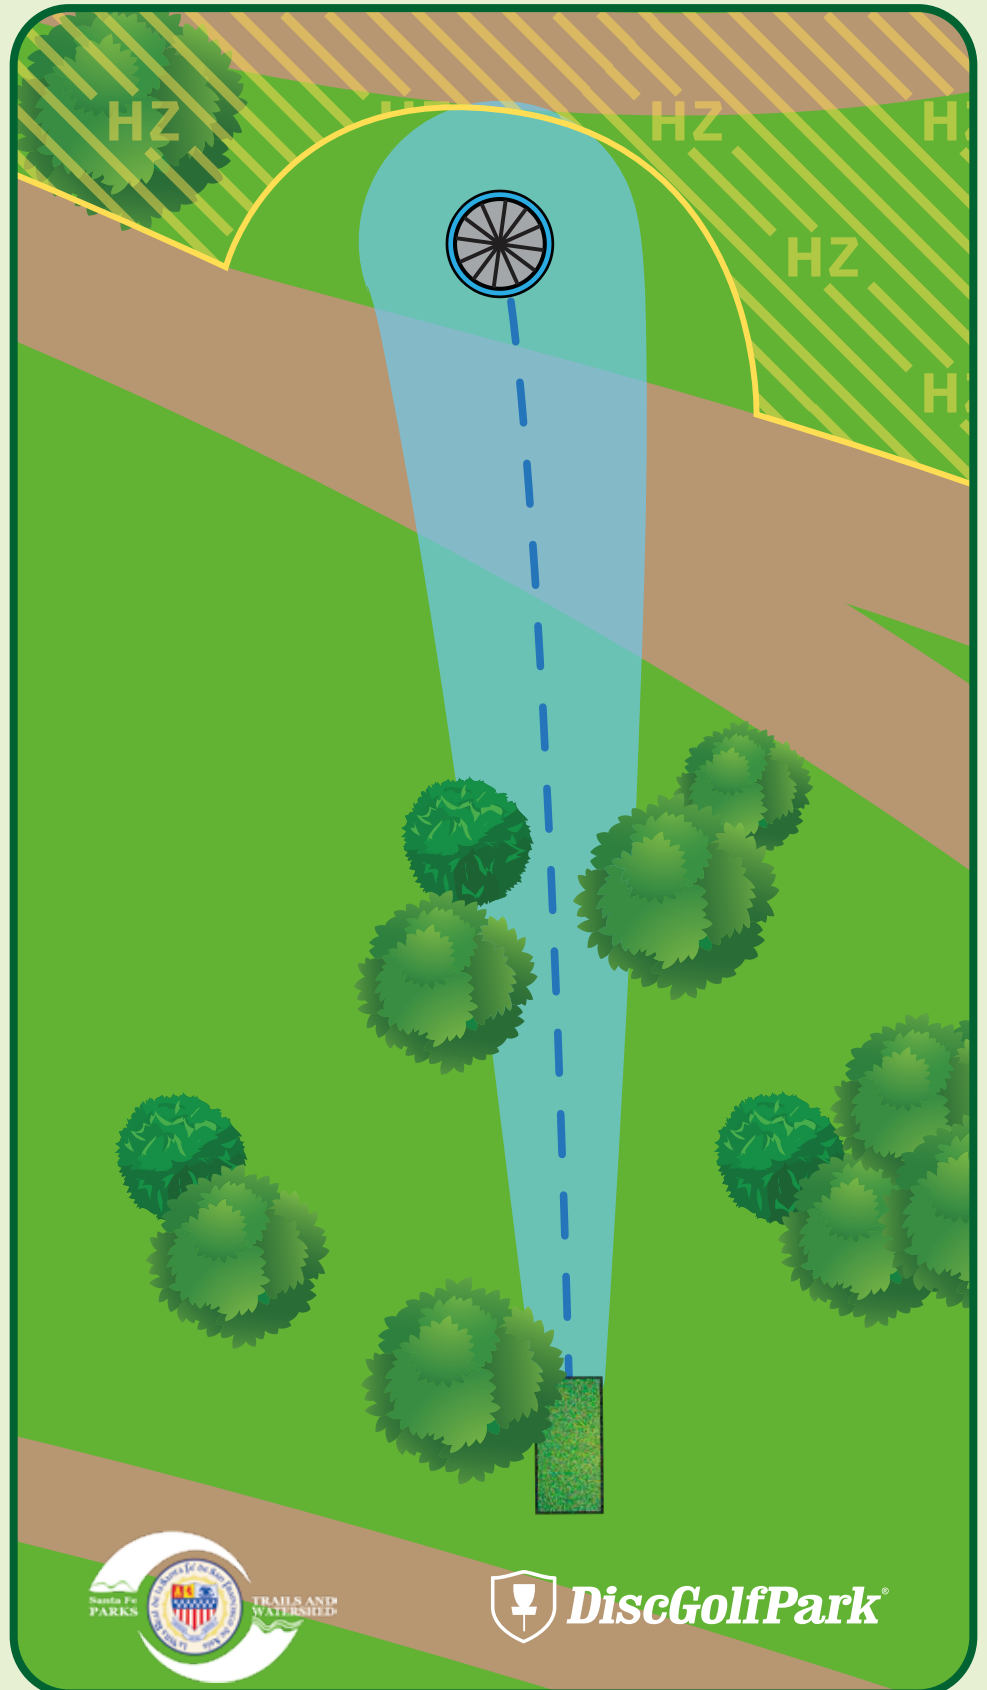

Please be aware of surrounding holes and tees. Do not throw if anyone is in your way.

Jaguar Ridge DiscGolfPark®

#9

Par 3

170 ft

Out-of-Bounds (OB) -
Across OB line - play next
shot with one meter relief
from where the disc was
last in bounds with a
1-stroke penalty.

Please be aware of
surrounding holes and
tees. Do not throw if
anyone is in your way.

If your disc lands in the
hazard, throw from the lie
with a 1-stroke penalty.

Jaguar Ridge DiscGolfPark®

#10

Par 3

A: 255 ft