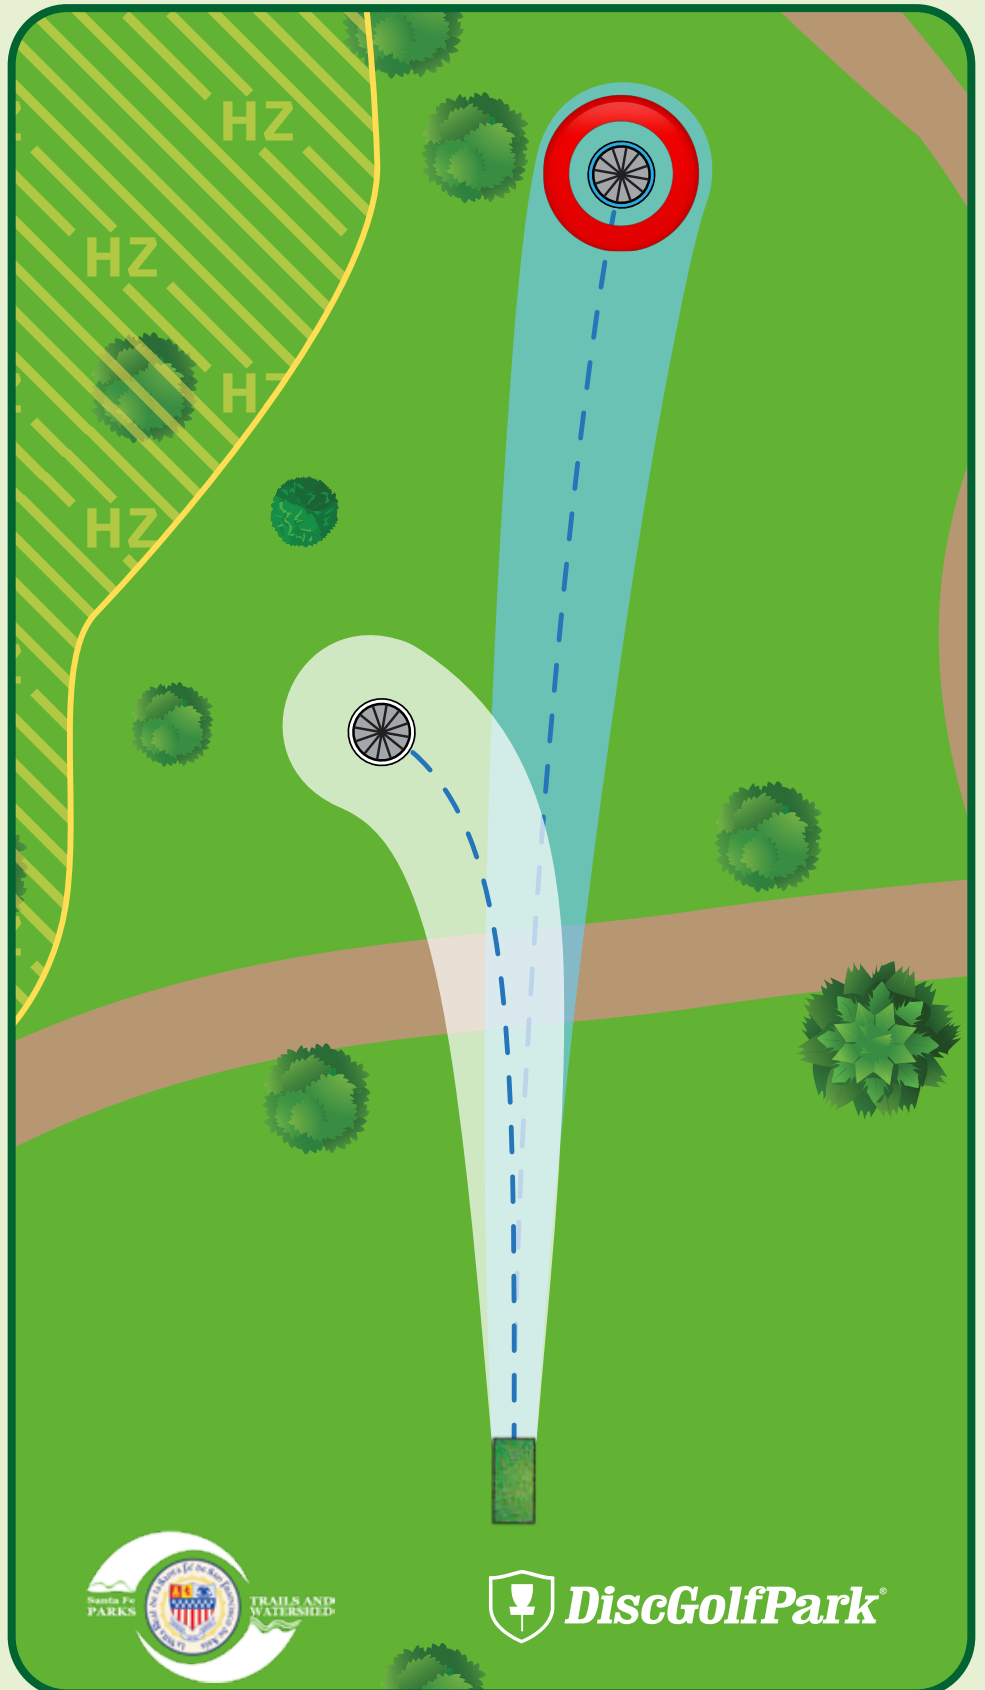

Jaguar Ridge DiscGolfPark®

Par 3

A: 320 ft

B: 180 ft

Please let the group in front of you finish the hole before you begin to tee off.

Please be aware of surrounding holes and tees. Do not throw if anyone is in your way.