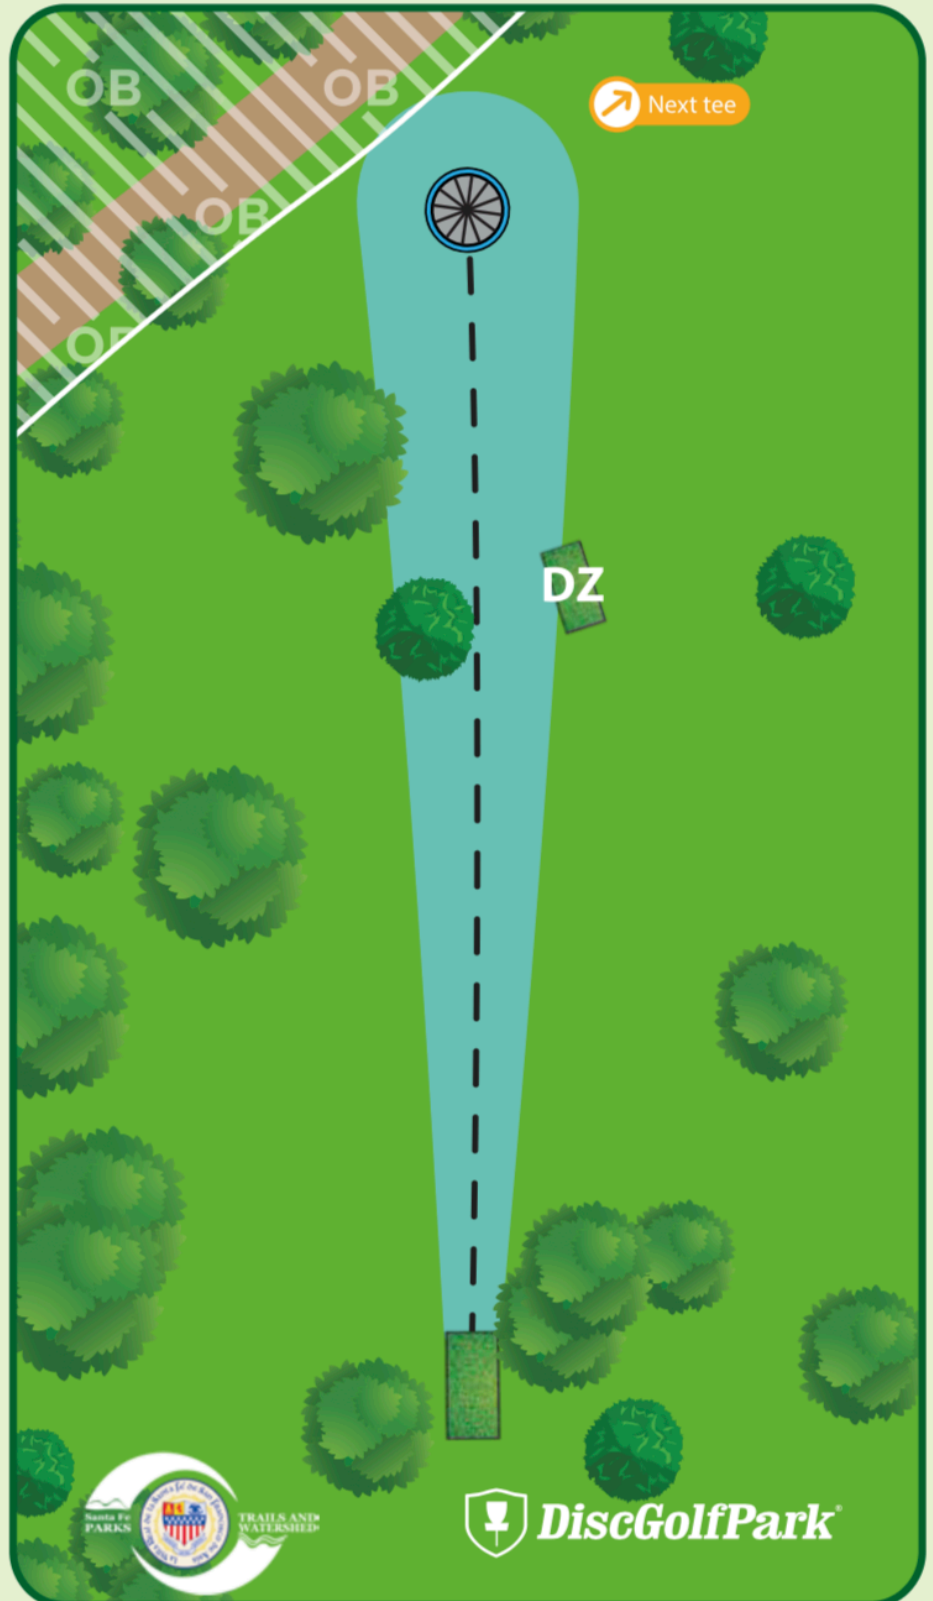

Jaguar Ridge DiscGolfPark®

#14

Par 3

A: 270 ft

B: 170 ft

Out-of-Bounds (OB) -
Across OB line - play next
shot with one meter relief
from where the disc was
last in bounds with a
1-stroke penalty.

Please be aware of
surrounding holes and
tees. Do not throw if
anyone is in your way.

If your disc lands in the
hazard, throw from the lie
with a 1-stroke penalty.

Jaguar Ridge DiscGolfPark®

#15

Par 3

235 ft

Out-of-Bounds (OB) - Any OB throw off the tee proceeds to drop zone (DZ) with a 1-stroke penalty.

All subsequent throws - play next shot with one meter relief from where the disc was last in bounds with a 1-stroke penalty.

Please be aware of surrounding holes and tees. Do not throw if anyone is in your way.