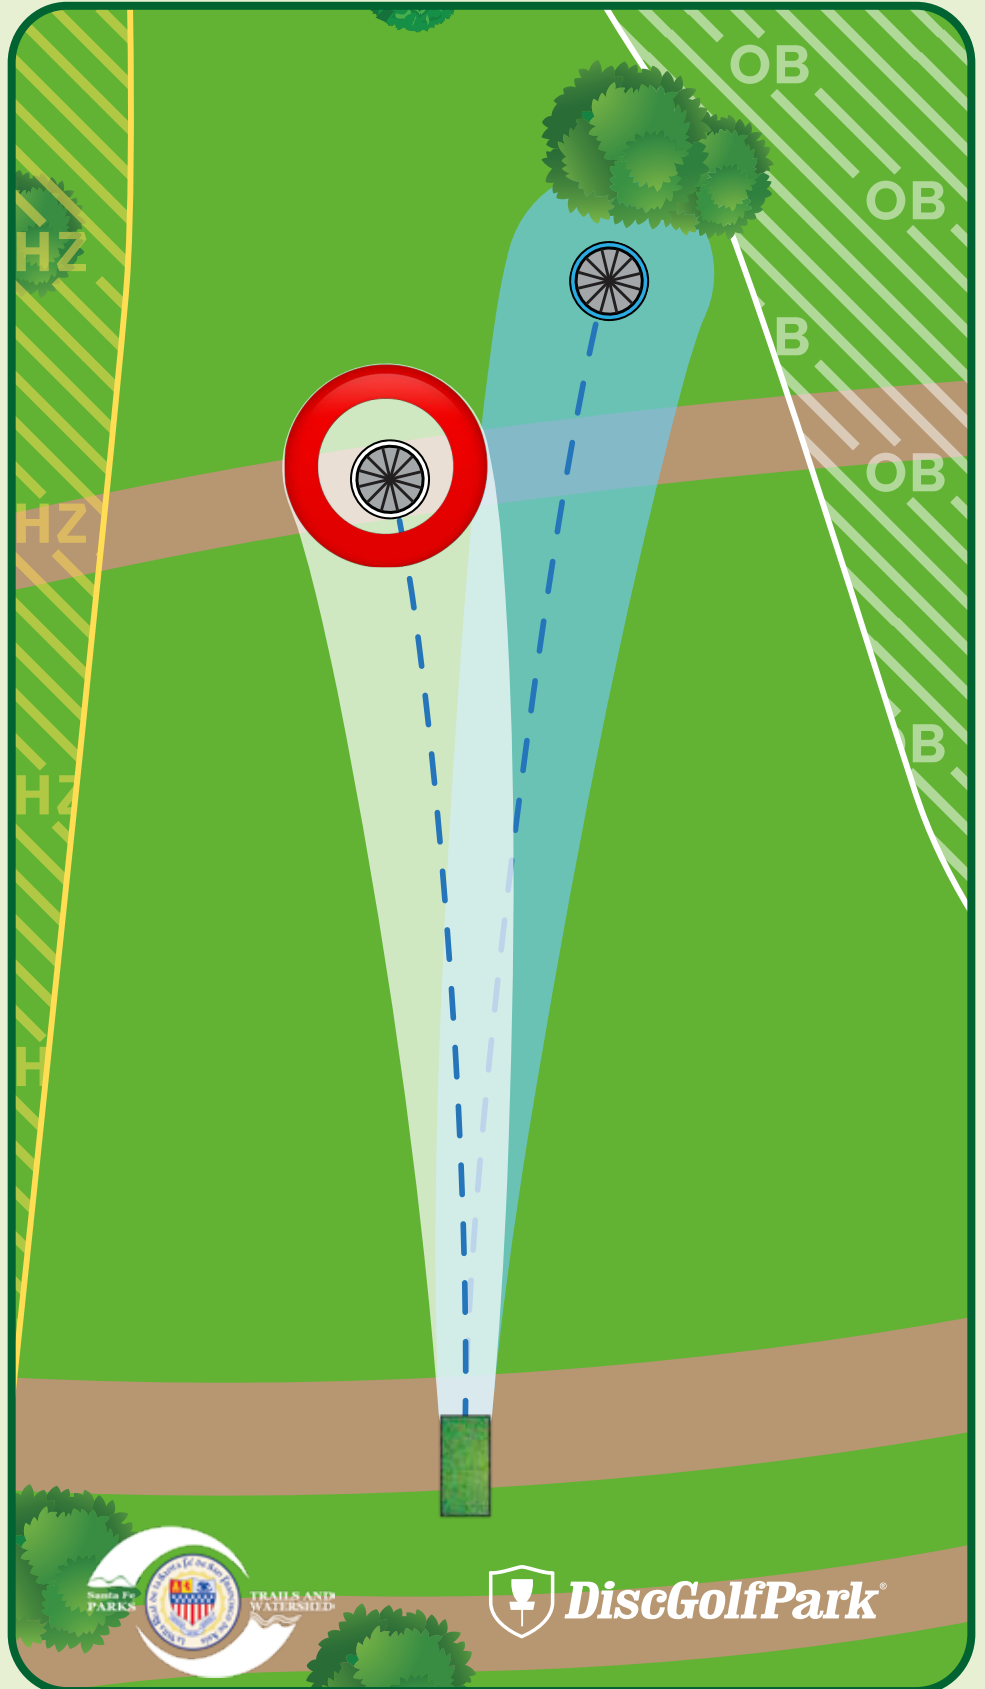

Jaguar Ridge DiscGolfPark®

1

Par 3

A: 280 ft

B: 200 ft

! **Out-of-Bounds (OB) -**
Across OB line - play next
shot with one meter relief
from where the disc was
last in bounds with a
1-stroke penalty.

Please be aware of
surrounding holes and
tees. Do not throw if
anyone is in your way.

If your disc lands in the
hazard, throw from the lie
with a 1-stroke penalty.

Jaguar Ridge DiscGolfPark®

#2

Par 3

A: 255 ft

B: 220 ft

Please let the group in front of you finish the hole before you begin to tee off.

Please be aware of surrounding holes and tees. Do not throw if anyone is in your way.

Jaguar Ridge DiscGolfPark®

#3

Par 3

A: 285 ft

B: 175 ft

Please let the group in front of you finish the hole before you begin to tee off.

Please be aware of surrounding holes and tees. Do not throw if anyone is in your way.

Jaguar Ridge DiscGolfPark®

Par 3

A: 315 ft

B: 215 ft

Out-of-Bounds (OB) -
Across OB line - play next
shot with one meter relief
from where the disc was
last in bounds with a
1-stroke penalty.