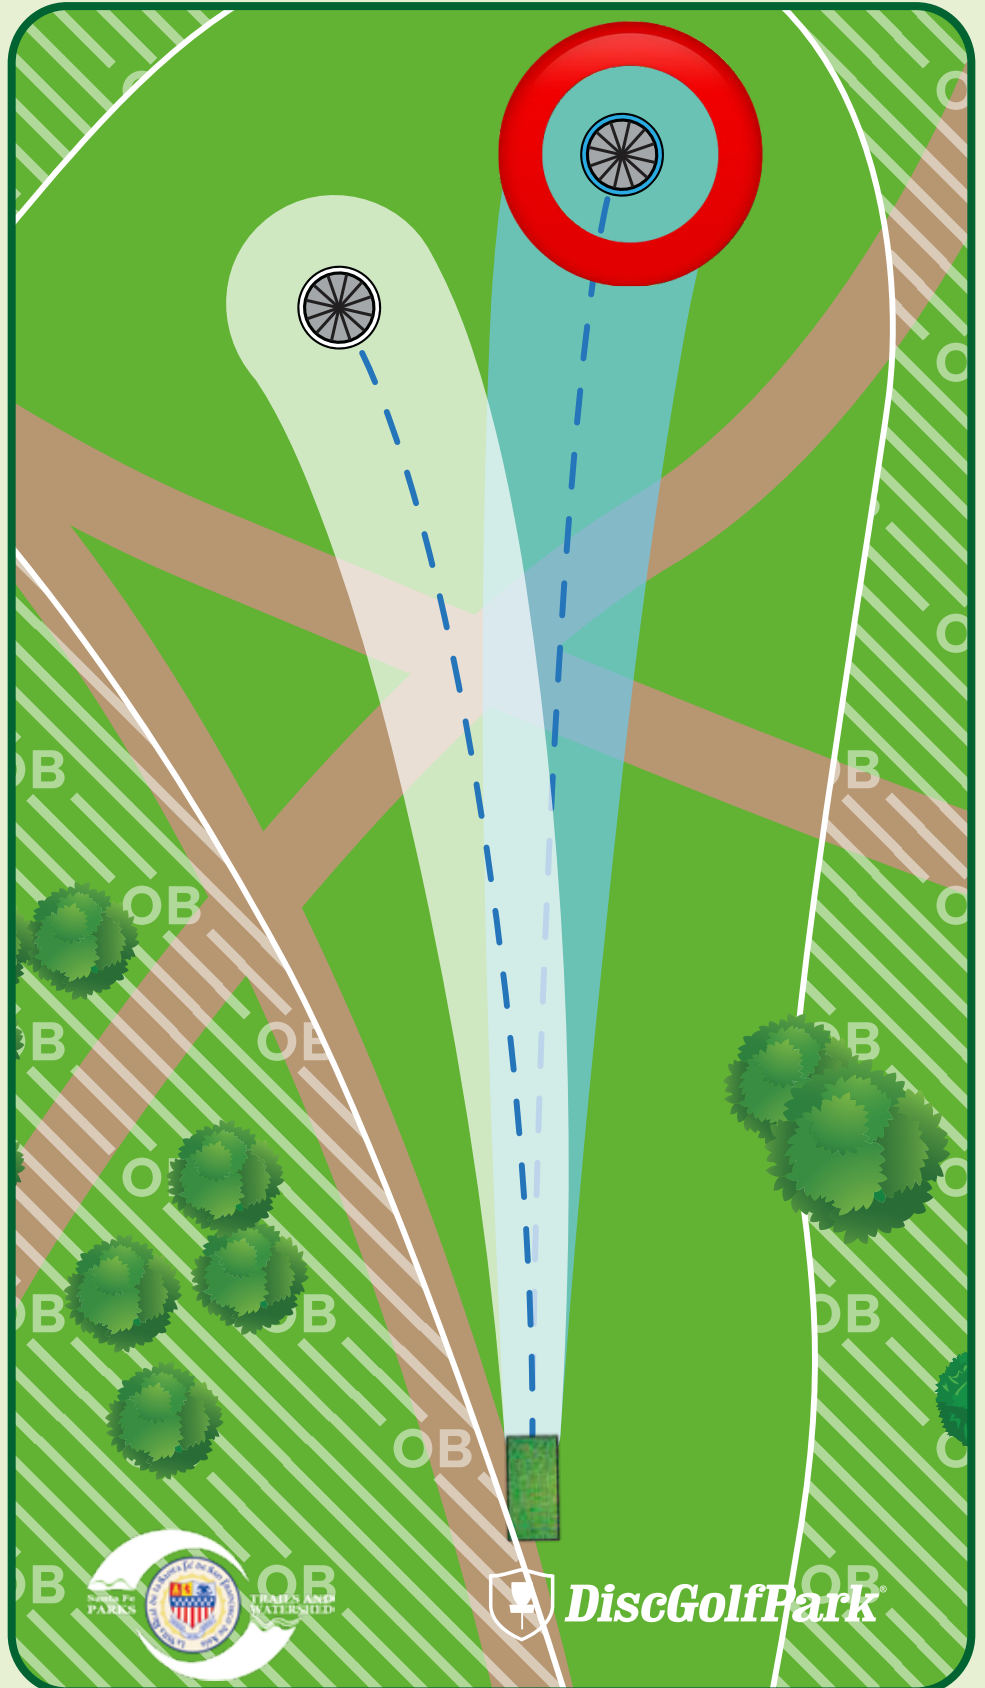

All subsequent throws - play next shot with one meter relief from where the disc was last in bounds with a 1-stroke penalty.

Please be aware of surrounding holes and tees. Do not throw if anyone is in your way.

Jaguar Ridge DiscGolfPark®

#16

Par 3

A: 240 ft

B: 210 ft

Out-of-Bounds (OB) -
Across OB line - play next
shot with one meter relief
from where the disc was
last in bounds with a
1-stroke penalty.

Please be aware of
surrounding holes and
tees. Do not throw if
anyone is in your way.

Jaguar Ridge DiscGolfPark®

Par 3

A: 230 ft

B: 190 ft

Out-of-Bounds (OB) -
Across OB line - play next
shot with one meter relief
from where the disc was
last in bounds with a
1-stroke penalty.

Please be aware of
surrounding holes and
tees. Do not throw if
anyone is in your way.

 DiscGolfPark®

Jaguar Ridge DiscGolfPark®

#18

Par 4

A: 485 ft

B: 295 ft

! **Out-of-Bounds (OB) -**
Across OB line - play next
shot with one meter relief
from where the disc was
last in bounds with a
1-stroke penalty.