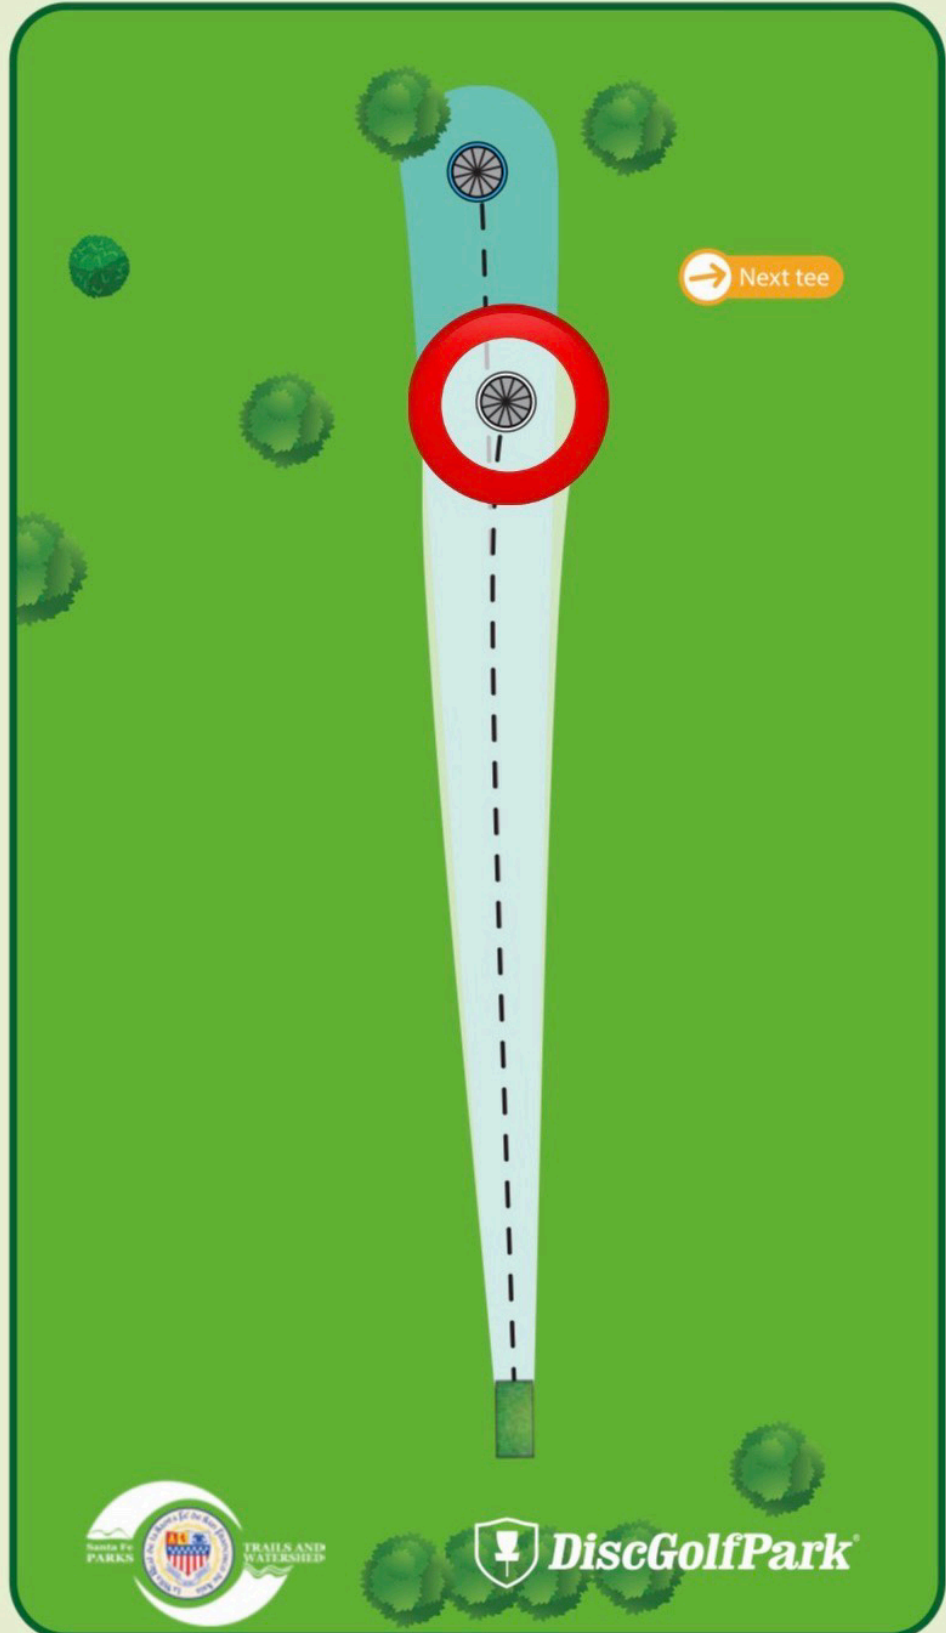

Jaguar Ridge DiscGolfPark®

#5

Par 3

A: 335 ft

B: 265 ft

! Please let the group in front of you finish the hole before you begin to tee off.

Please be aware of surrounding holes and tees. Do not throw if anyone is in your way.