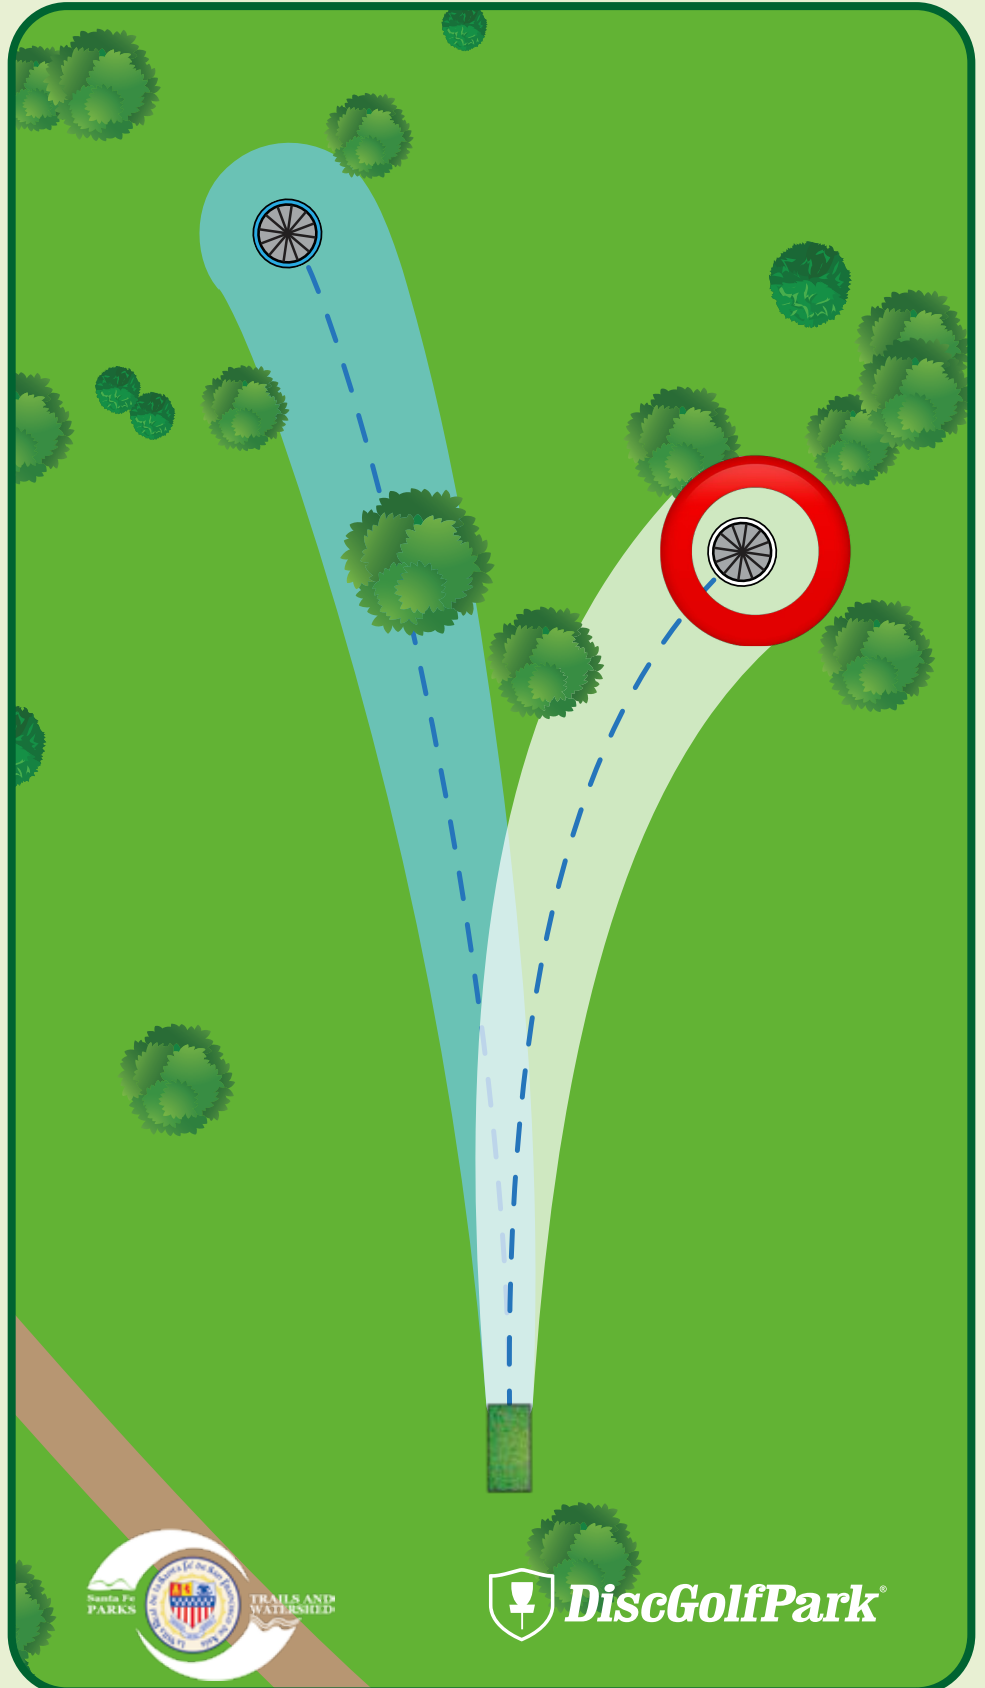

Jaguar Ridge DiscGolfPark®

#2

Par 3

A: 255 ft

B: 220 ft

Please let the group in front of you finish the hole before you begin to tee off.

Please be aware of surrounding holes and tees. Do not throw if anyone is in your way.