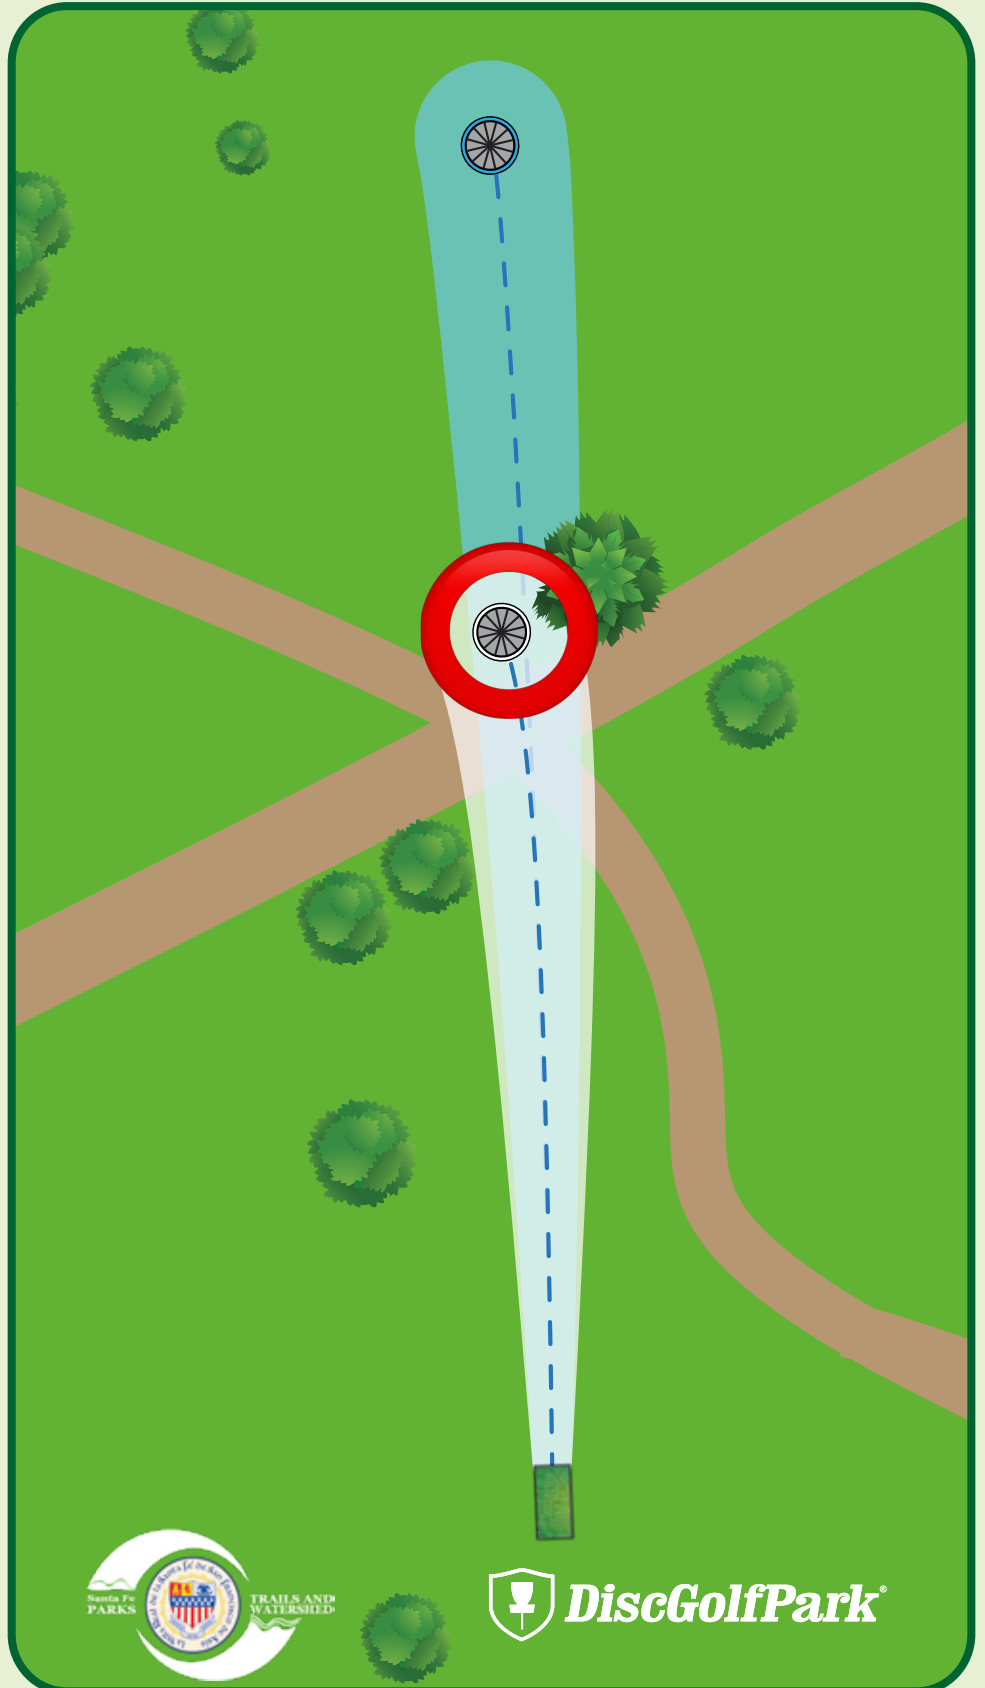

Please be aware of surrounding holes and tees. Do not throw if anyone is in your way.

Jaguar Ridge DiscGolfPark®

#6

Par 3

A: 330 ft

B: 250 ft

Please let the group in front of you finish the hole before you begin to tee off.

Please be aware of surrounding holes and tees. Do not throw if anyone is in your way.

Jaguar Ridge DiscGolfPark®

Par 3

A: 320 ft

B: 180 ft

Please let the group in front of you finish the hole before you begin to tee off.