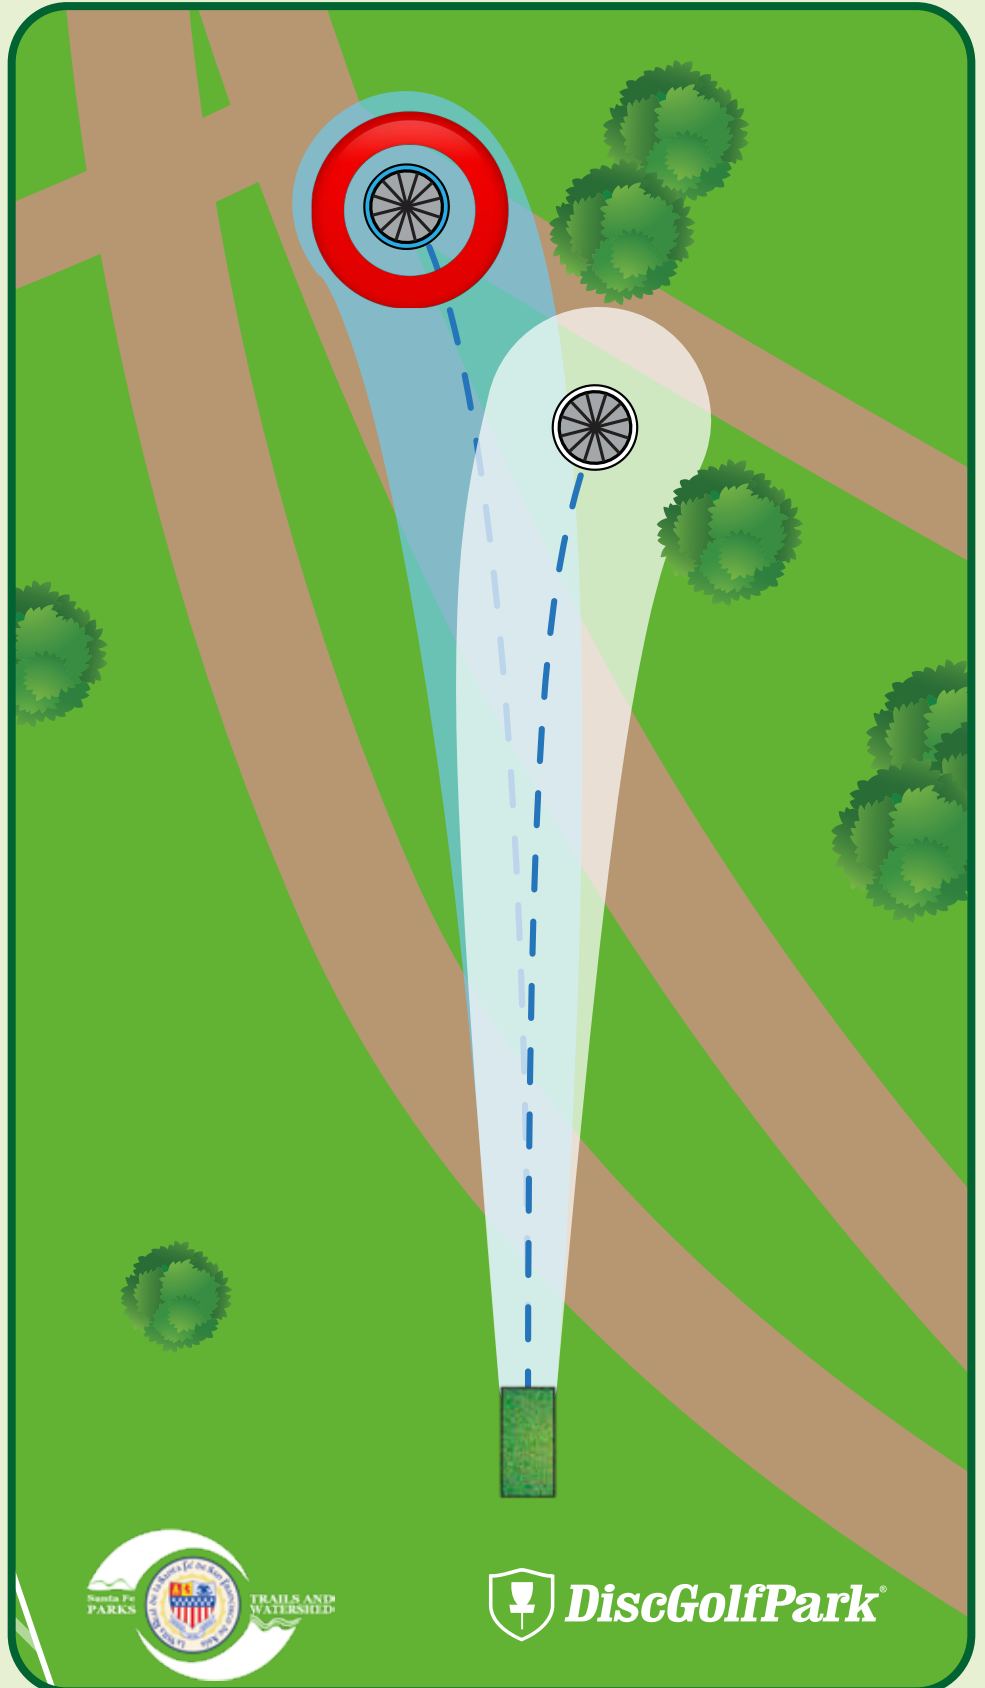

Please be aware of surrounding holes and tees. Do not throw if anyone is in your way.

Jaguar Ridge DiscGolfPark®

#9

Par 3

170 ft

Out-of-Bounds (OB) -
Across OB line - play next
shot with one meter relief
from where the disc was
last in bounds with a
1-stroke penalty.

Please be aware of
surrounding holes and
tees. Do not throw if
anyone is in your way.

If your disc lands in the
hazard, throw from the lie
with a 1-stroke penalty.

Jaguar Ridge DiscGolfPark®

#10

Par 3

A: 255 ft

B: 190 ft

Please let the group in front of you finish the hole before you begin to tee off.

Please be aware of surrounding holes and tees. Do not throw if anyone is in your way.

Jaguar Ridge DiscGolfPark®