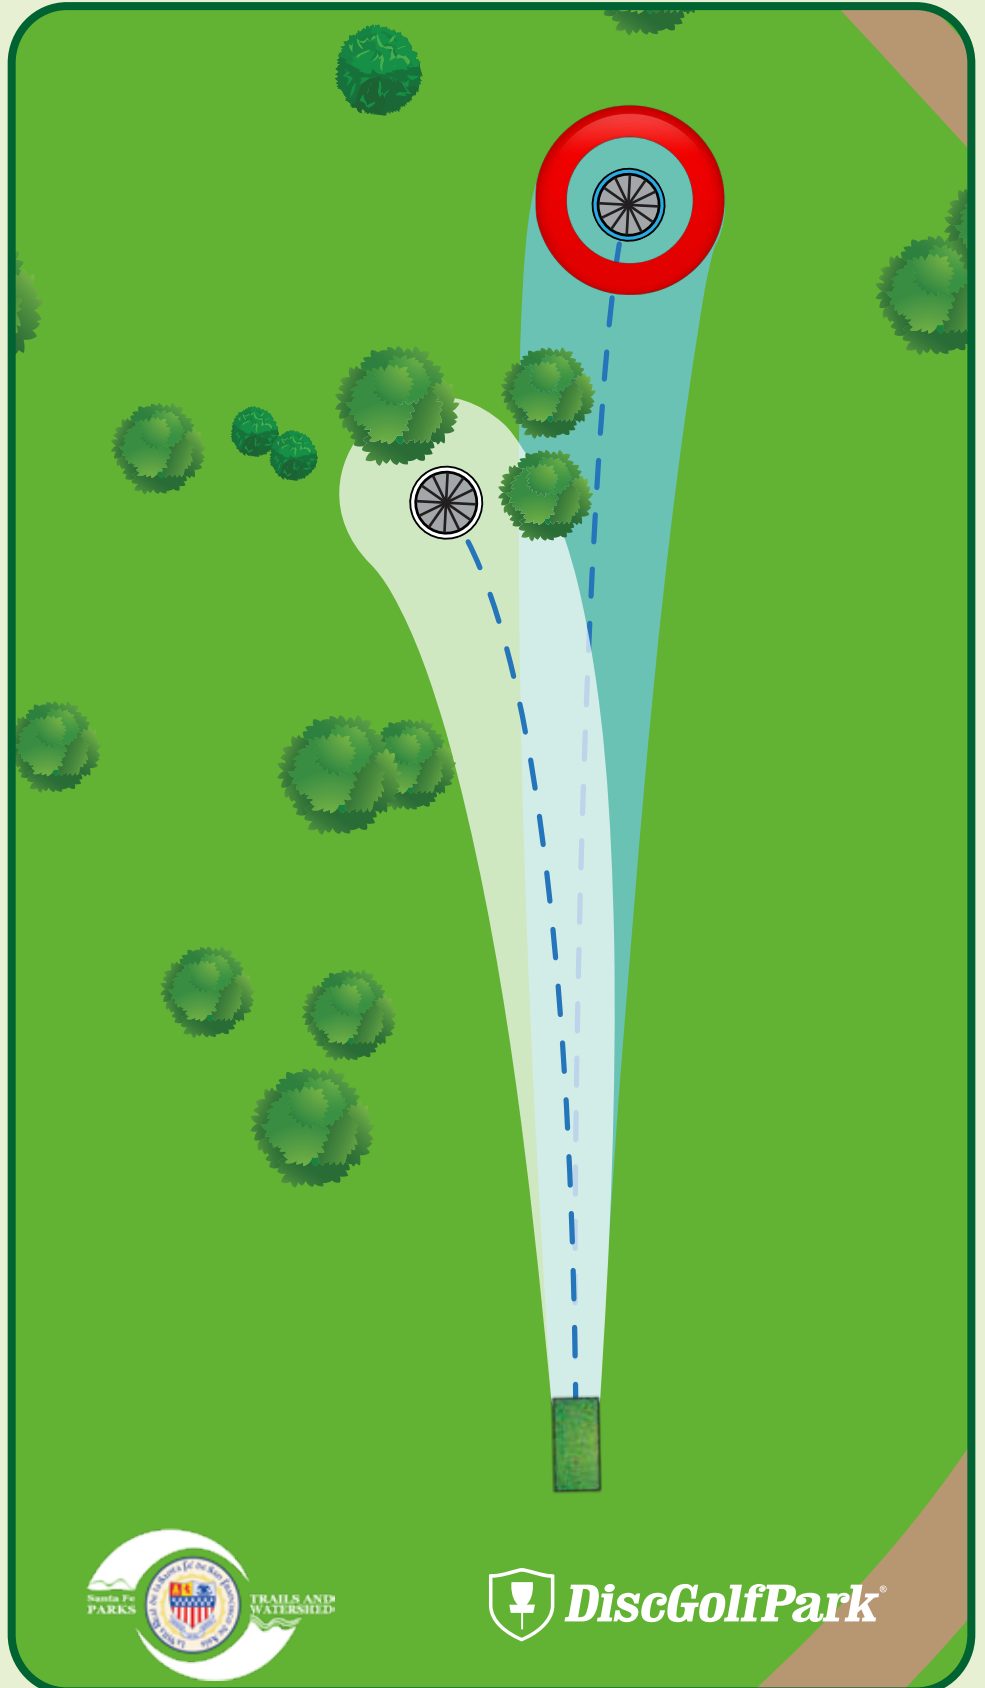

Please be aware of surrounding holes and tees. Do not throw if anyone is in your way.

Jaguar Ridge DiscGolfPark®

Par 3

A: 275 ft

B: 215 ft

Please let the group in front of you finish the hole before you begin to tee off.

Please be aware of surrounding holes and tees. Do not throw if anyone is in your way.

Jaguar Ridge DiscGolfPark®

#9

Par 3

170 ft

Out-of-Bounds (OB) -
Across OB line - play next
shot with one meter relief
from where the disc was
last in bounds with a
1-stroke penalty.