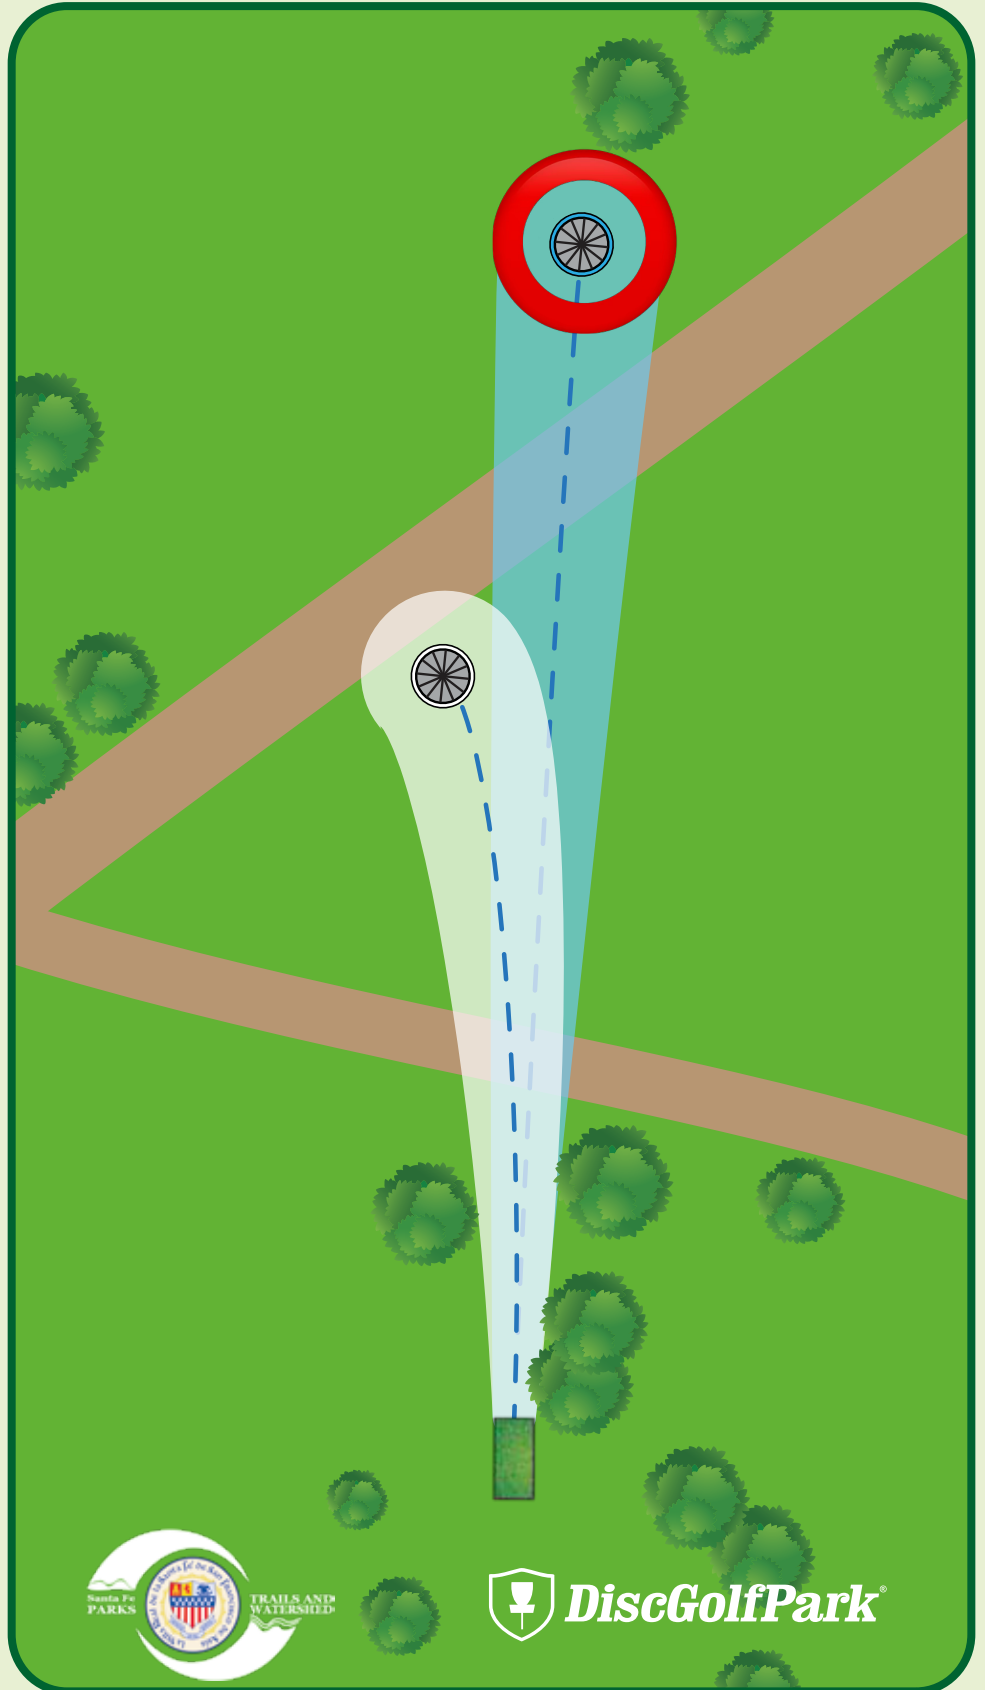

Jaguar Ridge DiscGolfPark®

1

Par 3

A: 280 ft

B: 200 ft

! **Out-of-Bounds (OB) -**
Across OB line - play next
shot with one meter relief
from where the disc was
last in bounds with a
1-stroke penalty.

Please be aware of
surrounding holes and
tees. Do not throw if
anyone is in your way.

If your disc lands in the
hazard, throw from the lie
with a 1-stroke penalty.

Jaguar Ridge DiscGolfPark®

#2

Par 3

A: 255 ft

B: 220 ft

Please let the group in front of you finish the hole before you begin to tee off.

Please be aware of surrounding holes and tees. Do not throw if anyone is in your way.

Jaguar Ridge DiscGolfPark®

#3

Par 3

A: 285 ft

B: 175 ft

Please let the group in front of you finish the hole before you begin to tee off.

Please be aware of surrounding holes and tees. Do not throw if anyone is in your way.

Jaguar Ridge DiscGolfPark®

Par 3

A: 315 ft

B: 215 ft

Out-of-Bounds (OB) -
Across OB line - play next
shot with one meter relief
from where the disc was
last in bounds with a
1-stroke penalty.