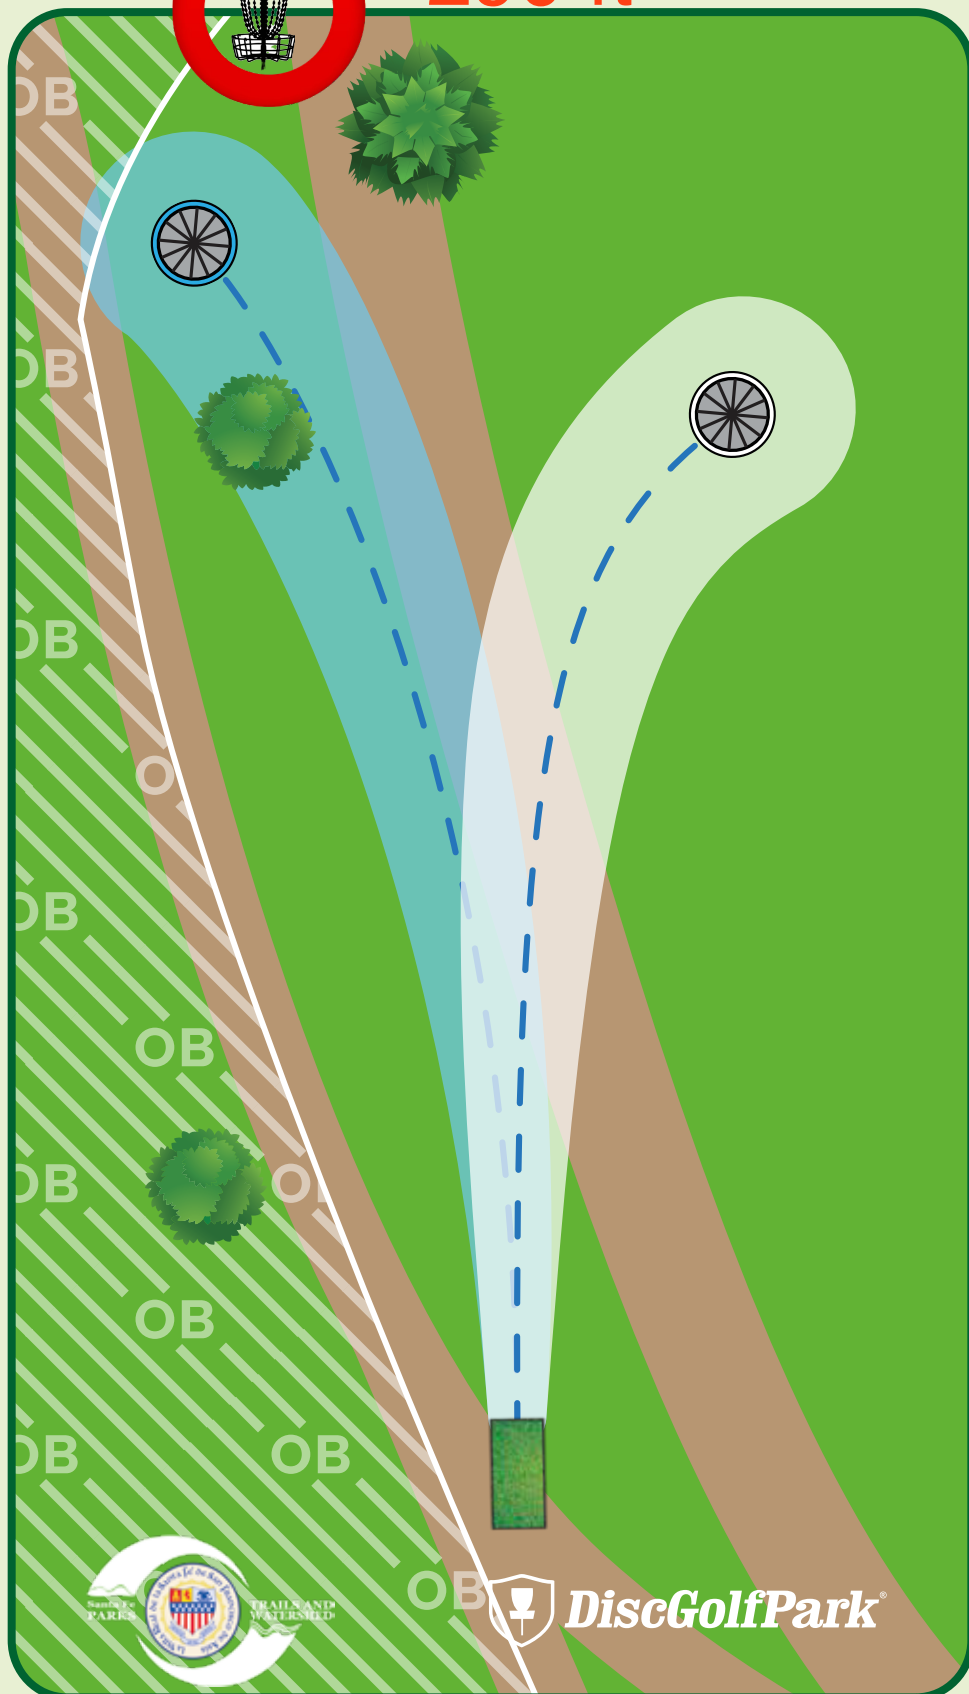

All subsequent throws - play next shot with one meter relief from where the disc was last in bounds with a 1-stroke penalty.

Please be aware of surrounding holes and tees. Do not throw if anyone is in your way.

Jaguar Ridge DiscGolfPark®

#16

Par 3

A: 240 ft

B: 210 ft

Out-of-Bounds (OB) -
Across OB line - play next
shot with one meter relief
from where the disc was
last in bounds with a
1-stroke penalty.

Please be aware of
surrounding holes and
tees. Do not throw if
anyone is in your way.

Jaguar Ridge DiscGolfPark®

Par 3

A: 230 ft

B: 190 ft

Out-of-Bounds (OB) -
Across OB line - play next
shot with one meter relief
from where the disc was
last in bounds with a
1-stroke penalty.

Please be aware of
surrounding holes and
tees. Do not throw if
anyone is in your way.

 DiscGolfPark®

Jaguar Ridge DiscGolfPark®

#18

Par 4

A: 485 ft

B: 295 ft

! **Out-of-Bounds (OB) -**
Across OB line - play next
shot with one meter relief
from where the disc was
last in bounds with a
1-stroke penalty.