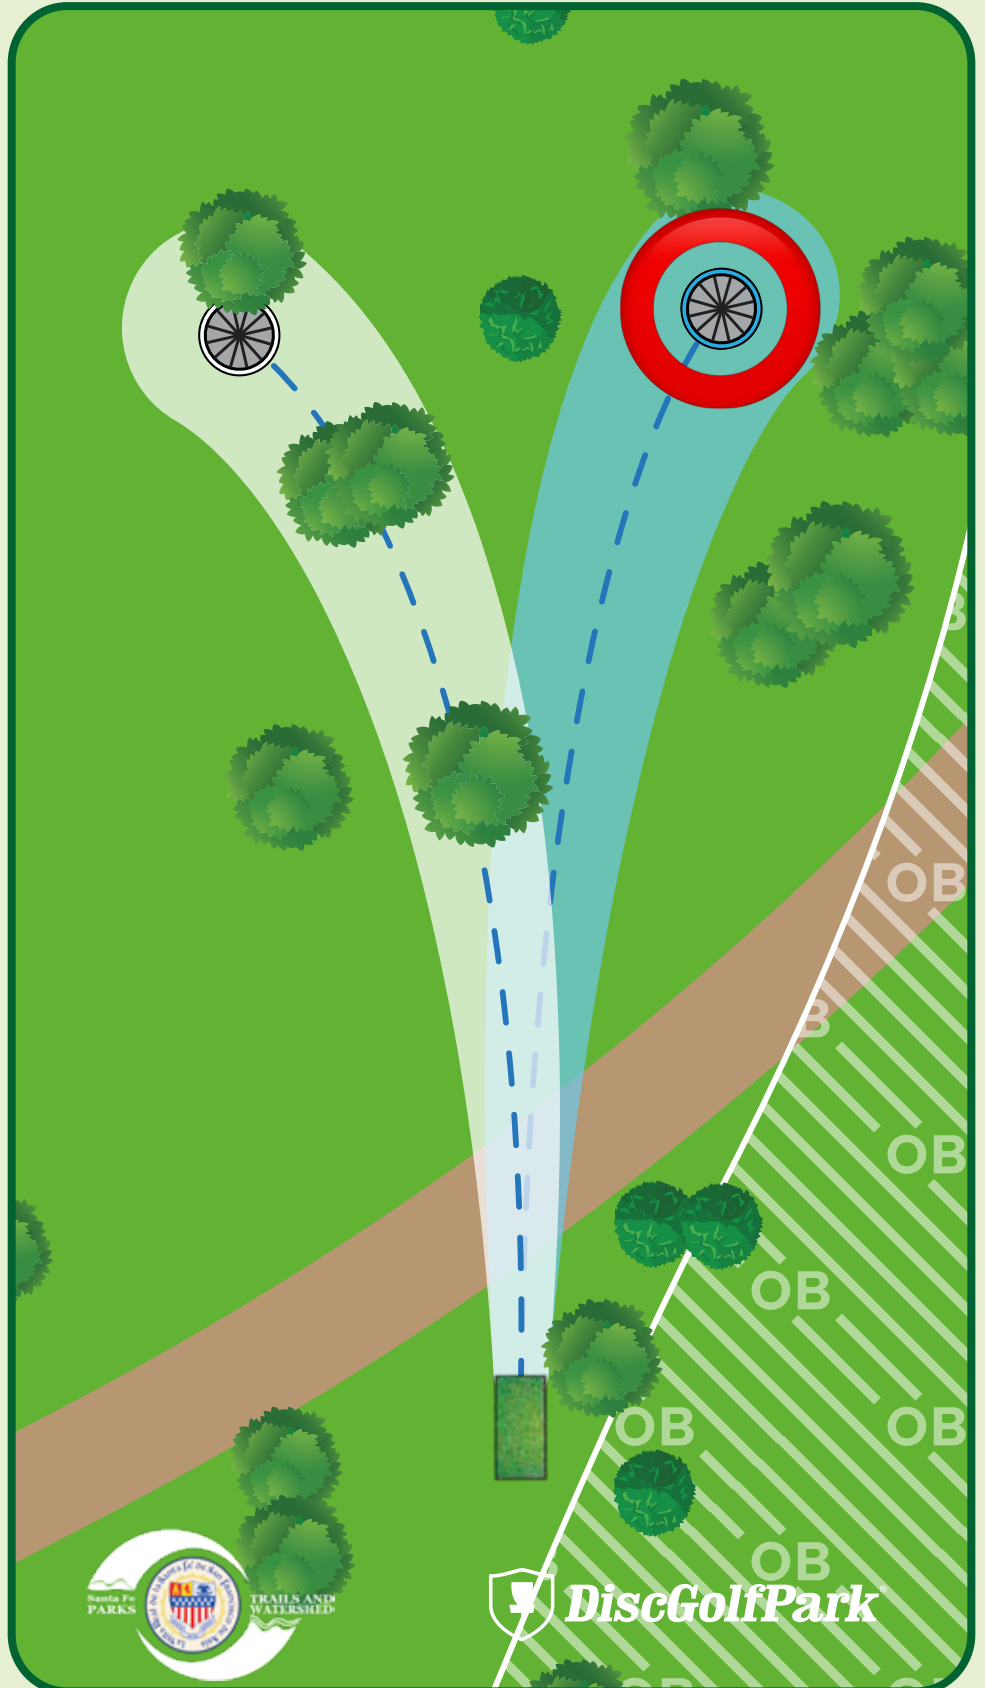

Jaguar Ridge DiscGolfPark®

1

Par 3

A: 280 ft

B: 200 ft

! **Out-of-Bounds (OB) -**
Across OB line - play next
shot with one meter relief
from where the disc was
last in bounds with a
1-stroke penalty.

Please be aware of
surrounding holes and
tees. Do not throw if
anyone is in your way.

Please be aware of surrounding holes and tees. Do not throw if anyone is in your way.

Jaguar Ridge DiscGolfPark®

#3

Par 3

A: 285 ft

B: 175 ft

Please let the group in front of you finish the hole before you begin to tee off.

Please be aware of surrounding holes and tees. Do not throw if anyone is in your way.

Jaguar Ridge DiscGolfPark®

Par 3

A: 315 ft

B: 215 ft

Out-of-Bounds (OB) -
Across OB line - play next
shot with one meter relief
from where the disc was
last in bounds with a
1-stroke penalty.

Please be aware of
surrounding holes and
tees. Do not throw if
anyone is in your way.

Jaguar Ridge DiscGolfPark®

#5

Par 3

A: 335 ft

B: 265 ft

! Please let the group in front of you finish the hole before you begin to tee off.