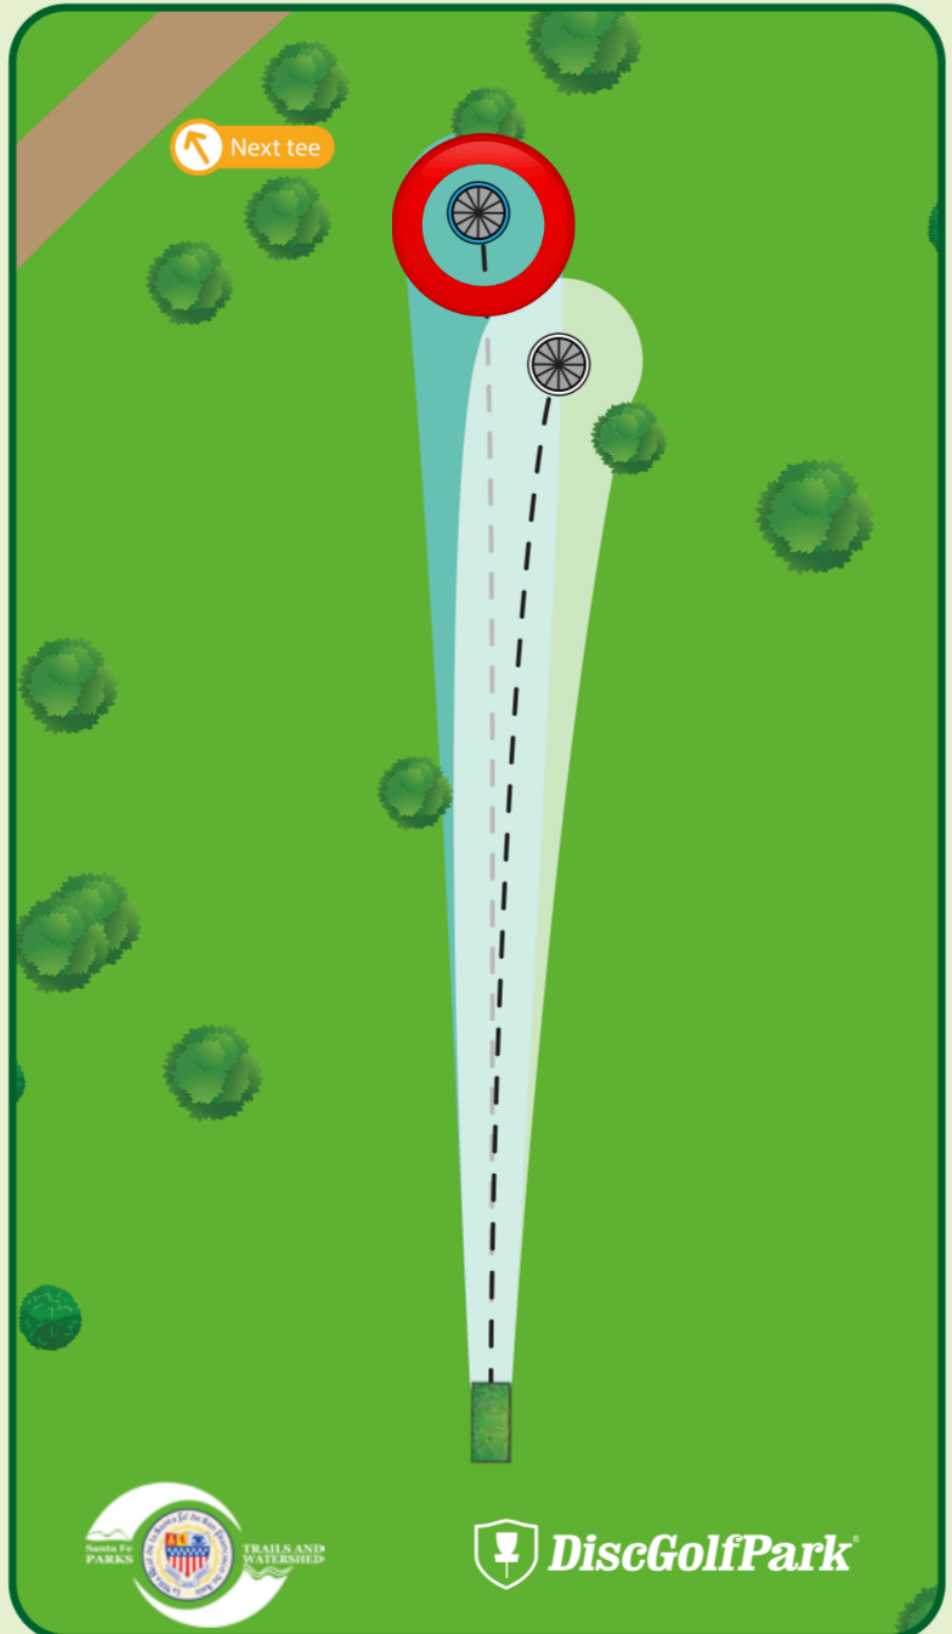

Jaguar Ridge DiscGolfPark®

#13

Par 3

A: 310 ft

B: 265 ft

Please let the group in front of you finish the hole before you begin to tee off.

Please be aware of surrounding holes and tees. Do not throw if anyone is in your way.

Jaguar Ridge DiscGolfPark®

#14

Par 3

A: 270 ft

B: 170 ft

Out-of-Bounds (OB) -
Across OB line - play next
shot with one meter relief
from where the disc was
last in bounds with a
1-stroke penalty.

Please be aware of
surrounding holes and
tees. Do not throw if
anyone is in your way.