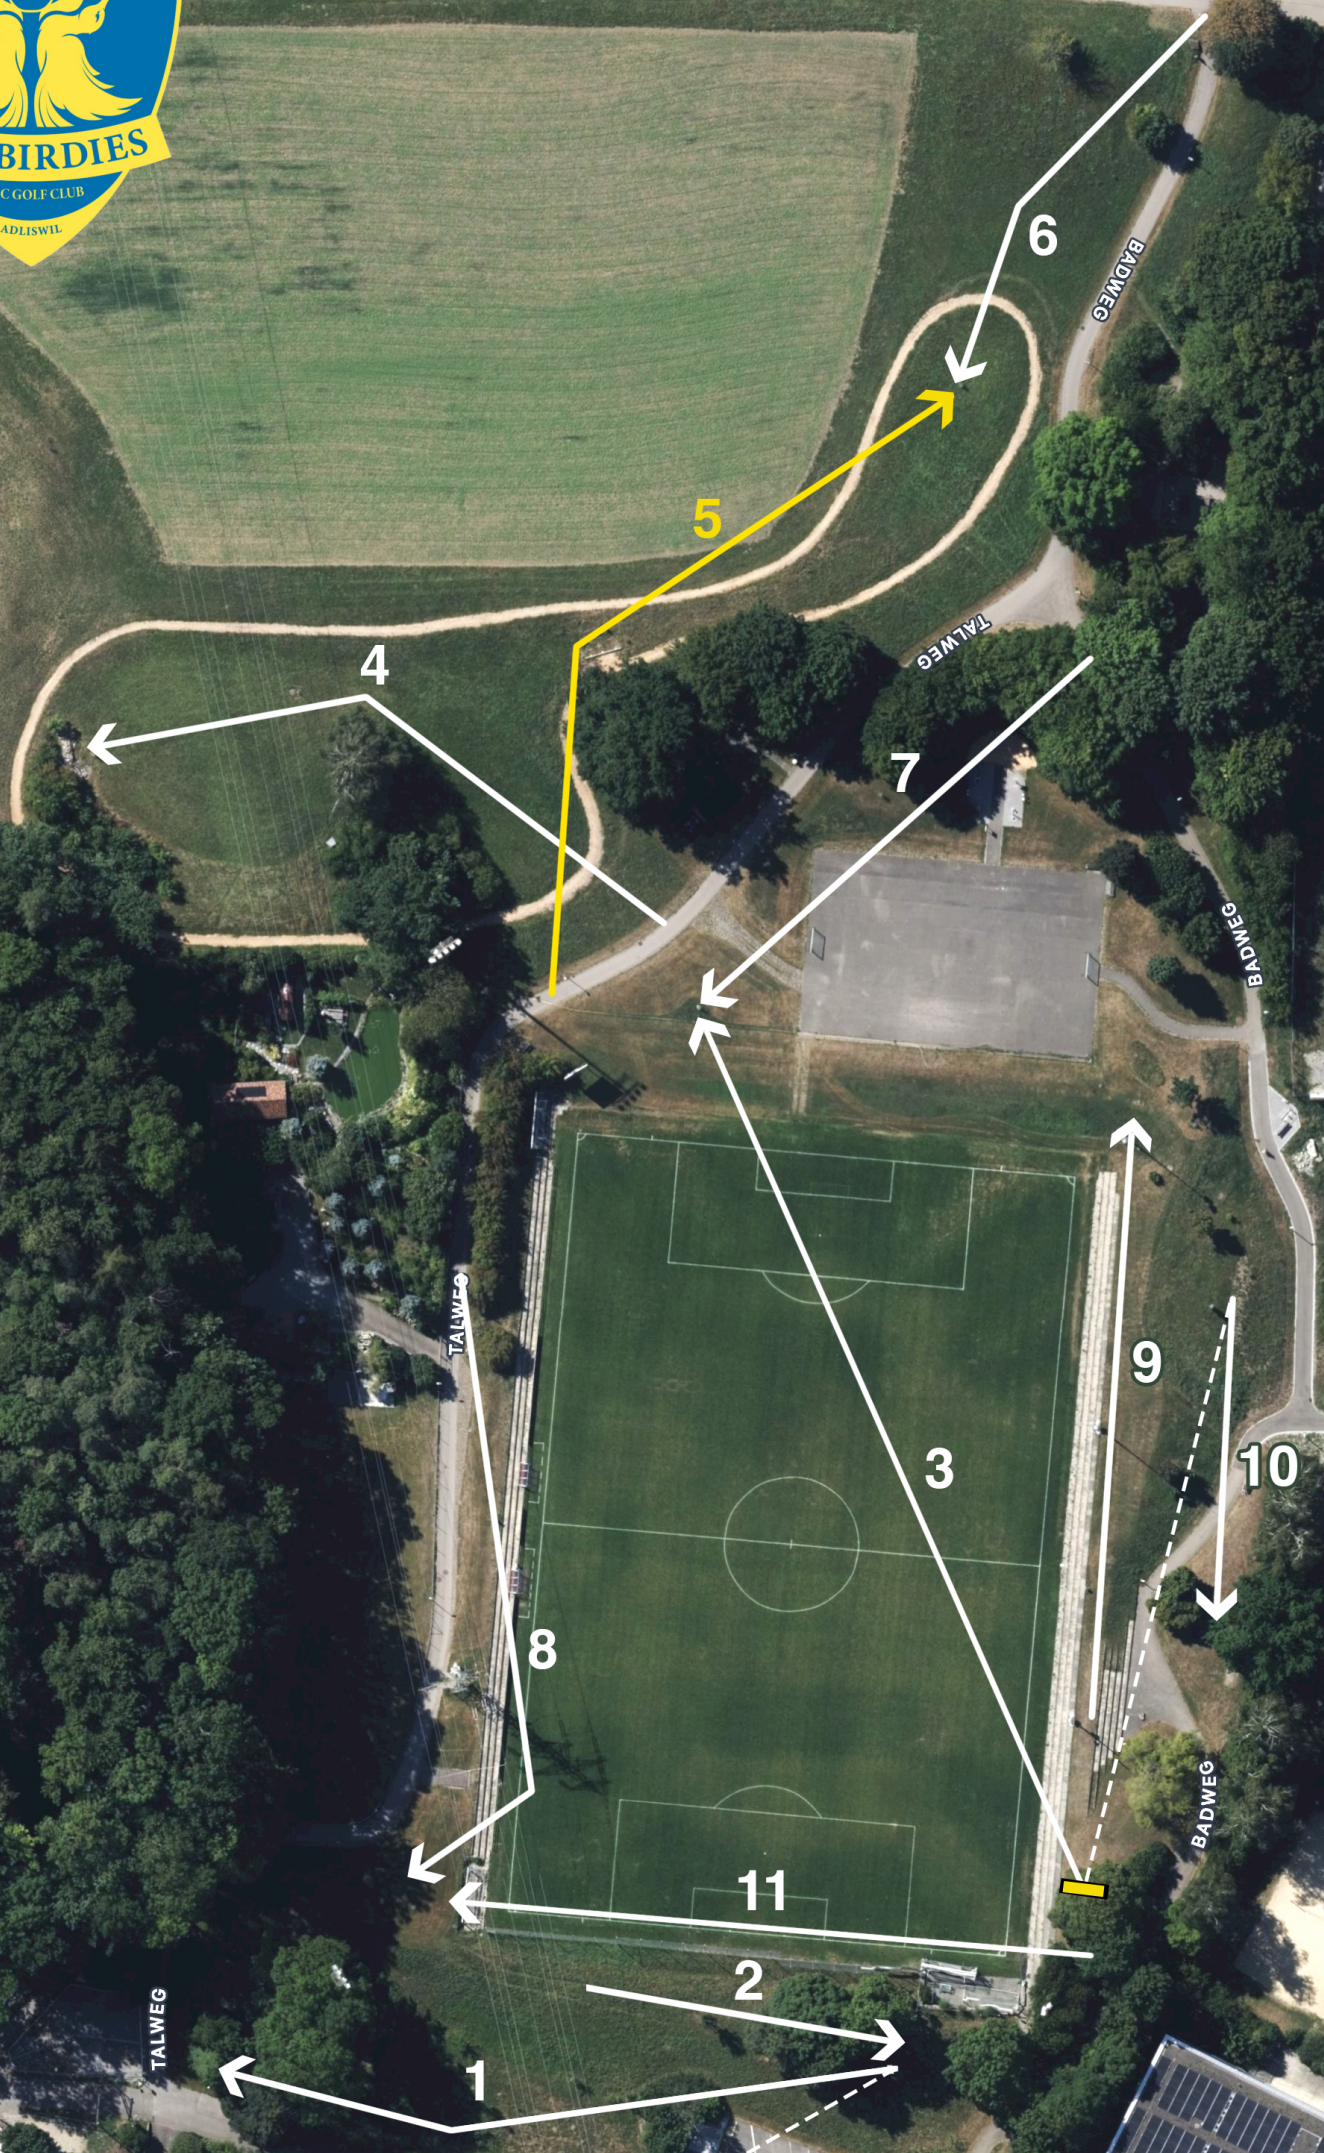

www.bigbirdies.ch

SportBox

Stadt

Adliswil

schibelade.ch

SOLARSKI
STUDIO

Robin (beginner)

Falcon (medium)

Alt tee pad for hole 1 if hole 2 is busy

Albatross (advanced)