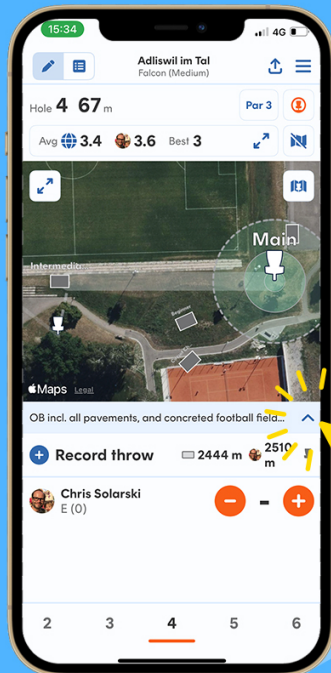

www.bigbirdies.ch

SportBox

Stadt

Adliswil

schibelade.ch

SOLARSKI
S T U D I O

FORMAT

The UDisc Flex league format means that you can tee-off whenever you want between 9:00-17:00, and are free to pick players on your card. Participants can play multiple rounds—the best round counting towards their final score.

If hole 1 is busy, please start at a different unoccupied hole to stagger the rounds, as you would at a tournament.

TEE SIGNS

Detailed tee signs and rule clarifications are featured in the UDisc app. Simply click on the ^ arrow below the map to important information about the hole.