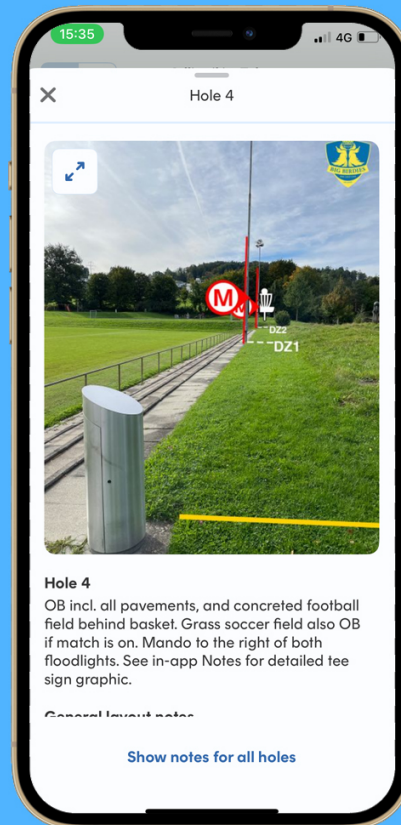

If hole 1 is busy, please start at a different unoccupied hole to stagger the rounds, as you would at a tournament.

TEE SIGNS

Detailed tee signs and rule clarifications are featured in the UDisc app. Simply click on the ^ arrow below the map to important information about the hole.