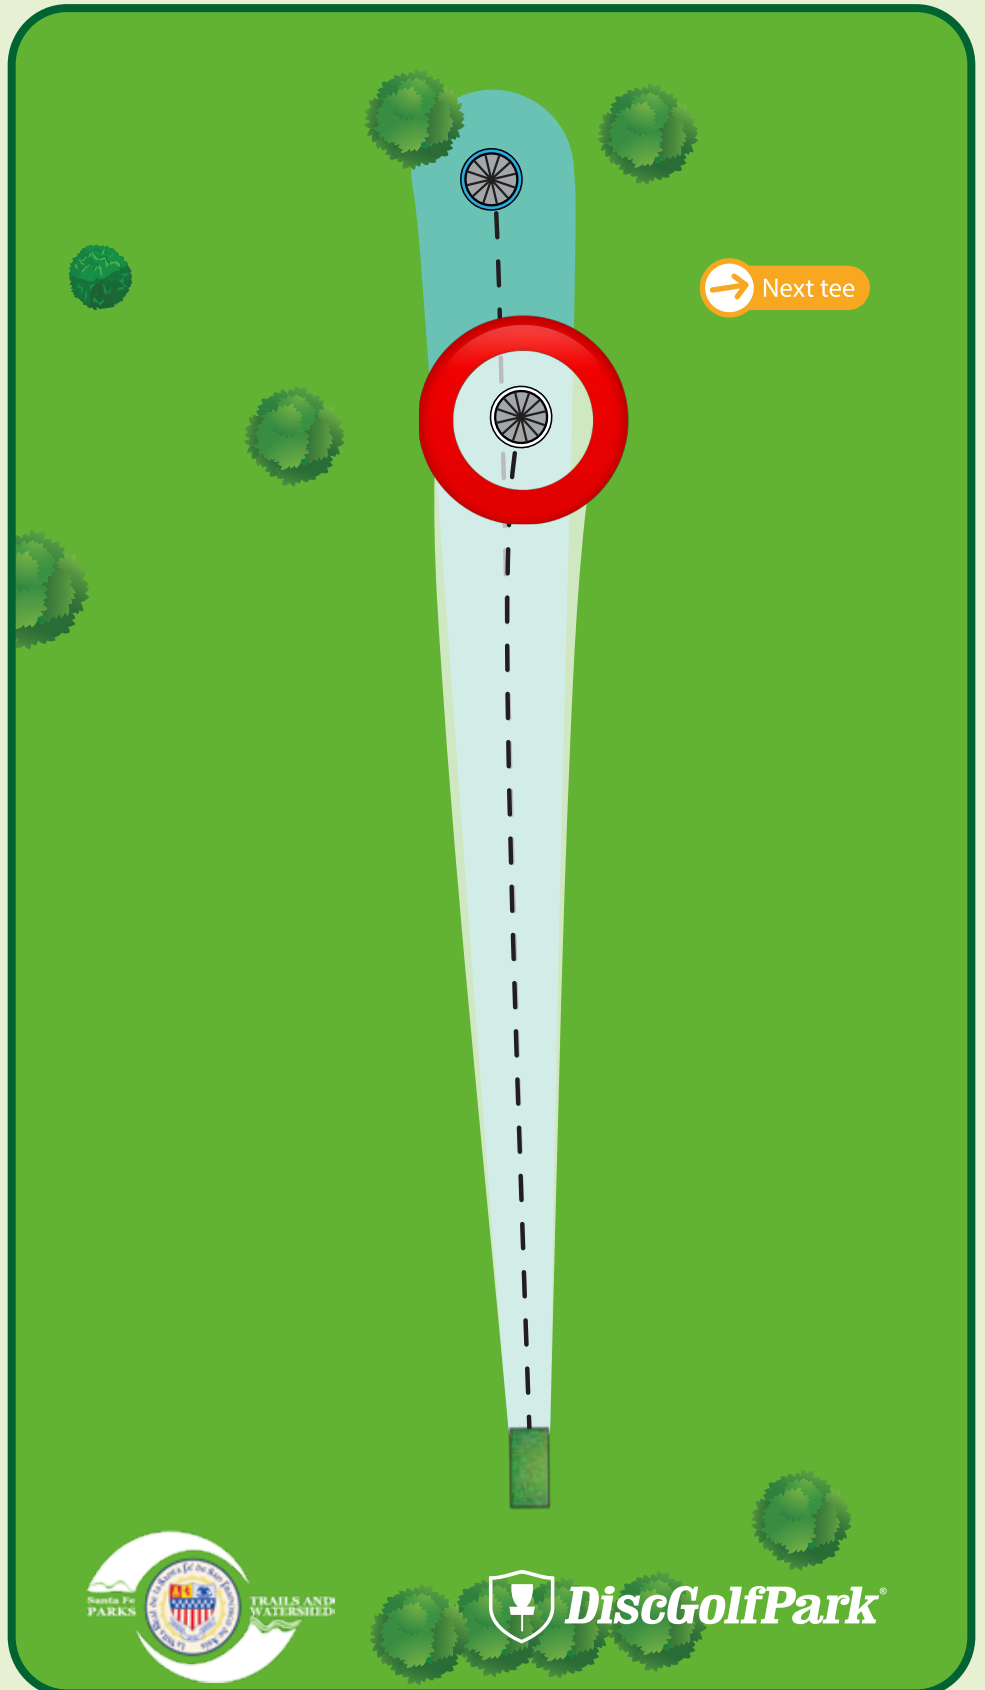

Jaguar Ridge DiscGolfPark®

#5

Par 3

A: 335 ft

B: 265 ft

Please let the group in front of you finish the hole before you begin to tee off.

Please be aware of surrounding holes and tees. Do not throw if anyone is in your way.