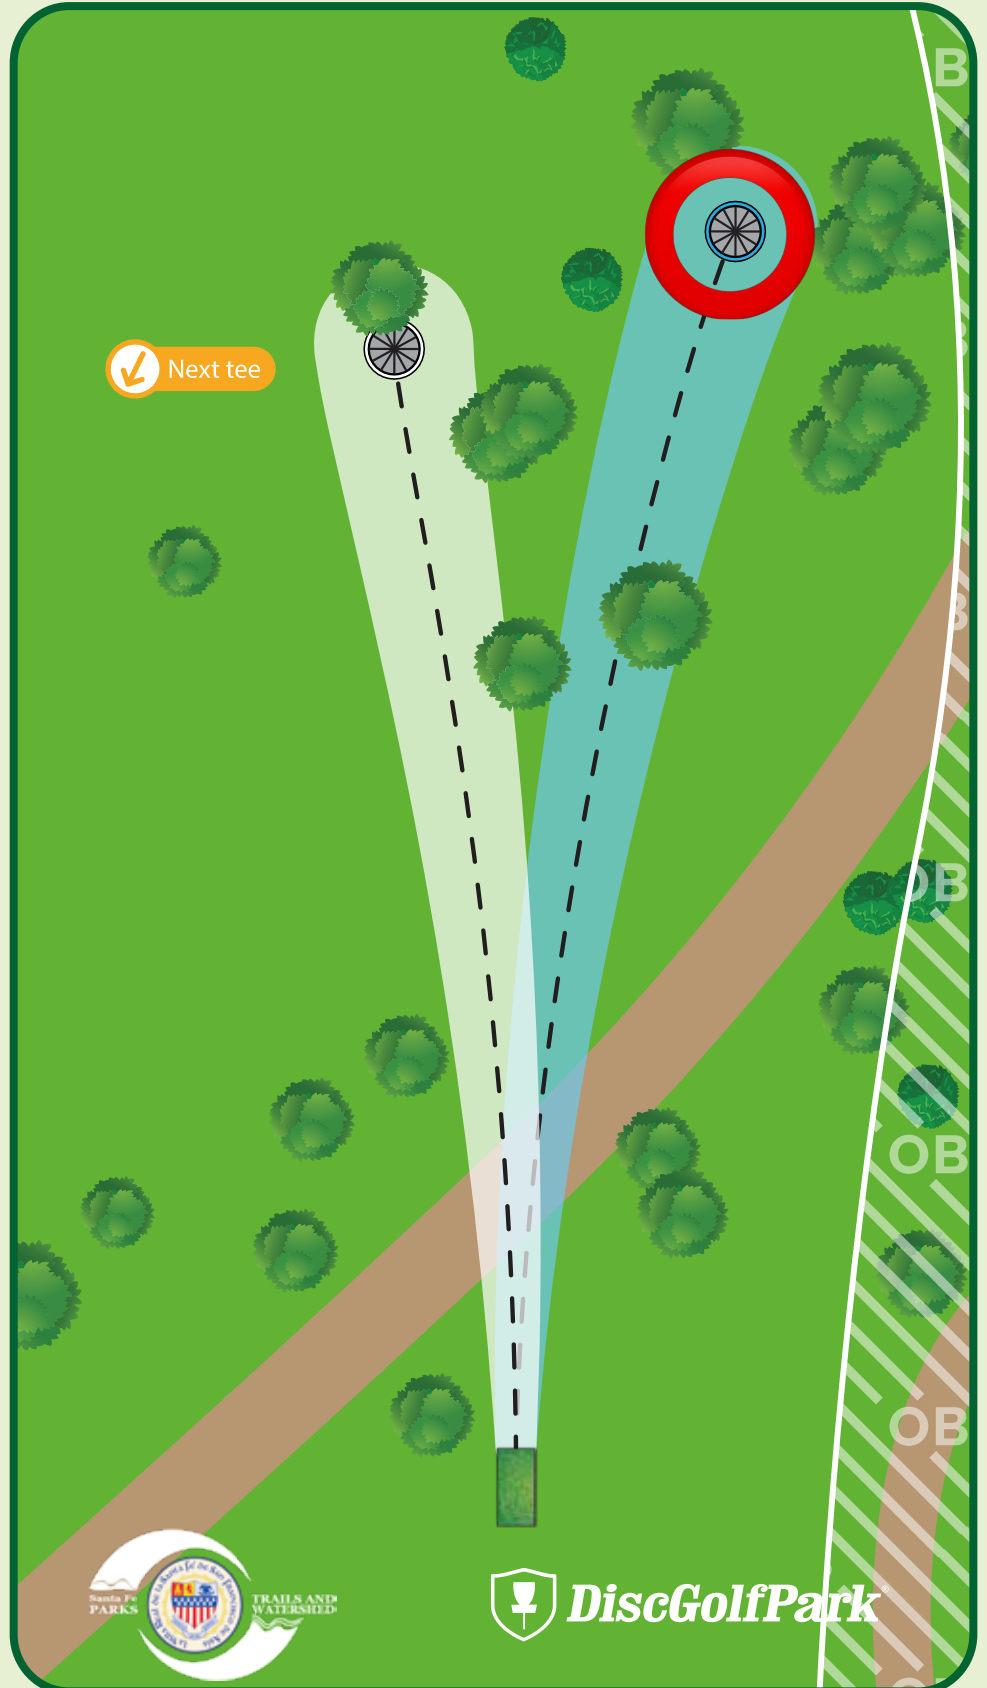

Please be aware of surrounding holes and tees. Do not throw if anyone is in your way.

 DiscGolfPark®

Jaguar Ridge DiscGolfPark®

Par 3

A: 400 ft

B: 350 ft

Out-of-Bounds (OB) -
Across OB line - play next
shot with one meter relief
from where the disc was
last in bounds with a
1-stroke penalty.

Please be aware of
surrounding holes and
tees. Do not throw if
anyone is in your way.

 **DiscGolfPark**

Jaguar Ridge DiscGolfPark®

#5

Par 3

A: 335 ft

B: 265 ft

Please let the group in front of you finish the hole before you begin to tee off.