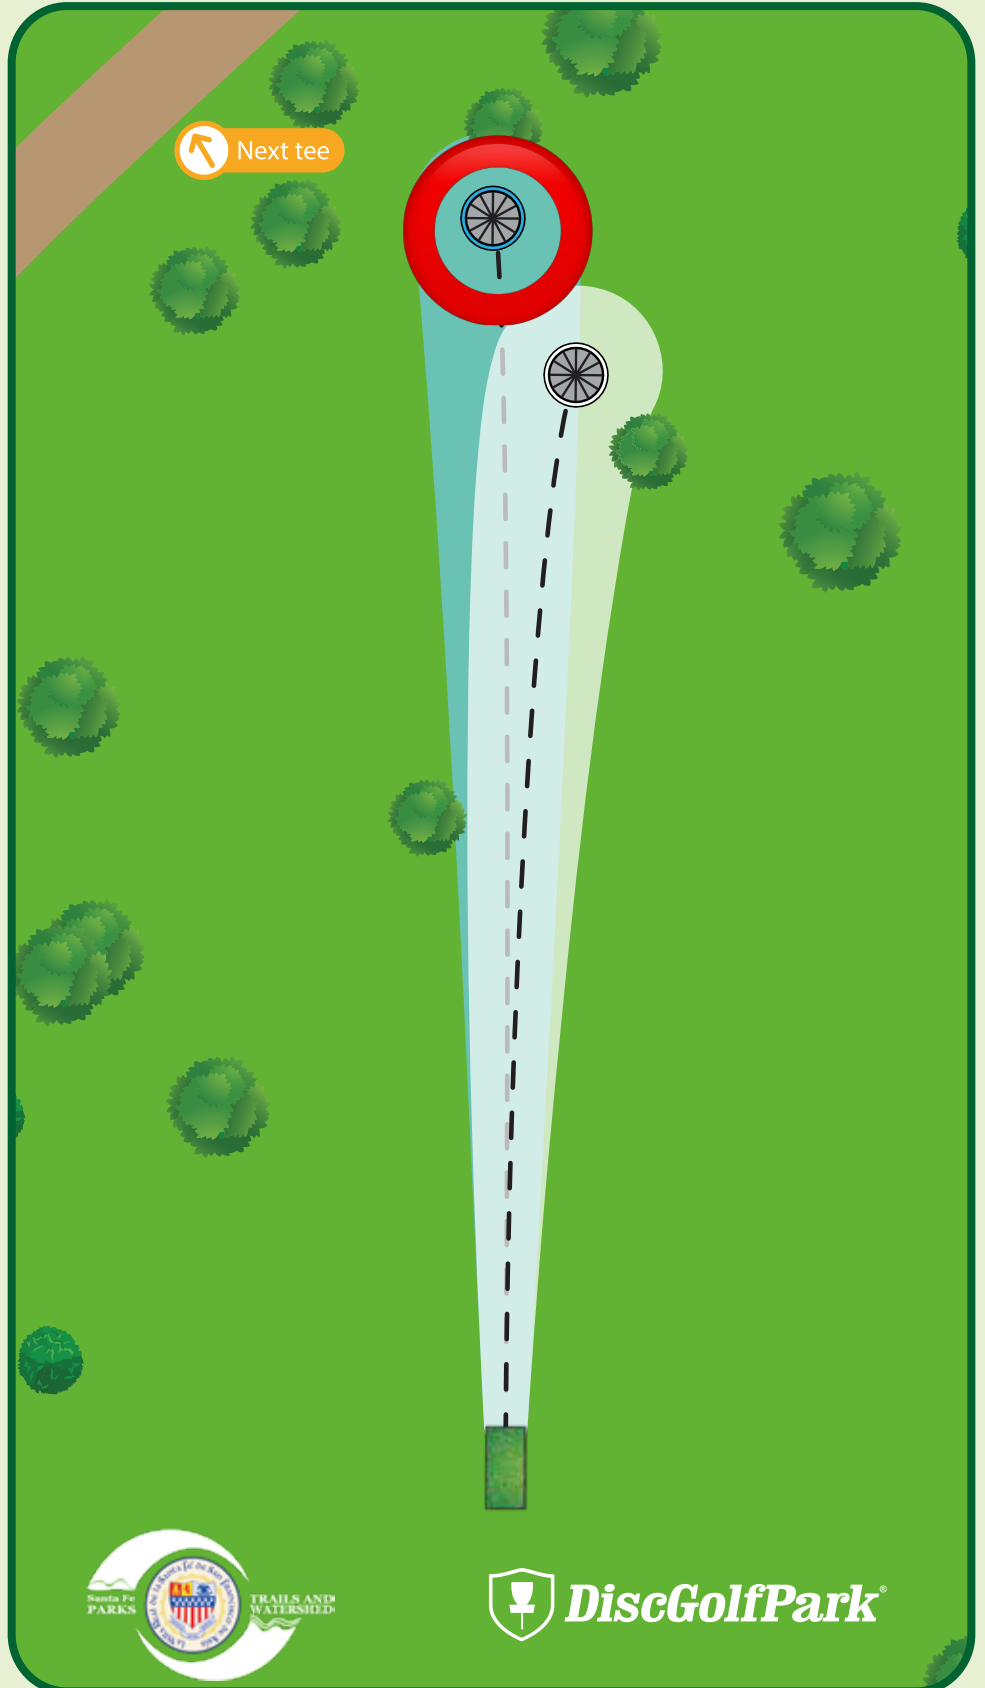

#13

Par 3

A: 310 ft

B: 265 ft

Please let the group in front of you finish the hole before you begin to tee off.

Please be aware of surrounding holes and tees. Do not throw if anyone is in your way.

Jaguar Ridge DiscGolfPark®

#14

Par 3

A: 345 ft

B: 240 ft

Out-of-Bounds (OB) -
Across OB line - play next shot with one meter relief from where the disc was last in bounds with a 1-stroke penalty.

Please be aware of surrounding holes and tees. Do not throw if anyone is in your way.