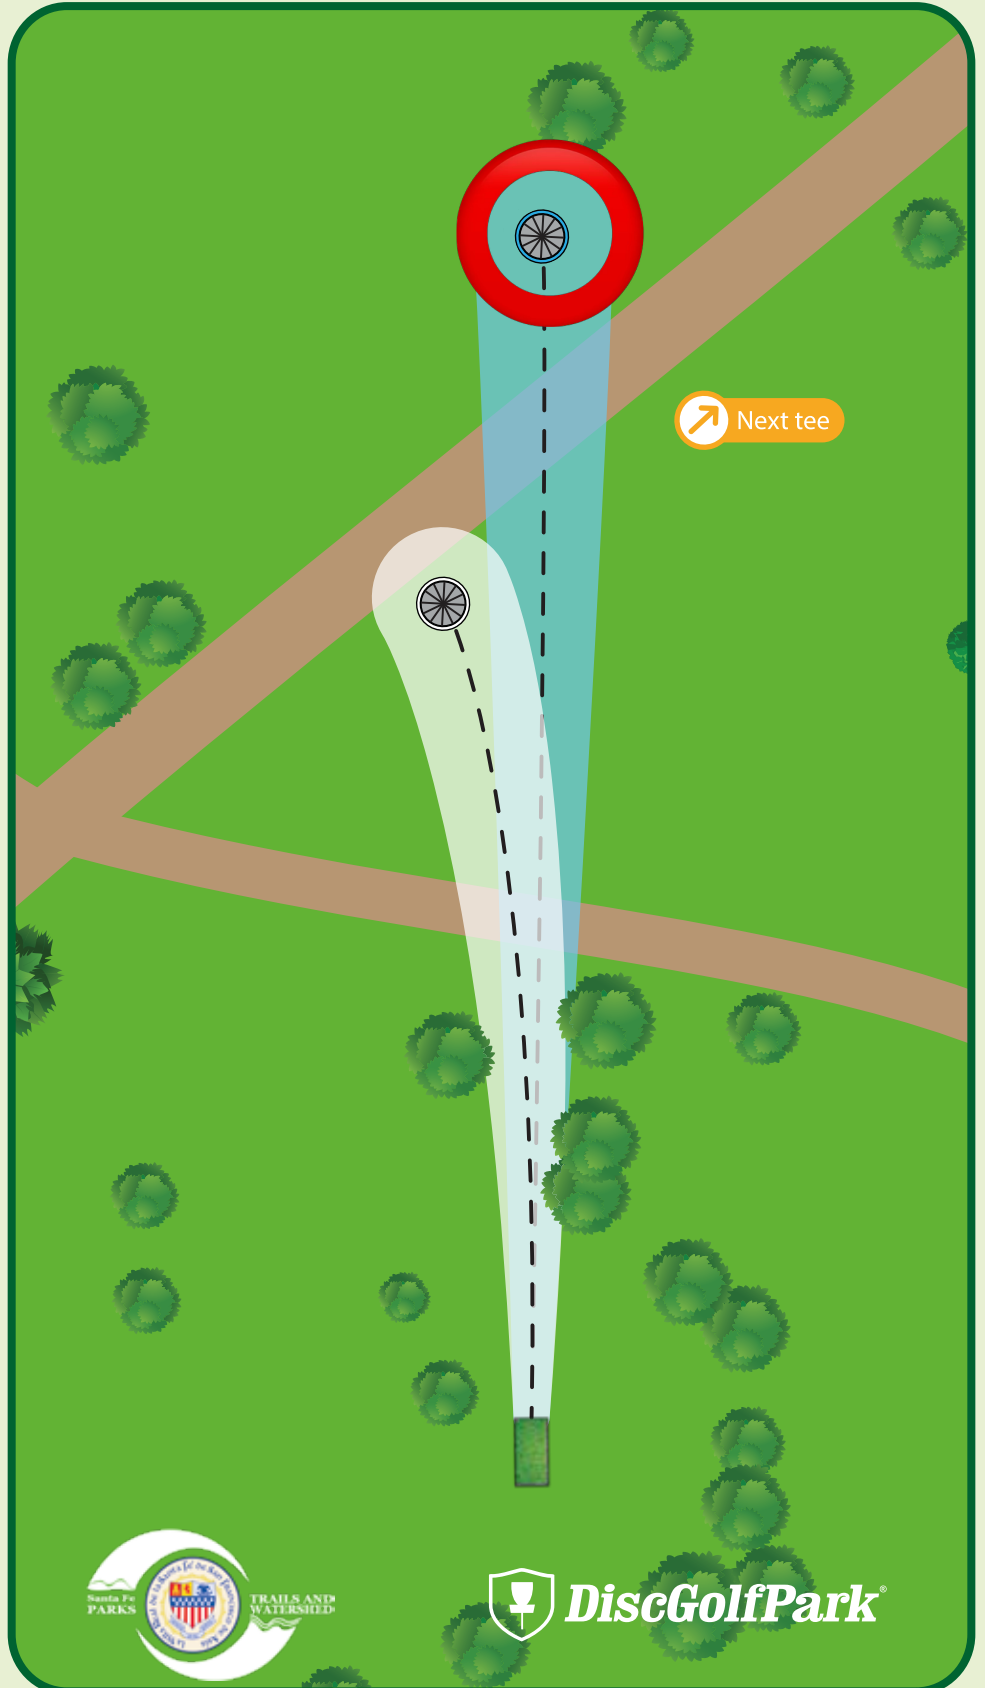

Please be aware of surrounding holes and tees. Do not throw if anyone is in your way.

Jaguar Ridge DiscGolfPark®

#3

Par 3

A: 335 ft

B: 230 ft

Please let the group in front of you finish the hole before you begin to tee off.

Please be aware of surrounding holes and tees. Do not throw if anyone is in your way.

 DiscGolfPark®

Jaguar Ridge DiscGolfPark®

Par 3

A: 400 ft

B: 350 ft

Out-of-Bounds (OB) -
Across OB line - play next
shot with one meter relief
from where the disc was
last in bounds with a
1-stroke penalty.