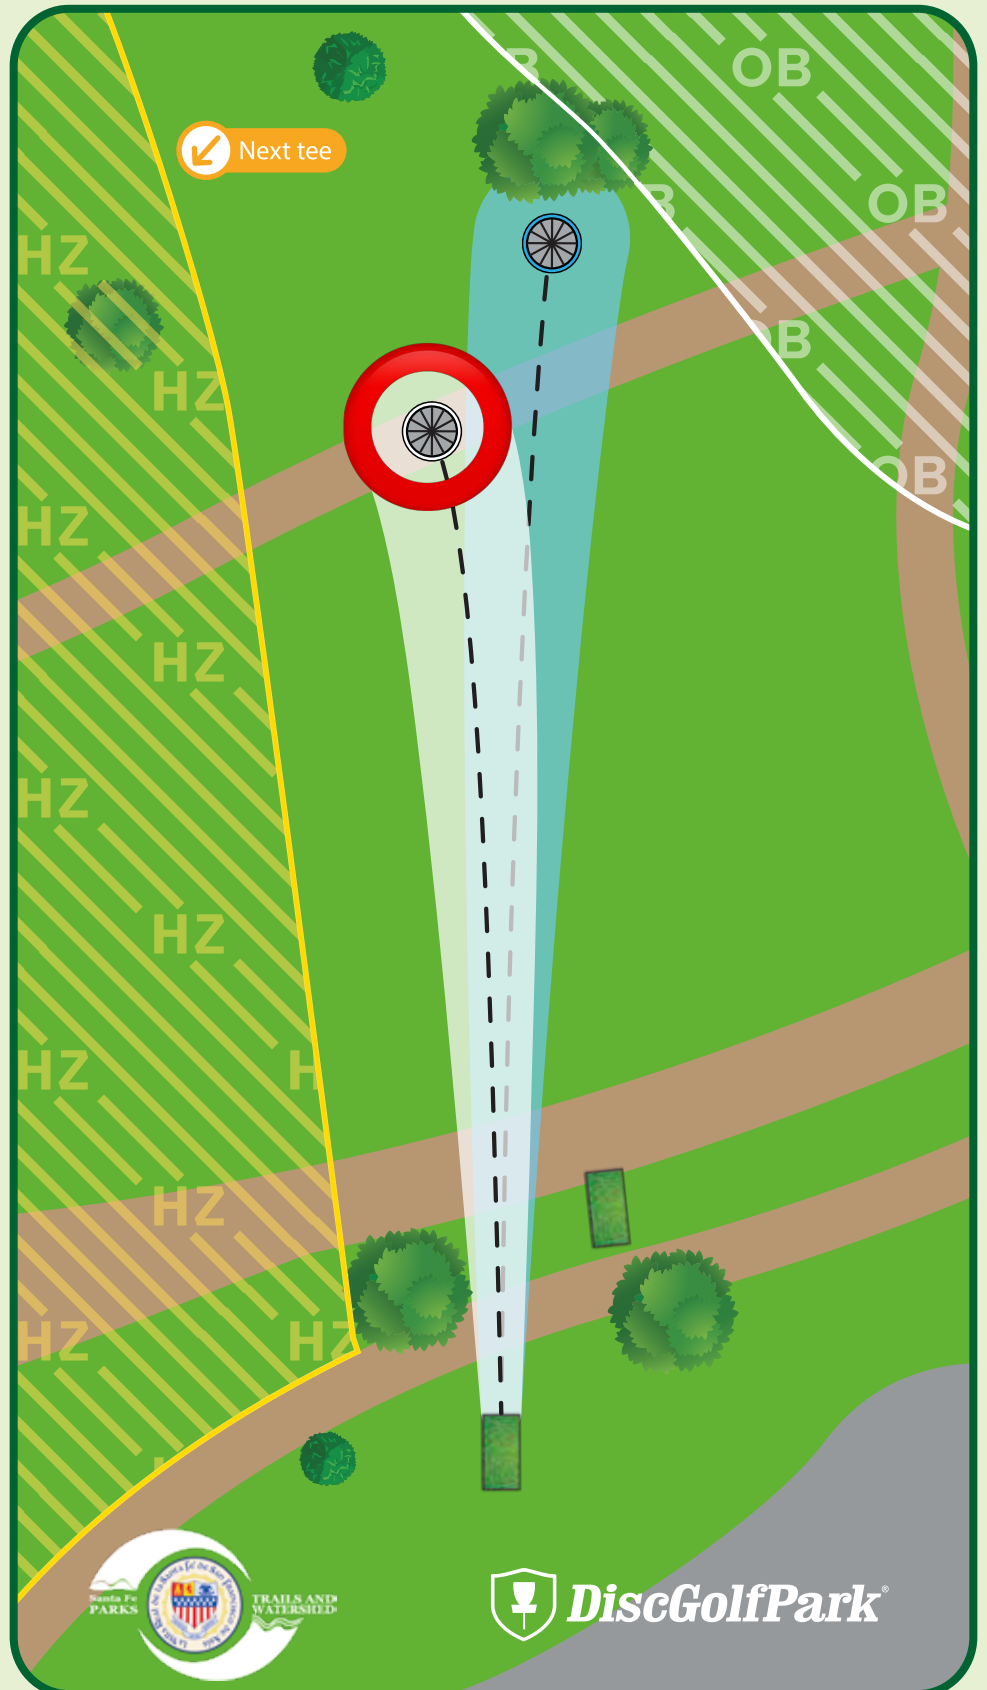

Jaguar Ridge DiscGolfPark®

1

Par 3

A: 355 ft

B: 270 ft

! **Out-of-Bounds (OB) -**
Across OB line - play next
shot with one meter relief
from where the disc was
last in bounds with a
1-stroke penalty.

Please be aware of
surrounding holes and
tees. Do not throw if
anyone is in your way.

If your disc lands in the
hazard, throw from the lie
with a 1-stroke penalty.

Jaguar Ridge DiscGolfPark®

#2

Par 3

A: 295 ft

B: 285 ft

Please let the group in front of you finish the hole before you begin to tee off.

Please be aware of surrounding holes and tees. Do not throw if anyone is in your way.

Jaguar Ridge DiscGolfPark®

#3

Par 3

A: 335 ft

B: 230 ft

Please let the group in front of you finish the hole before you begin to tee off.

Please be aware of surrounding holes and tees. Do not throw if anyone is in your way.

 DiscGolfPark®

Jaguar Ridge DiscGolfPark®

Par 3

A: 400 ft

B: 350 ft

Out-of-Bounds (OB) -
Across OB line - play next
shot with one meter relief
from where the disc was
last in bounds with a
1-stroke penalty.