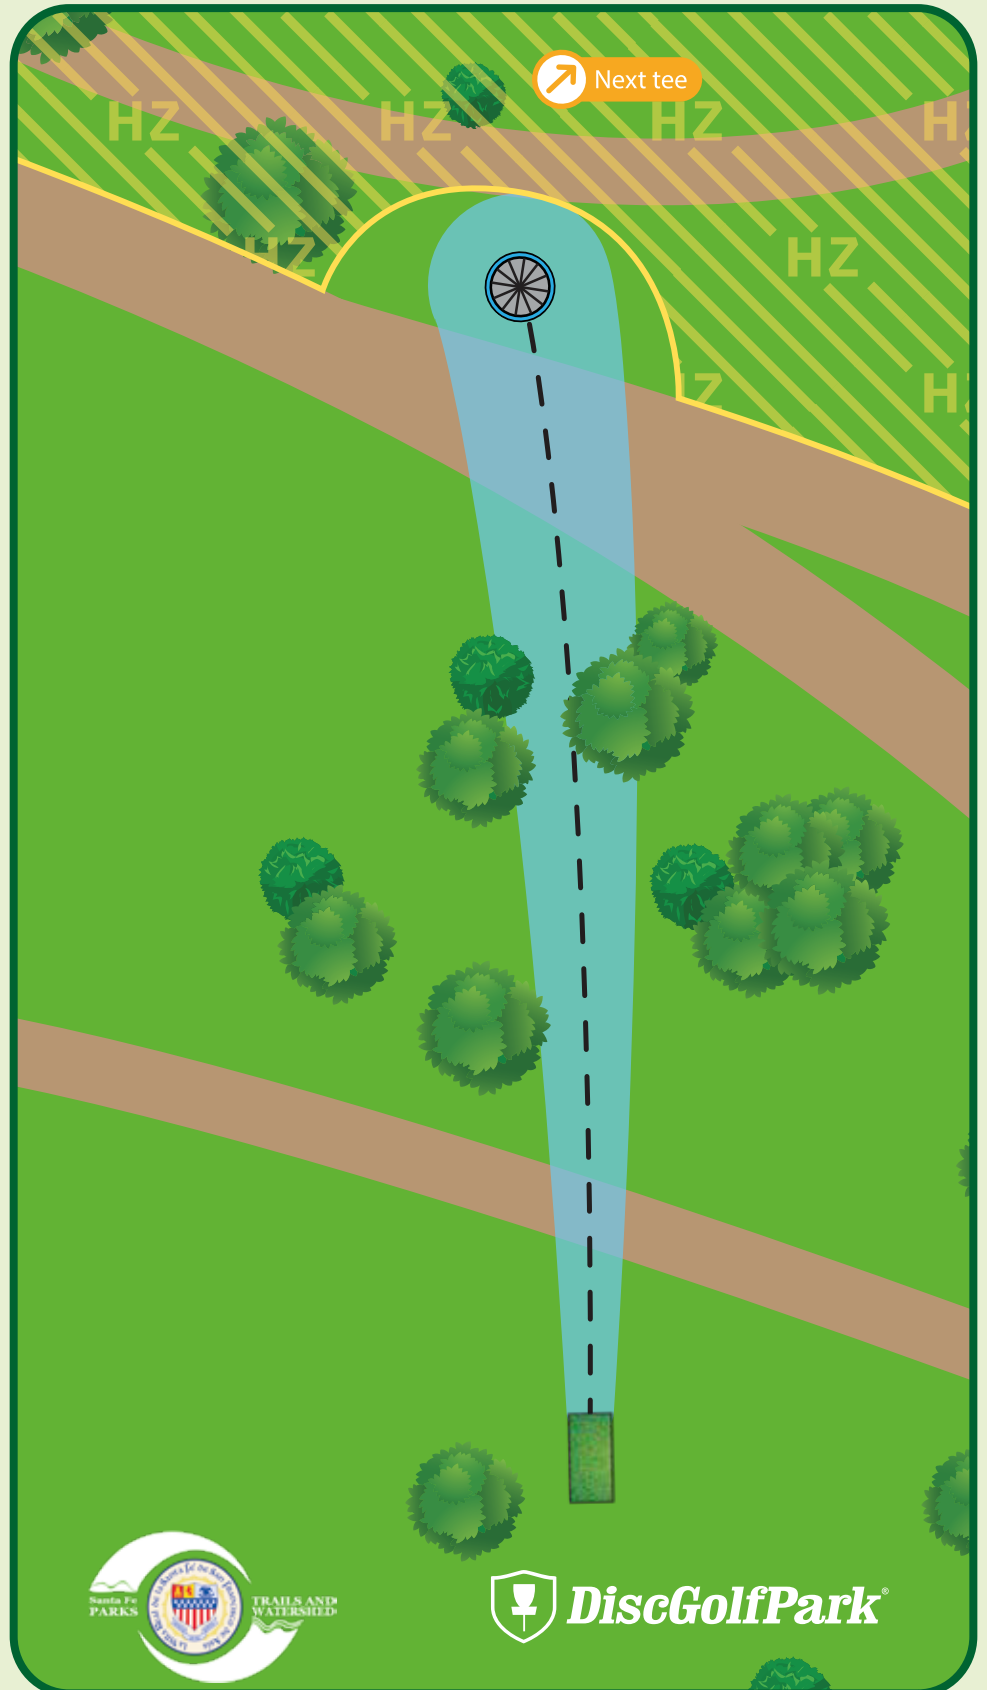

Please be aware of surrounding holes and tees. Do not throw if anyone is in your way.

Jaguar Ridge DiscGolfPark®

#9

Par 3

270 ft

Out-of-Bounds (OB) -
Across OB line - play next
shot with one meter relief
from where the disc was
last in bounds with a
1-stroke penalty.

Please be aware of
surrounding holes and
tees. Do not throw if
anyone is in your way.

If your disc lands in the
hazard, throw from the lie
with a 1-stroke penalty.

Jaguar Ridge DiscGolfPark®

#10

Par 3

A: 365 ft