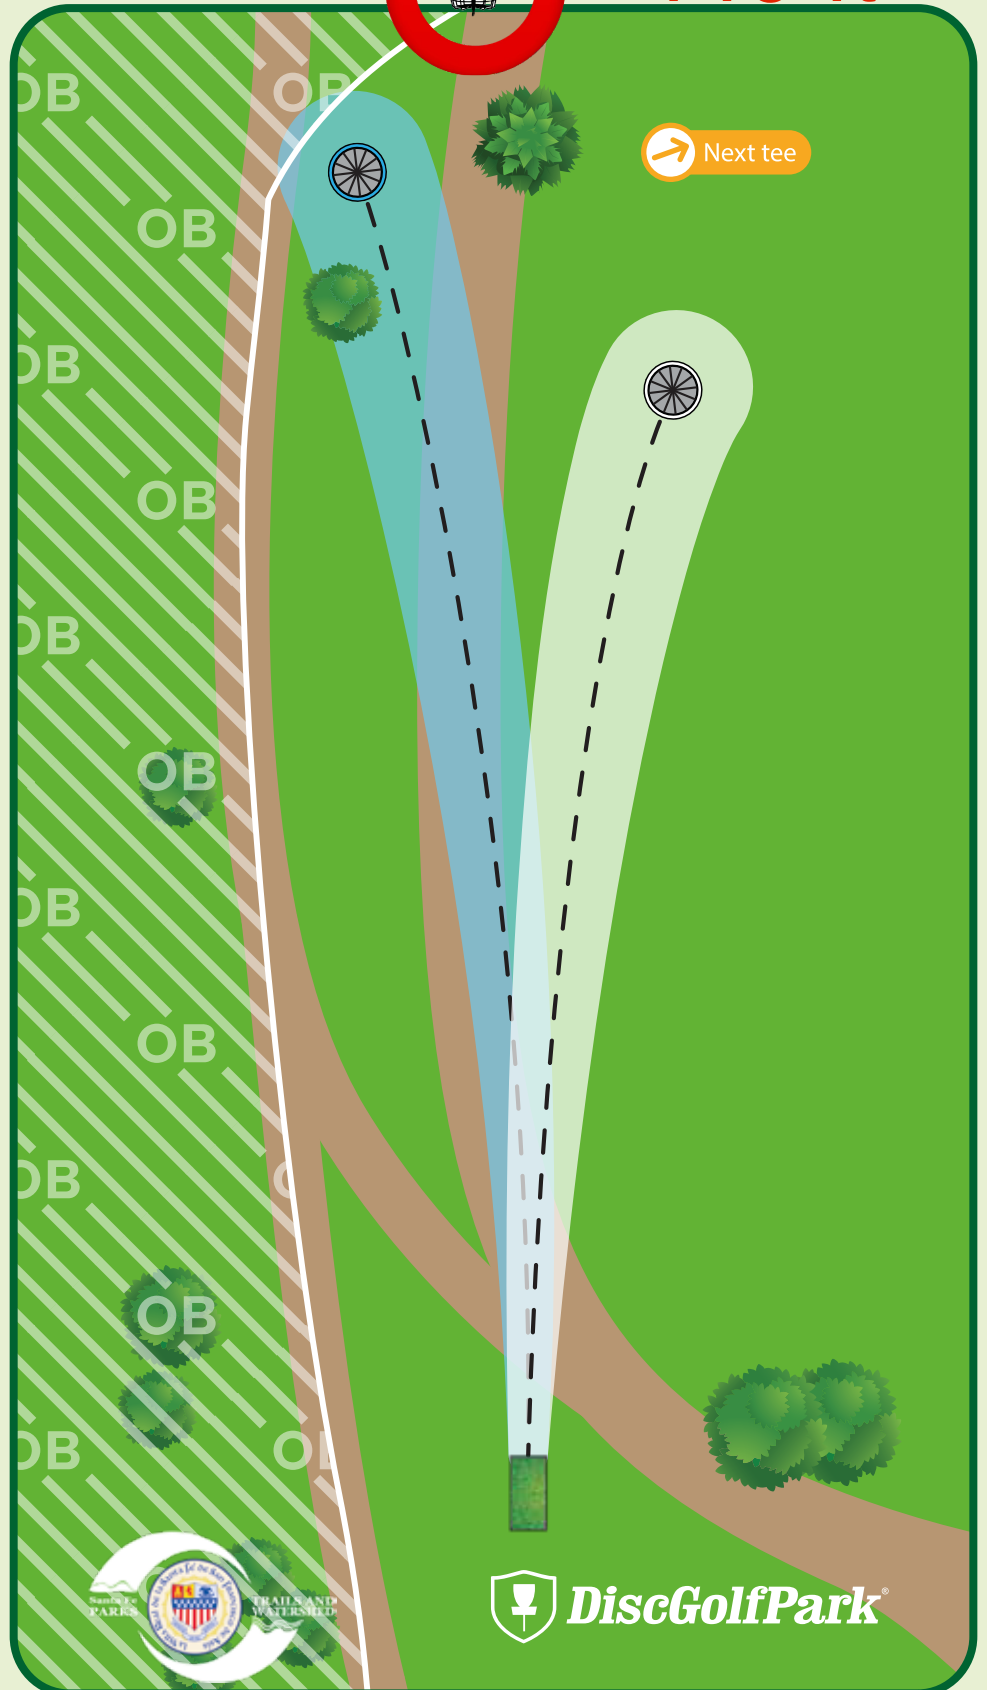

All subsequent throws - play next shot with one meter relief from where the disc was last in bounds with a 1-stroke penalty.

Please be aware of surrounding holes and tees. Do not throw if anyone is in your way.

Jaguar Ridge DiscGolfPark®

#16

Par 3

A: 325 ft

B: 290 ft

Out-of-Bounds (OB) -
Across OB line - play next
shot with one meter relief
from where the disc was
last in bounds with a
1-stroke penalty.

Please be aware of
surrounding holes and
tees. Do not throw if
anyone is in your way.

Jaguar Ridge DiscGolfPark®

Par 3

A: 380 ft

B: 320 ft

! **Out-of-Bounds (OB) -**
Across OB line - play next
shot with one meter relief
from where the disc was
last in bounds with a
1-stroke penalty.

Please be aware of
surrounding holes and
tees. Do not throw if
anyone is in your way.

Jaguar Ridge DiscGolfPark®

#18

Par 4

A: 675 ft

B: 475 ft

Out-of-Bounds (OB) -
Across OB line - play next
shot with one meter relief
from where the disc was
last in bounds with a
1-stroke penalty.

Please be aware of
surrounding holes and
tees. Do not throw if
anyone is in your way.