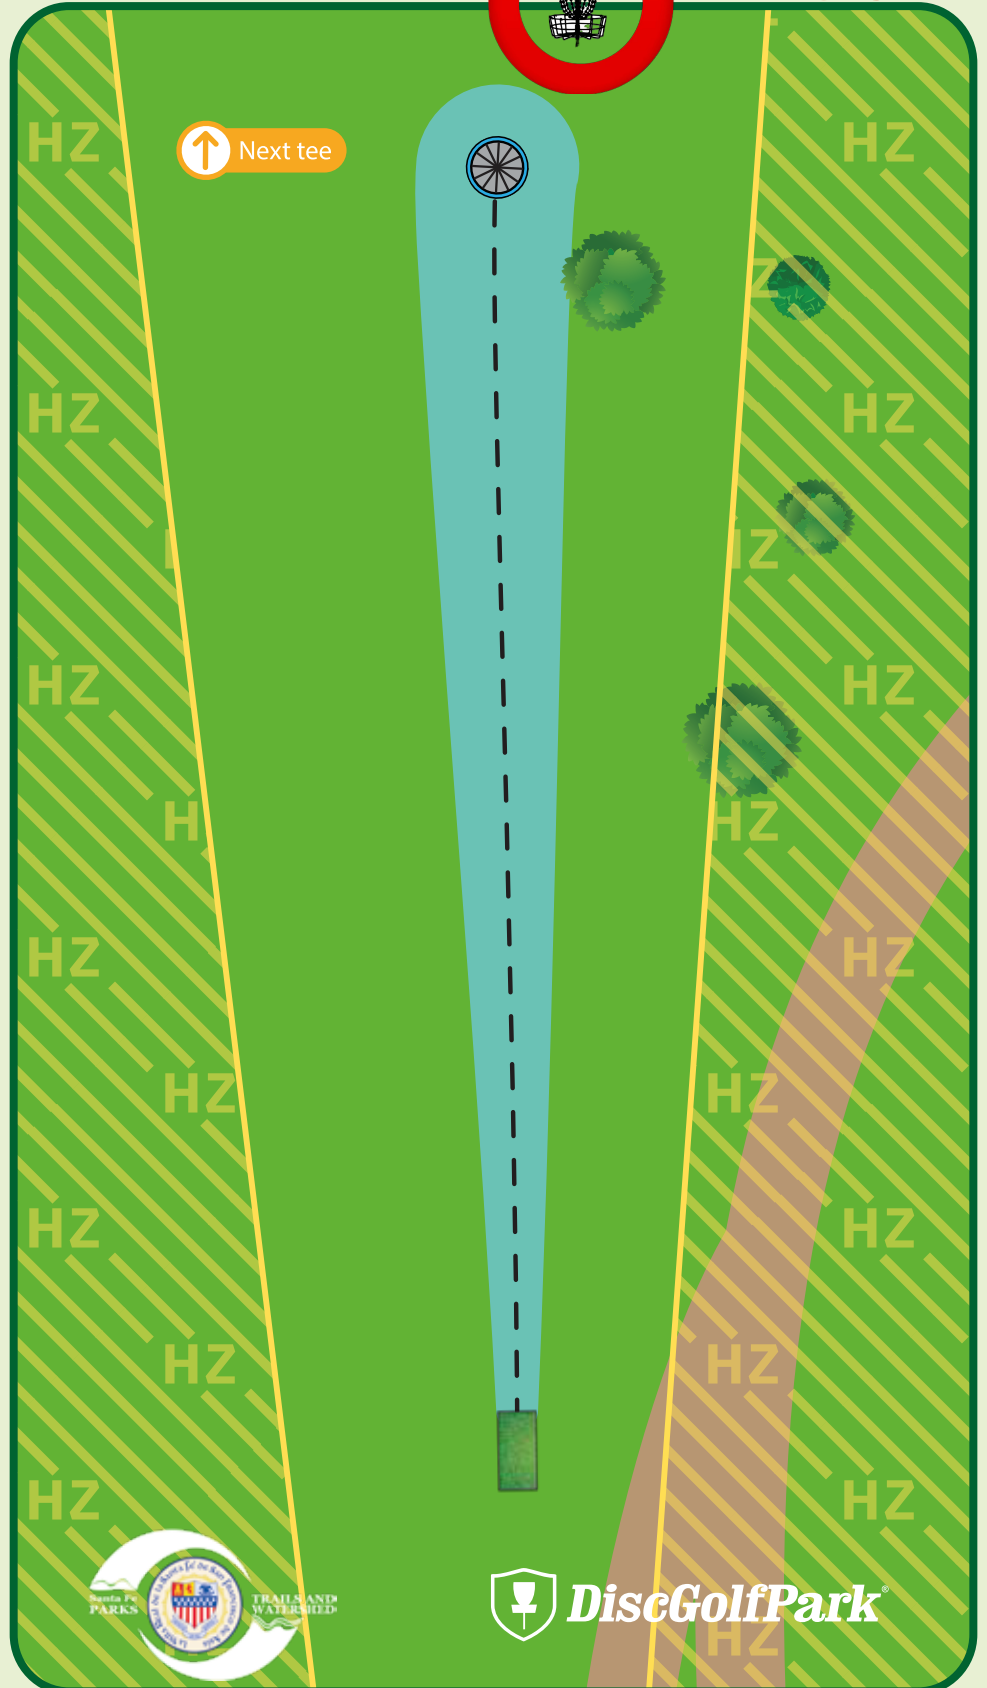

B: 295 ft

Please let the group in front of you finish the hole before you begin to tee off.

Please be aware of surrounding holes and tees. Do not throw if anyone is in your way.

Jaguar Ridge DiscGolfPark®

#11

Par 3

400 ft

Please let the group in front of you finish the hole before you begin to tee off.

Please be aware of surrounding holes and tees. Do not throw if anyone is in your way.

Jaguar Ridge DiscGolfPark®

#12

Par 3

A: 330 ft

B: 275 ft

Please let the group in front of you finish the hole before you begin to tee off.

Please be aware of surrounding holes and tees. Do not throw if anyone is in your way.

Jaguar Ridge DiscGolfPark®