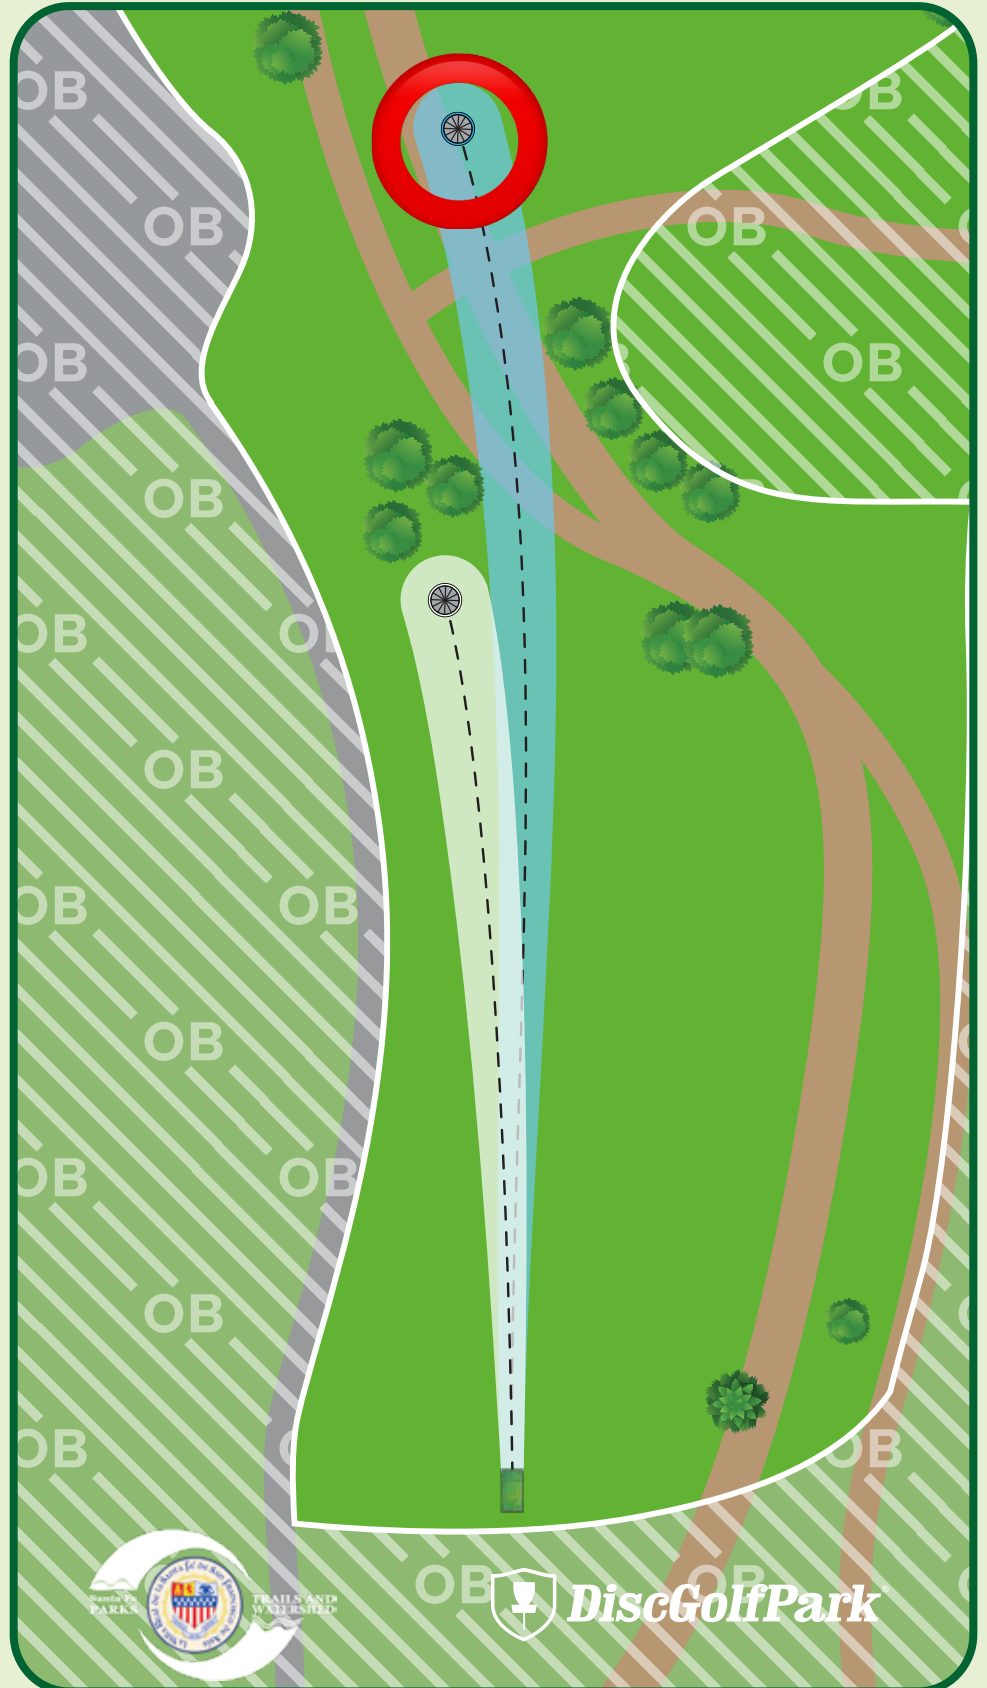

Jaguar Ridge DiscGolfPark®

#16

Par 3

A: 325 ft

B: 290 ft

Out-of-Bounds (OB) -
Across OB line - play next
shot with one meter relief
from where the disc was
last in bounds with a
1-stroke penalty.

Please be aware of
surrounding holes and
tees. Do not throw if
anyone is in your way.

Jaguar Ridge DiscGolfPark®

Par 3

A: 380 ft

B: 320 ft

! **Out-of-Bounds (OB) -**
Across OB line - play next
shot with one meter relief
from where the disc was
last in bounds with a
1-stroke penalty.

Please be aware of
surrounding holes and
tees. Do not throw if
anyone is in your way.

Jaguar Ridge DiscGolfPark®

#18

Par 4

A: 675 ft

B: 475 ft

Out-of-Bounds (OB) -
Across OB line - play next
shot with one meter relief
from where the disc was
last in bounds with a
1-stroke penalty.

Please be aware of
surrounding holes and
tees. Do not throw if
anyone is in your way.