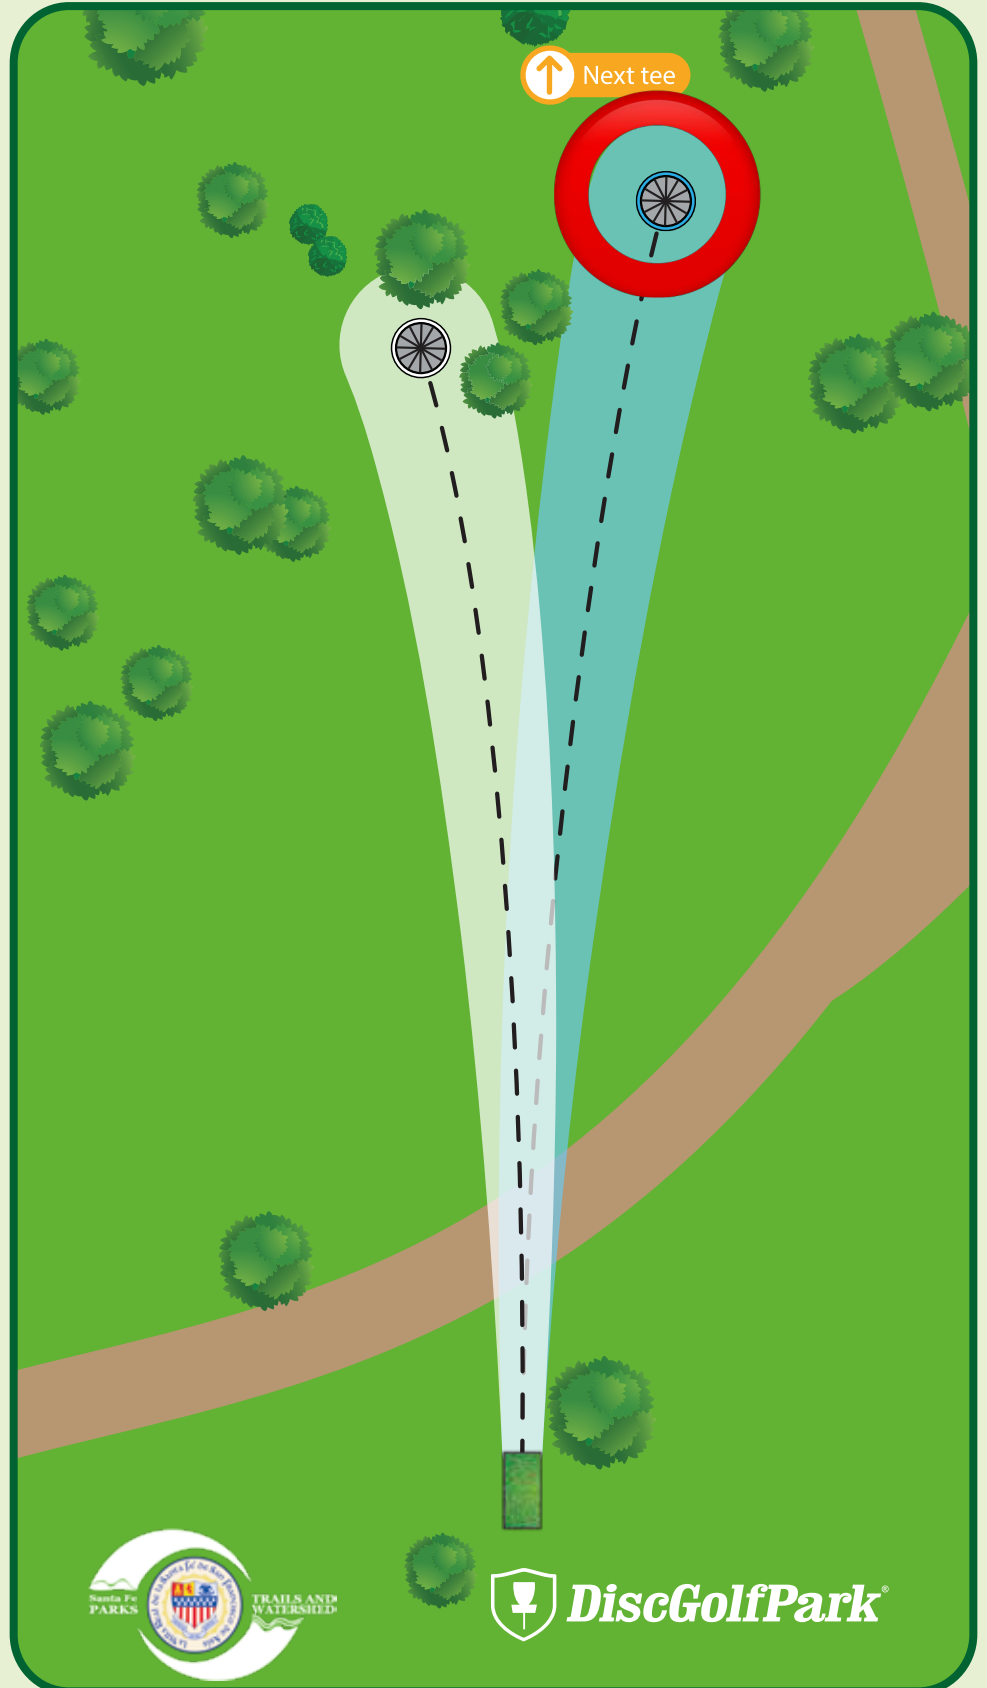

Please be aware of surrounding holes and tees. Do not throw if anyone is in your way.

Jaguar Ridge DiscGolfPark®

Par 3

A: 355 ft

B: 310 ft

Please let the group in front of you finish the hole before you begin to tee off.

Please be aware of surrounding holes and tees. Do not throw if anyone is in your way.

Jaguar Ridge DiscGolfPark®

#9

Par 3

270 ft

Out-of-Bounds (OB) -
Across OB line - play next
shot with one meter relief
from where the disc was
last in bounds with a
1-stroke penalty.