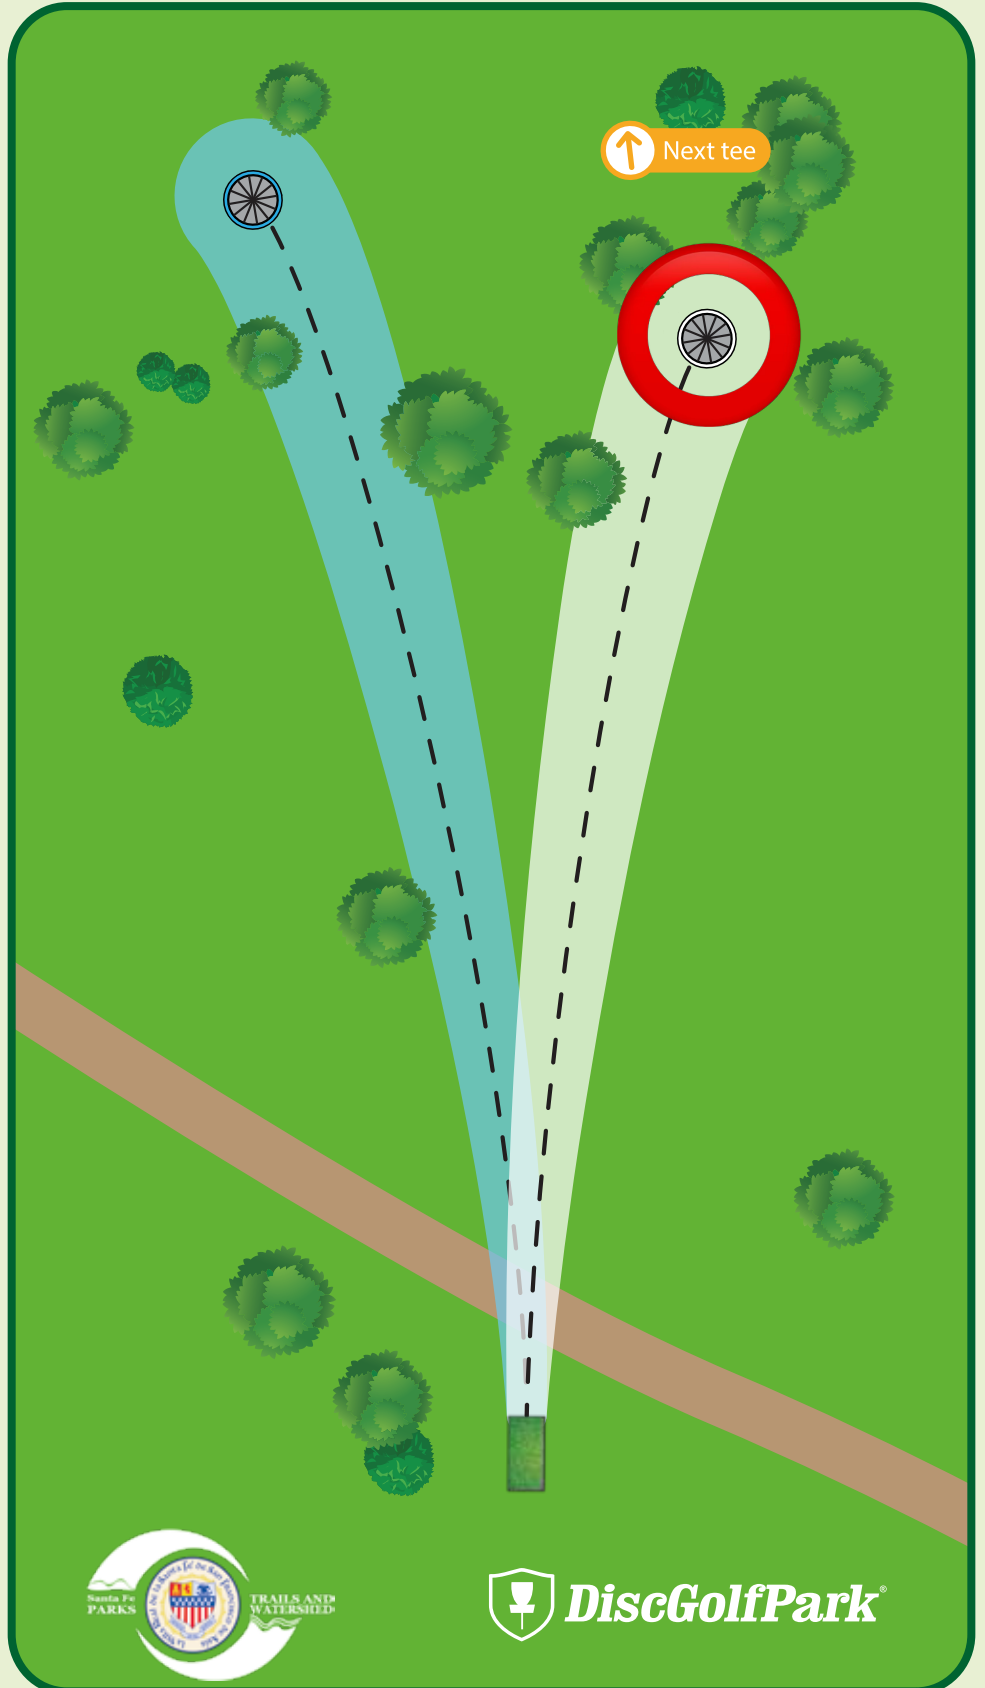

Jaguar Ridge DiscGolfPark®

#2

Par 3

A: 295 ft

B: 285 ft

Please let the group in front of you finish the hole before you begin to tee off.

Please be aware of surrounding holes and tees. Do not throw if anyone is in your way.