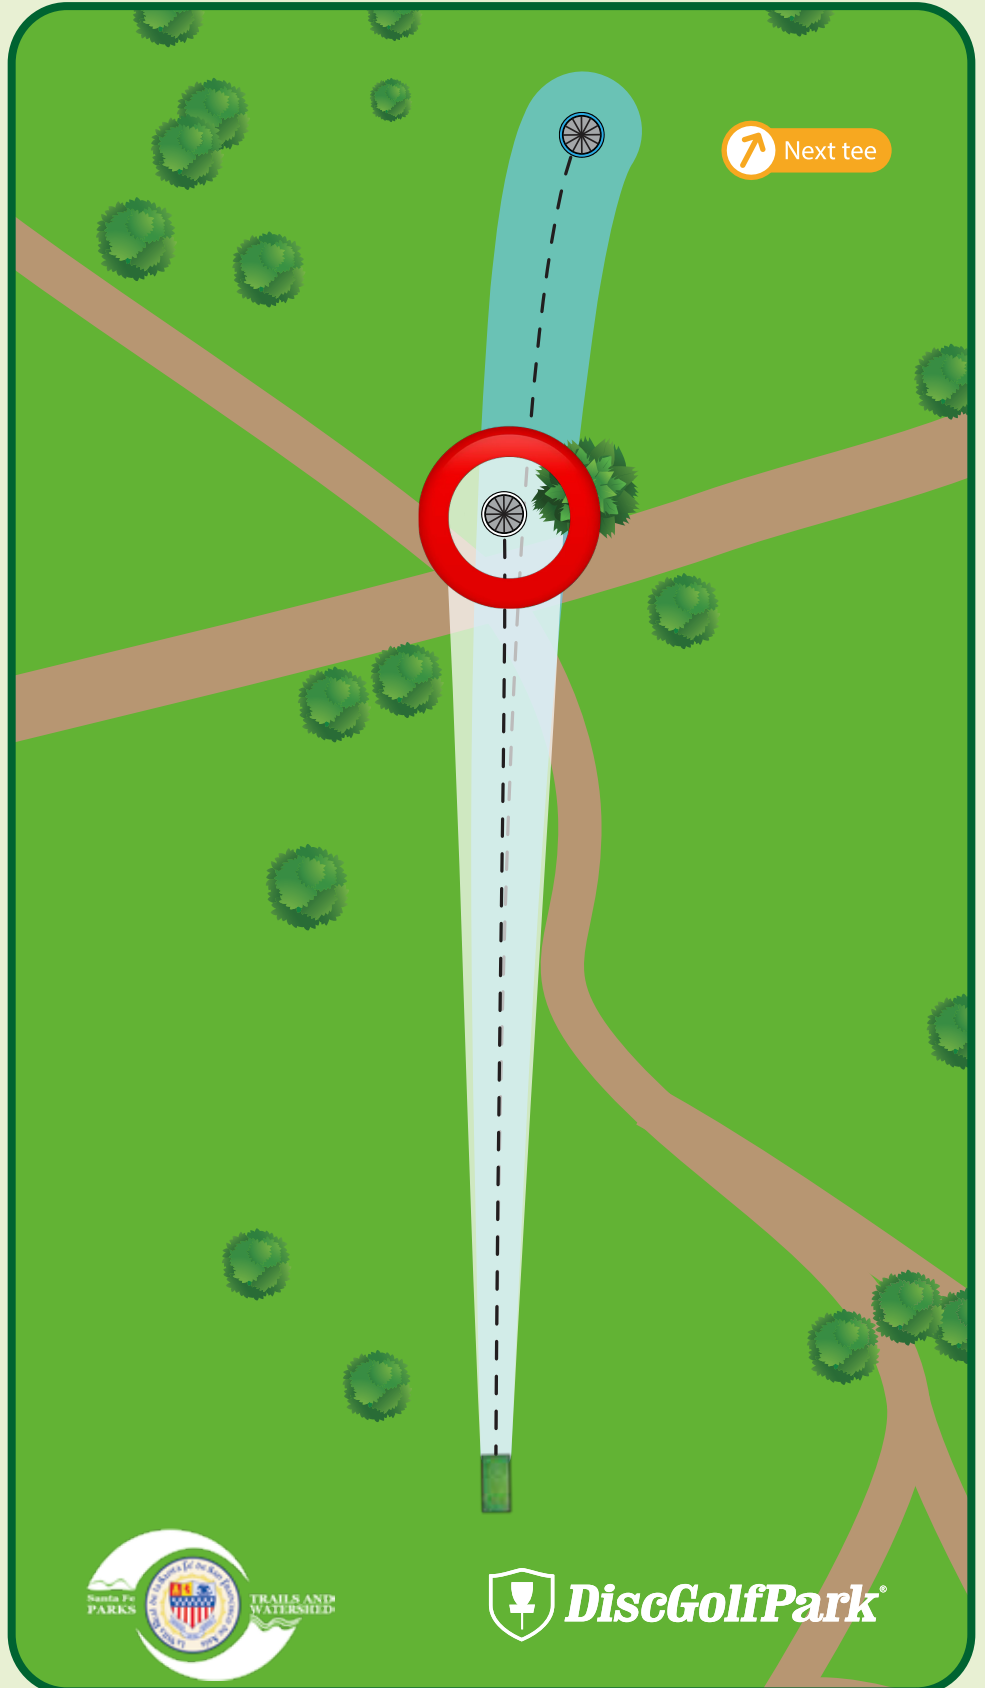

Jaguar Ridge DiscGolfPark®

#6

Par 3

A: 405 ft

B: 335 ft

Please let the group in front of you finish the hole before you begin to tee off.

Please be aware of surrounding holes and tees. Do not throw if anyone is in your way.