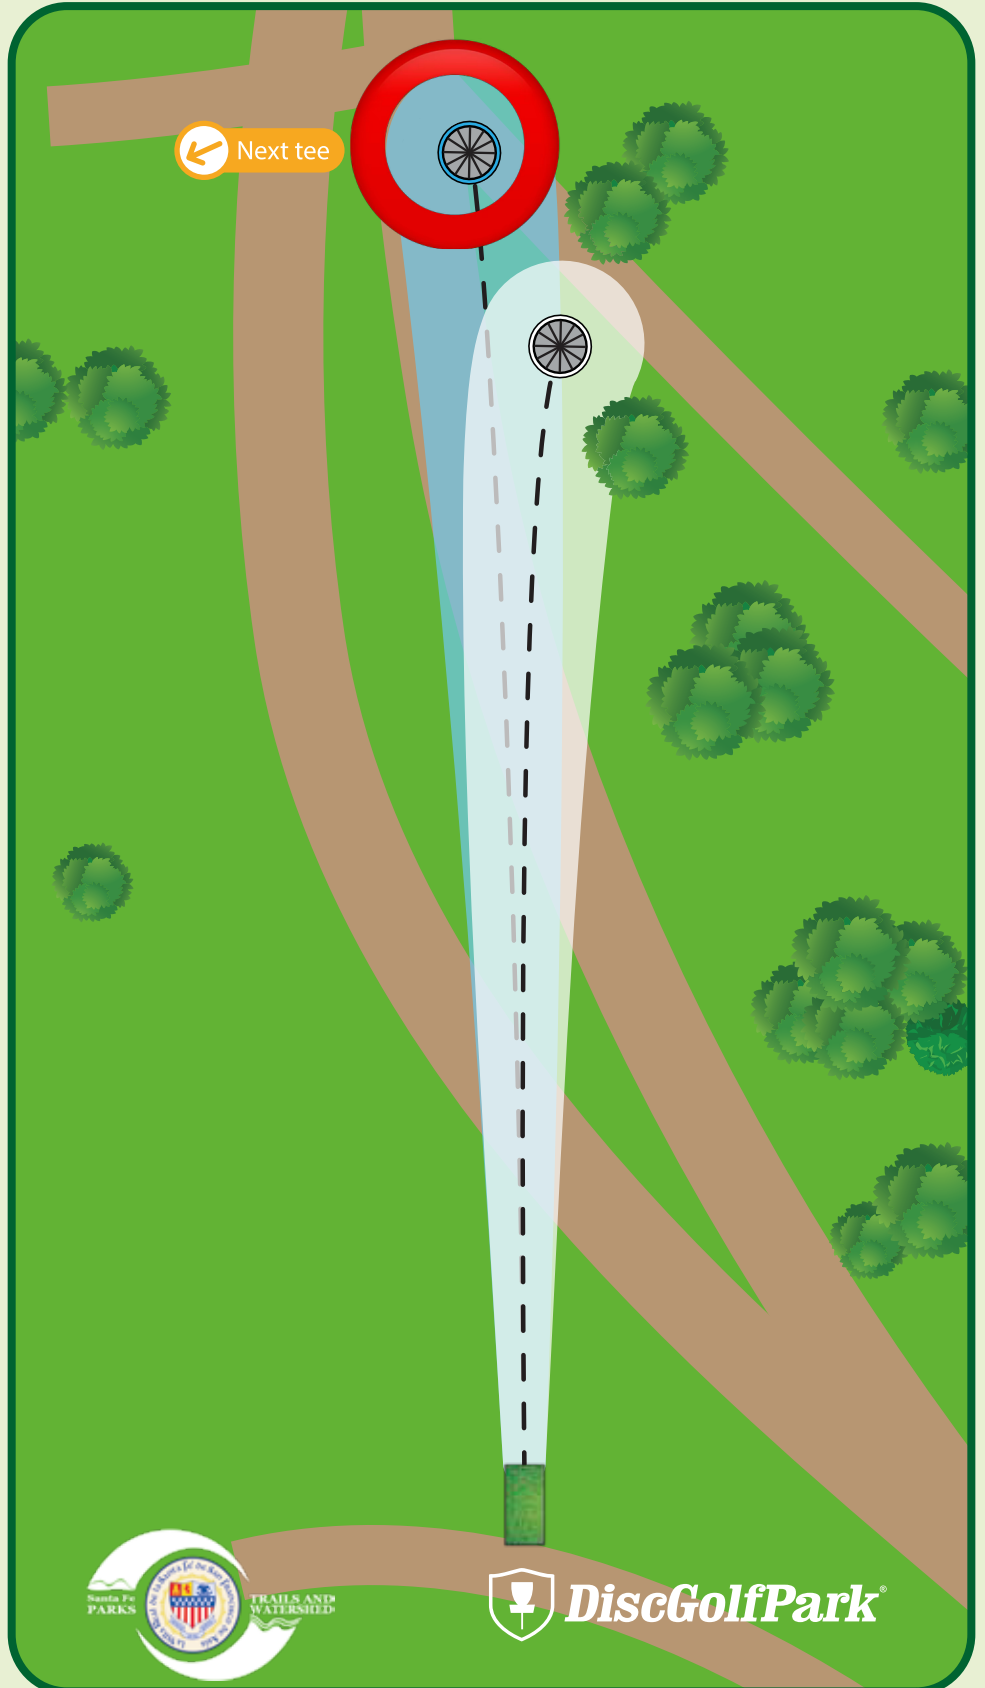

Jaguar Ridge DiscGolfPark®

#10

Par 3

A: 365 ft

B: 295 ft

Please let the group in front of you finish the hole before you begin to tee off.

Please be aware of surrounding holes and tees. Do not throw if anyone is in your way.