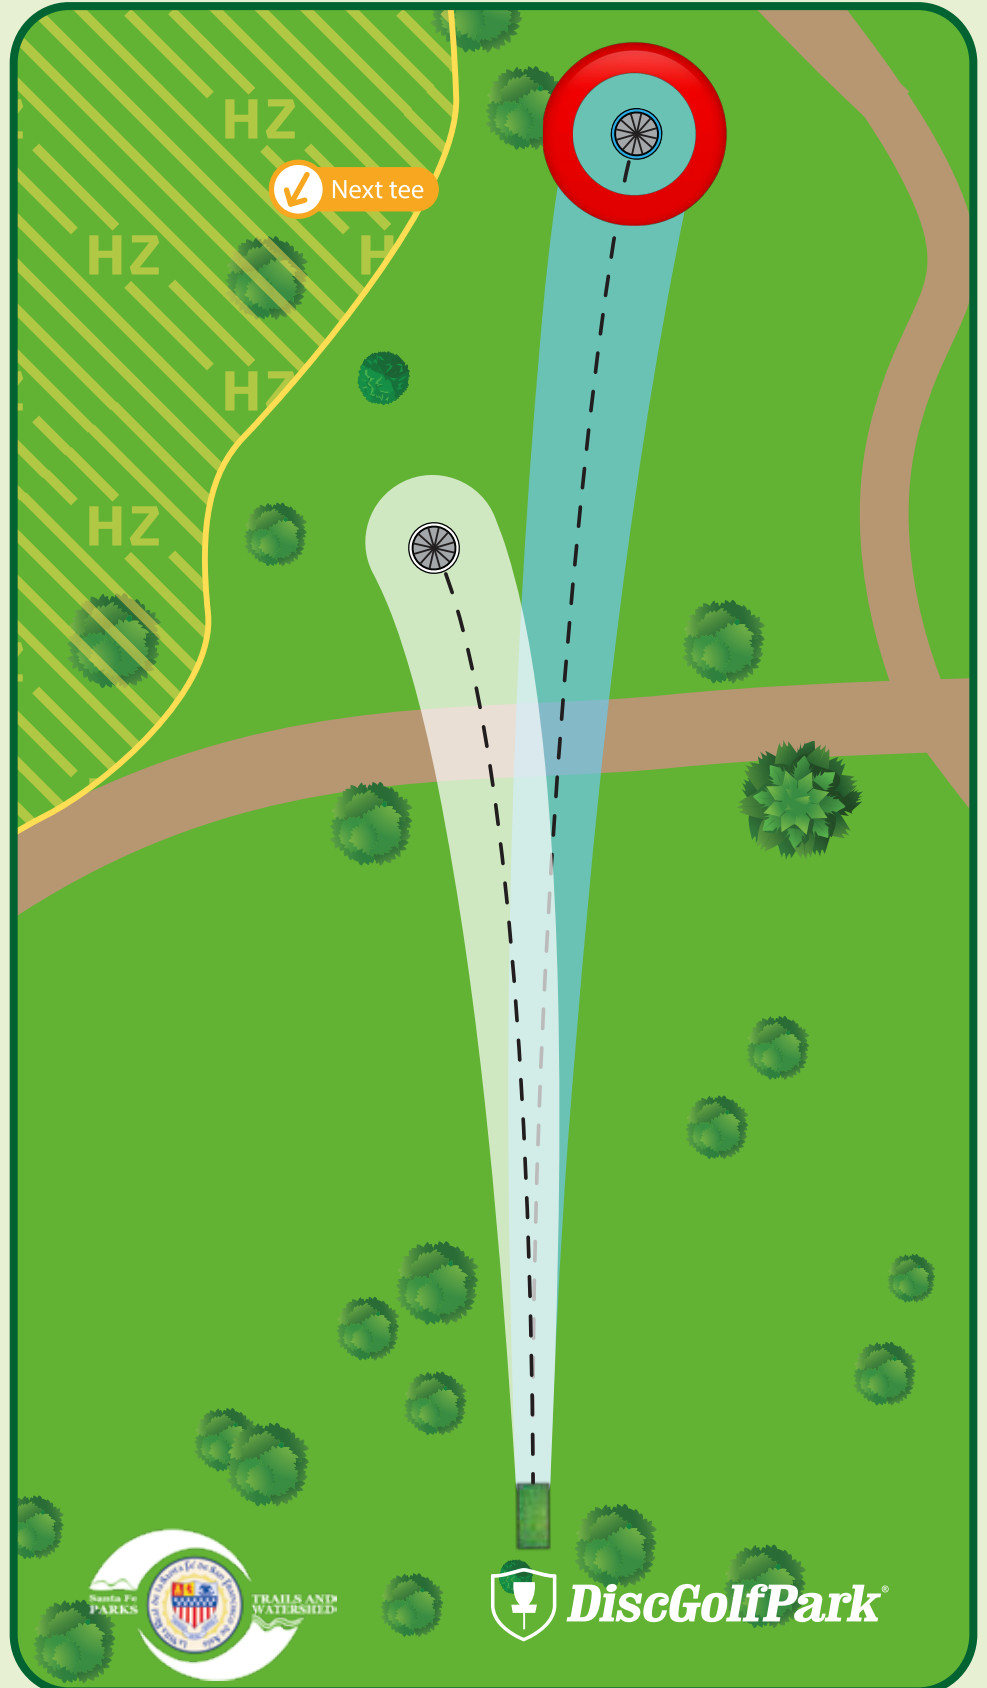

Jaguar Ridge DiscGolfPark®

Par 3

A: 420 ft

B: 285 ft

Please let the group in front of you finish the hole before you begin to tee off.

Please be aware of surrounding holes and tees. Do not throw if anyone is in your way.