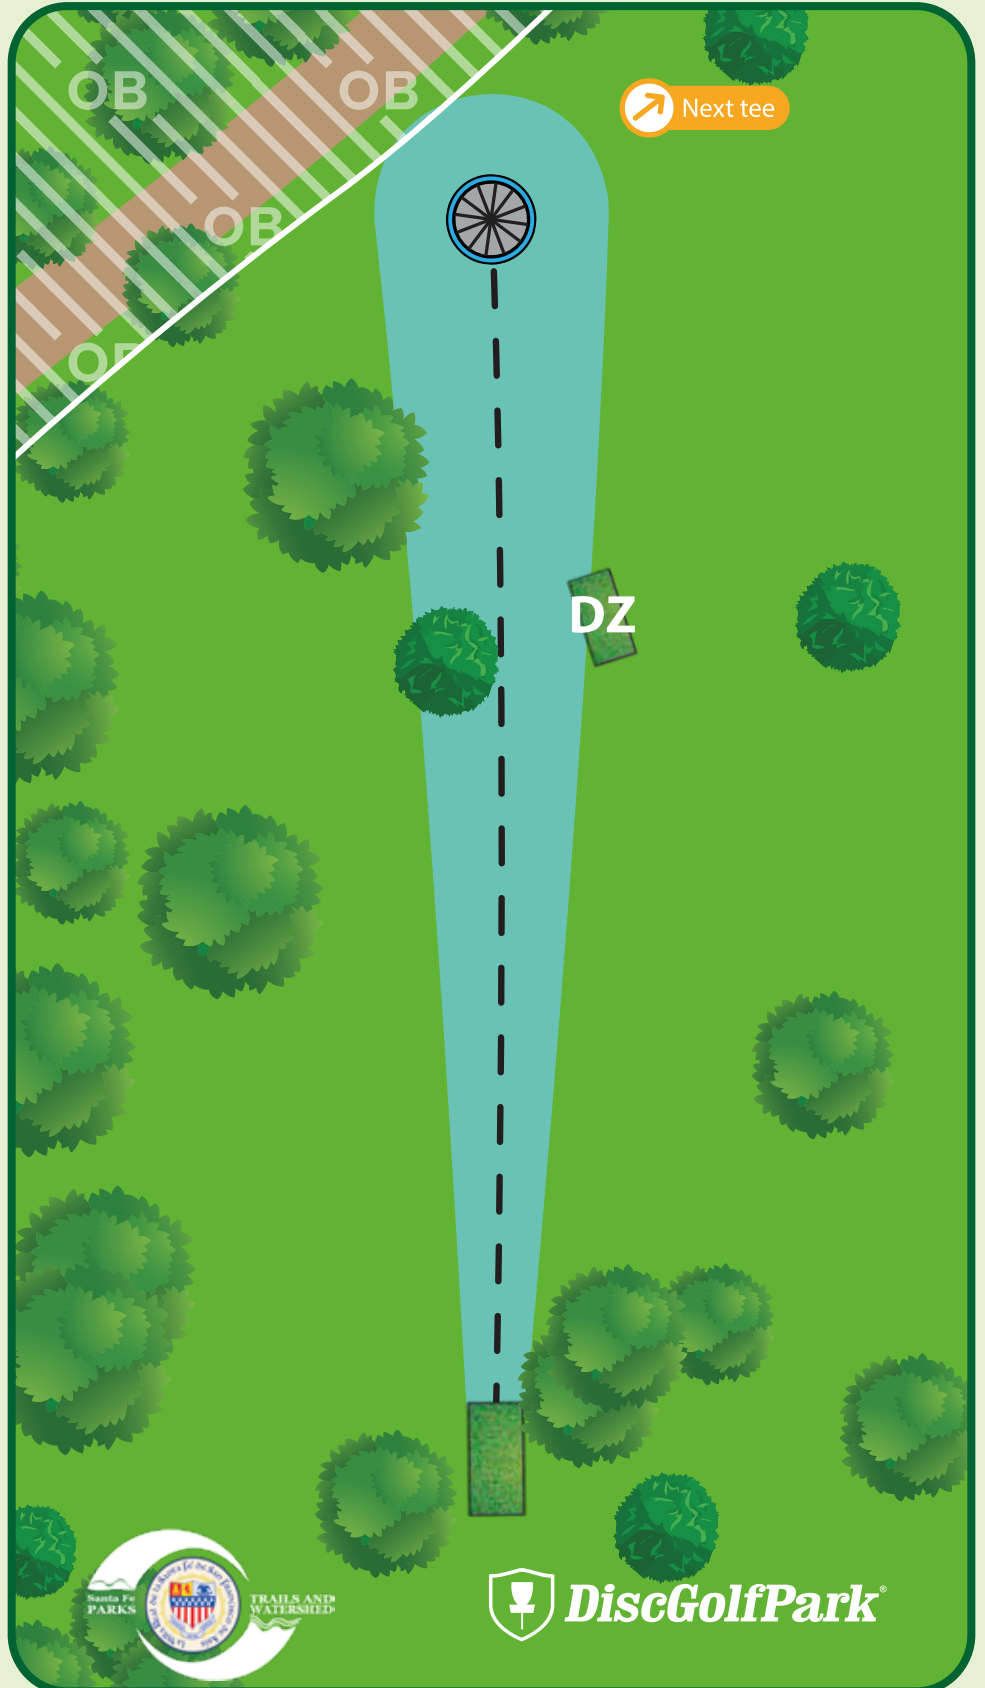

#14

Par 3

A: 345 ft

B: 240 ft

Out-of-Bounds (OB) -
Across OB line - play next shot with one meter relief from where the disc was last in bounds with a 1-stroke penalty.

Please be aware of surrounding holes and tees. Do not throw if anyone is in your way.

If your disc lands in the hazard, throw from the lie with a 1-stroke penalty.

Jaguar Ridge DiscGolfPark®

#15

Par 3

235 ft

Out-of-Bounds (OB) -
Any OB throw off the tee proceeds to drop zone (DZ) with a 1-stroke penalty.

All subsequent throws - play next shot with one meter relief from where the disc was last in bounds with a 1-stroke penalty.

Please be aware of surrounding holes and tees. Do not throw if anyone is in your way.