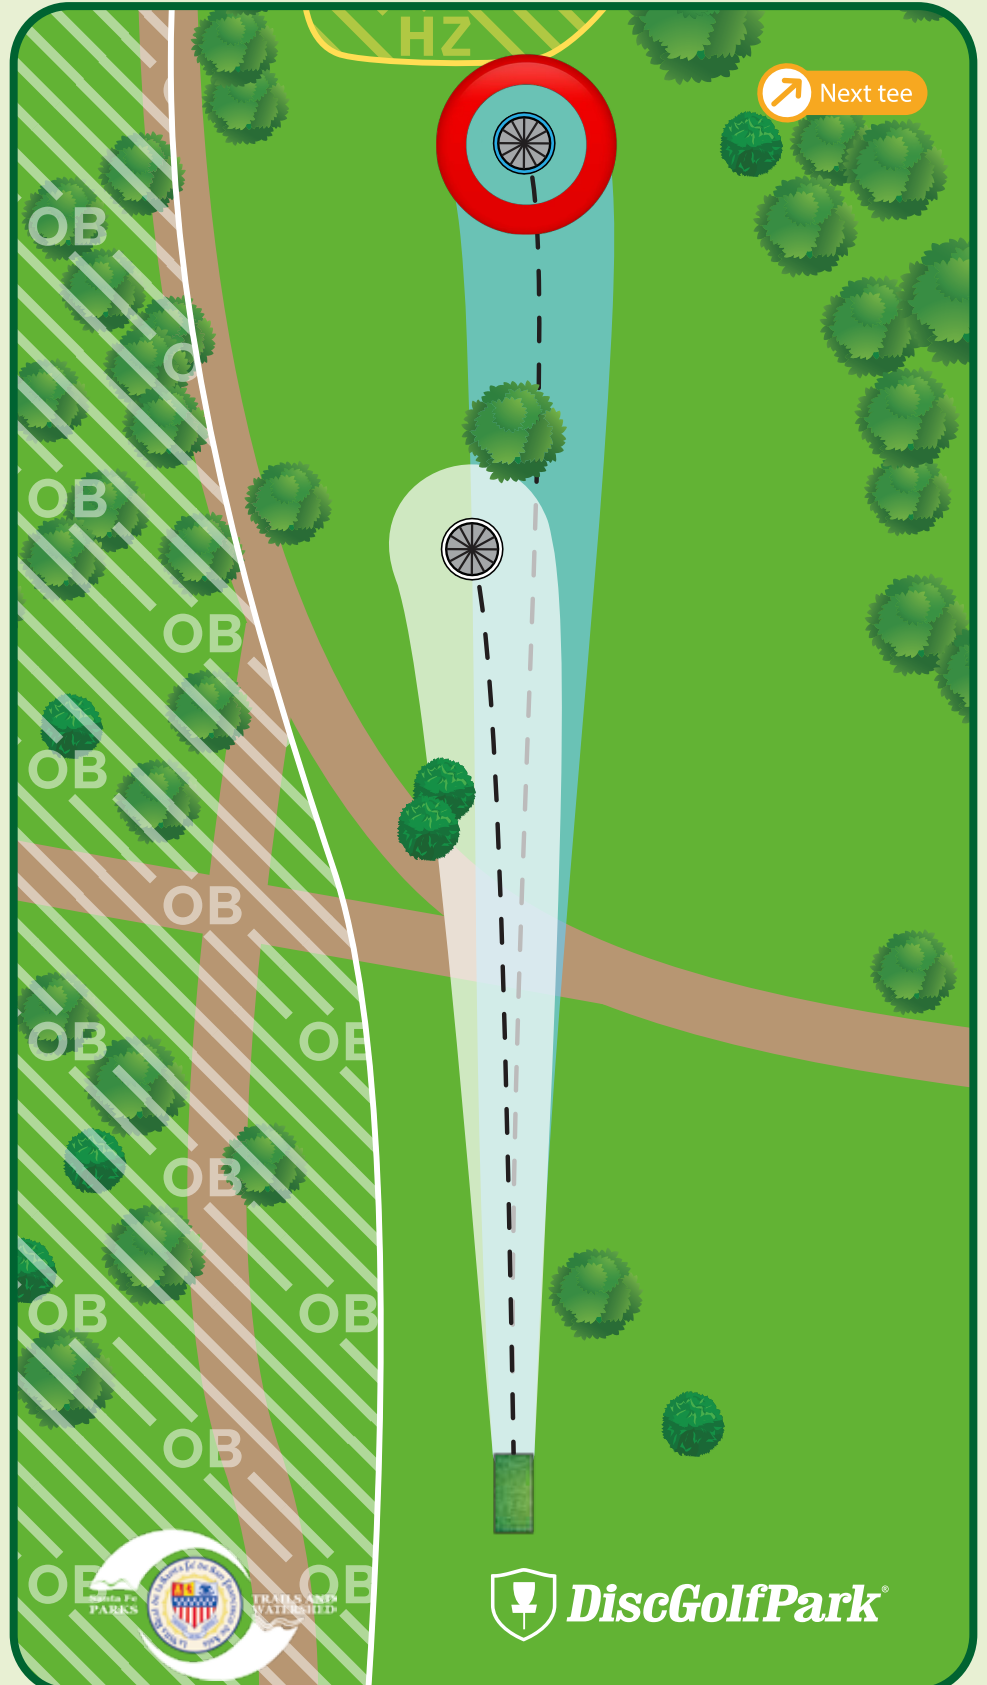

#13

Par 3

A: 310 ft

B: 265 ft

Please let the group in front of you finish the hole before you begin to tee off.

Please be aware of surrounding holes and tees. Do not throw if anyone is in your way.

Jaguar Ridge DiscGolfPark®

#14

Par 3

A: 345 ft

B: 240 ft

Out-of-Bounds (OB) -
Across OB line - play next shot with one meter relief from where the disc was last in bounds with a 1-stroke penalty.

Please be aware of surrounding holes and tees. Do not throw if anyone is in your way.

If your disc lands in the hazard, throw from the lie with a 1-stroke penalty.

Jaguar Ridge DiscGolfPark®

#15

Par 3

235 ft

Out-of-Bounds (OB) -
Any OB throw off the tee proceeds to drop zone (DZ) with a 1-stroke penalty.

All subsequent throws - play next shot with one meter relief from where the disc was last in bounds with a 1-stroke penalty.

Please be aware of surrounding holes and tees. Do not throw if anyone is in your way.