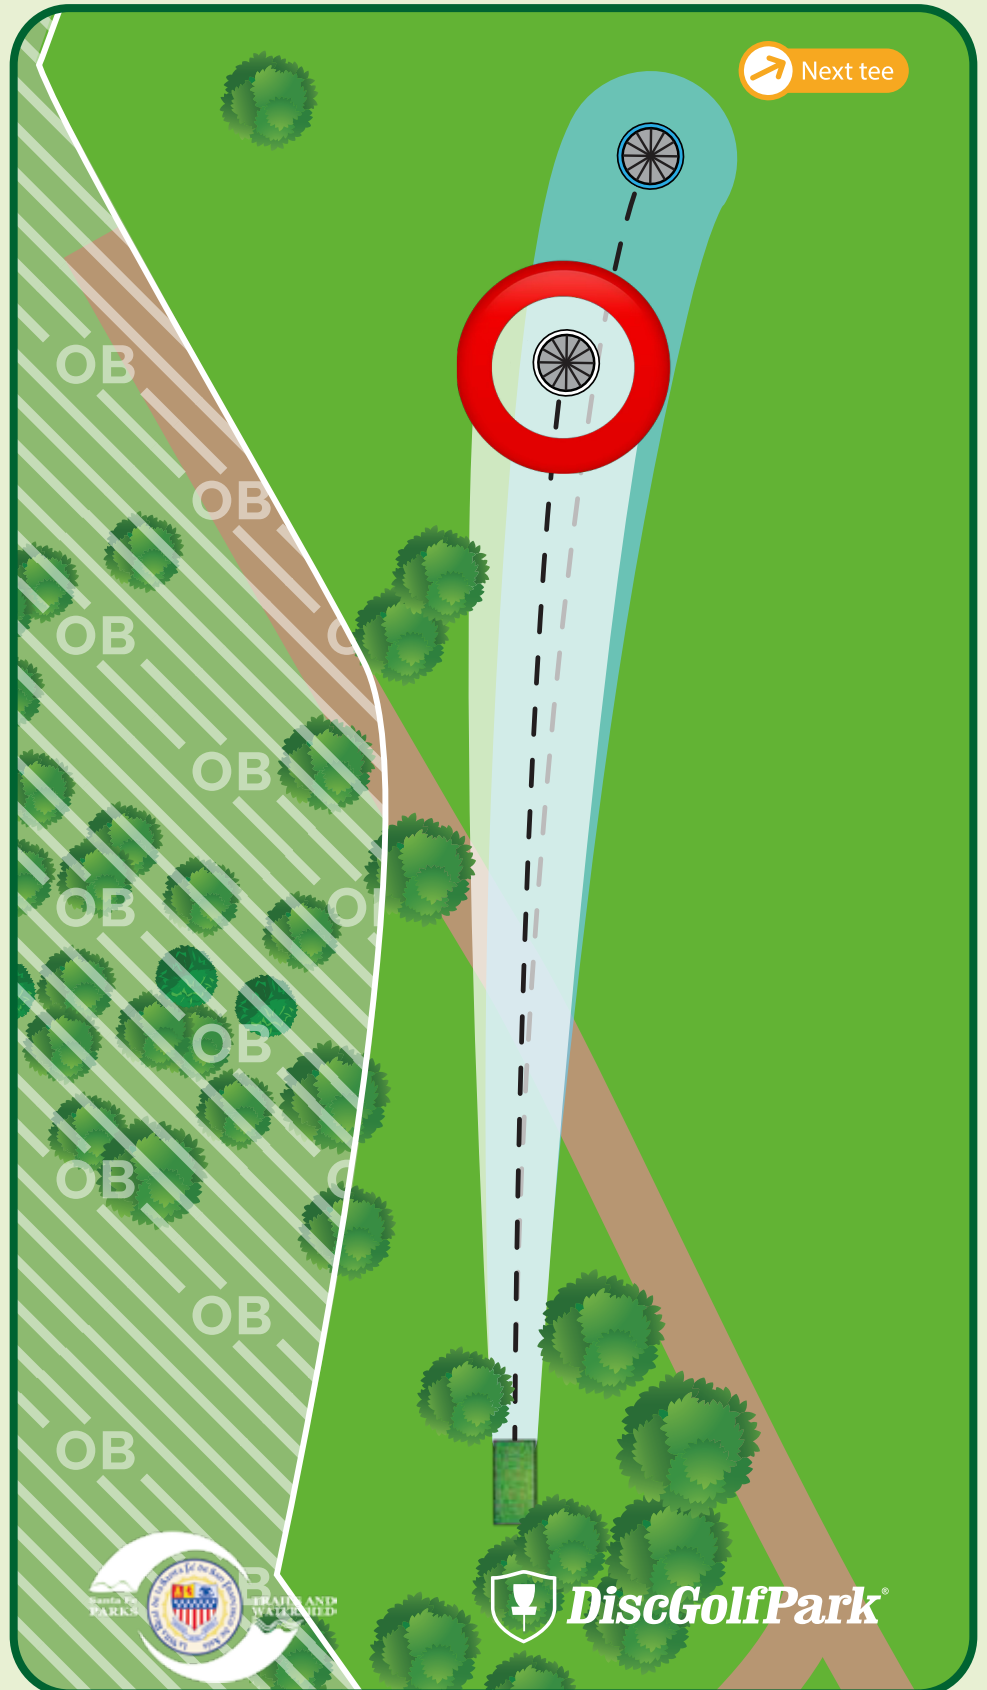

#12

Par 3

A: 330 ft

B: 275 ft

Please let the group in front of you finish the hole before you begin to tee off.

Please be aware of surrounding holes and tees. Do not throw if anyone is in your way.

Jaguar Ridge DiscGolfPark®

#13

Par 3

A: 310 ft

B: 265 ft

Please let the group in front of you finish the hole before you begin to tee off.

Please be aware of surrounding holes and tees. Do not throw if anyone is in your way.

Jaguar Ridge DiscGolfPark®