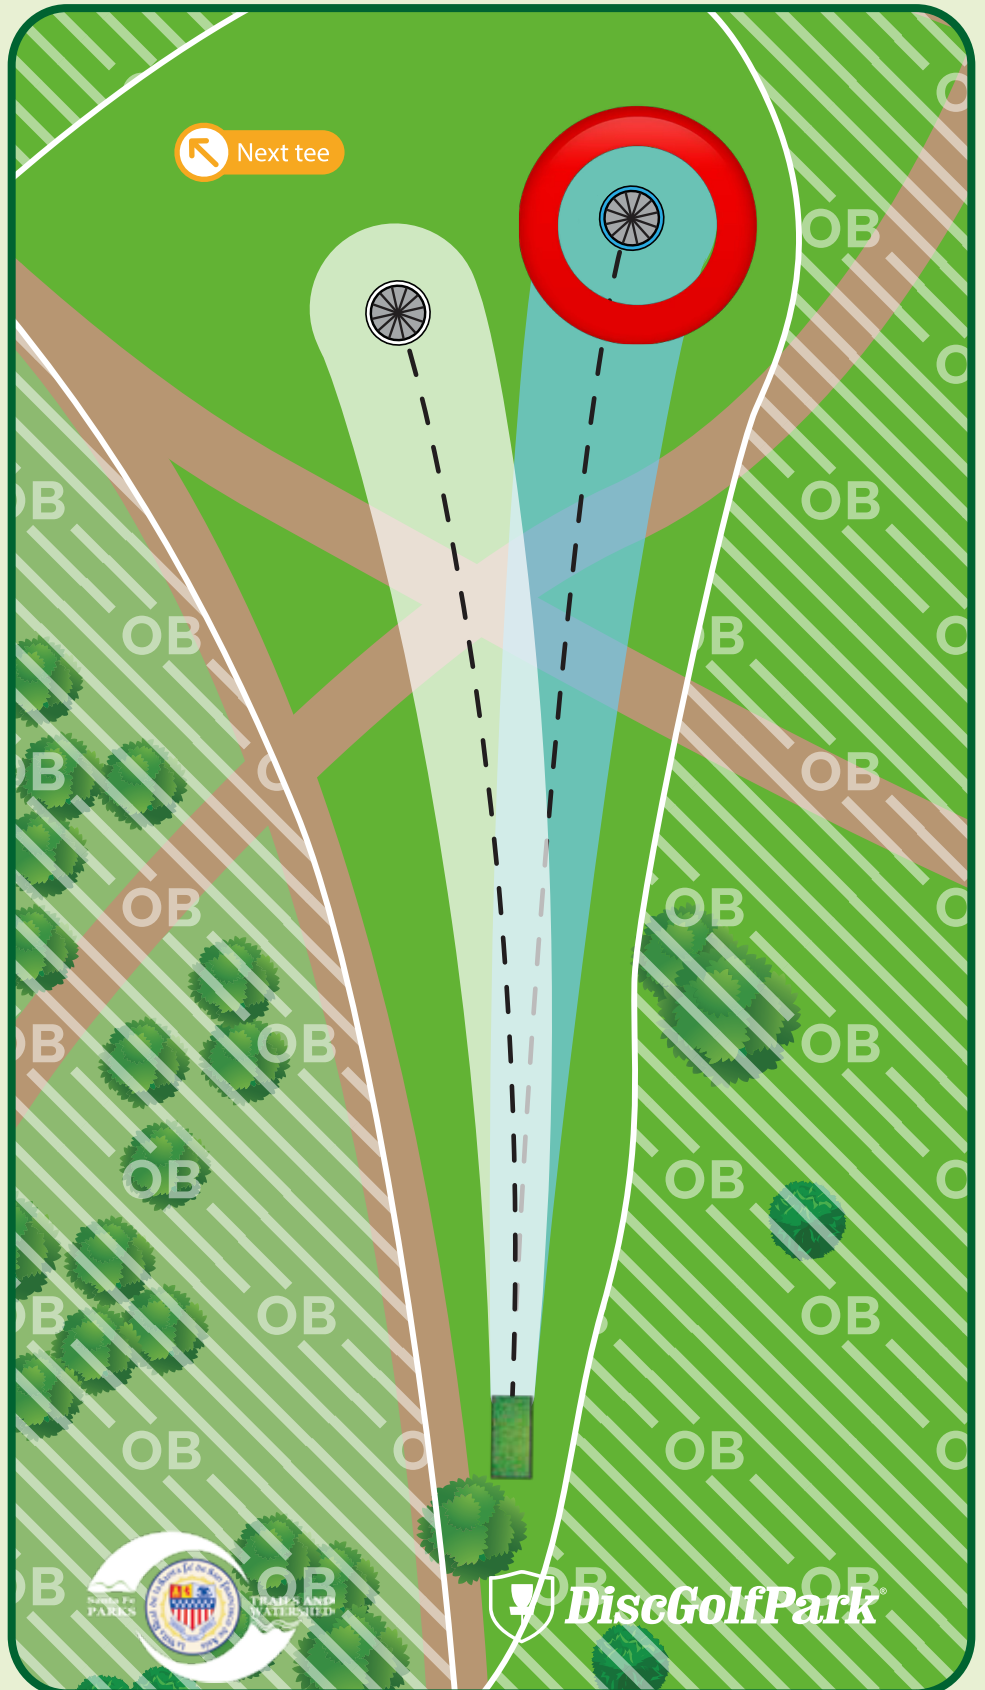

All subsequent throws - play next shot with one meter relief from where the disc was last in bounds with a 1-stroke penalty.

Please be aware of surrounding holes and tees. Do not throw if anyone is in your way.

Jaguar Ridge DiscGolfPark®

#16

Par 3

A: 325 ft

B: 290 ft

Out-of-Bounds (OB) -
Across OB line - play next
shot with one meter relief
from where the disc was
last in bounds with a
1-stroke penalty.

Please be aware of
surrounding holes and
tees. Do not throw if
anyone is in your way.

Jaguar Ridge DiscGolfPark®

Par 3

A: 380 ft

B: 320 ft

! **Out-of-Bounds (OB) -**
Across OB line - play next
shot with one meter relief
from where the disc was
last in bounds with a
1-stroke penalty.

Please be aware of
surrounding holes and
tees. Do not throw if
anyone is in your way.

Jaguar Ridge DiscGolfPark®

#18

Par 4

A: 675 ft

B: 475 ft

Out-of-Bounds (OB) -
Across OB line - play next
shot with one meter relief
from where the disc was
last in bounds with a
1-stroke penalty.

Please be aware of
surrounding holes and
tees. Do not throw if
anyone is in your way.