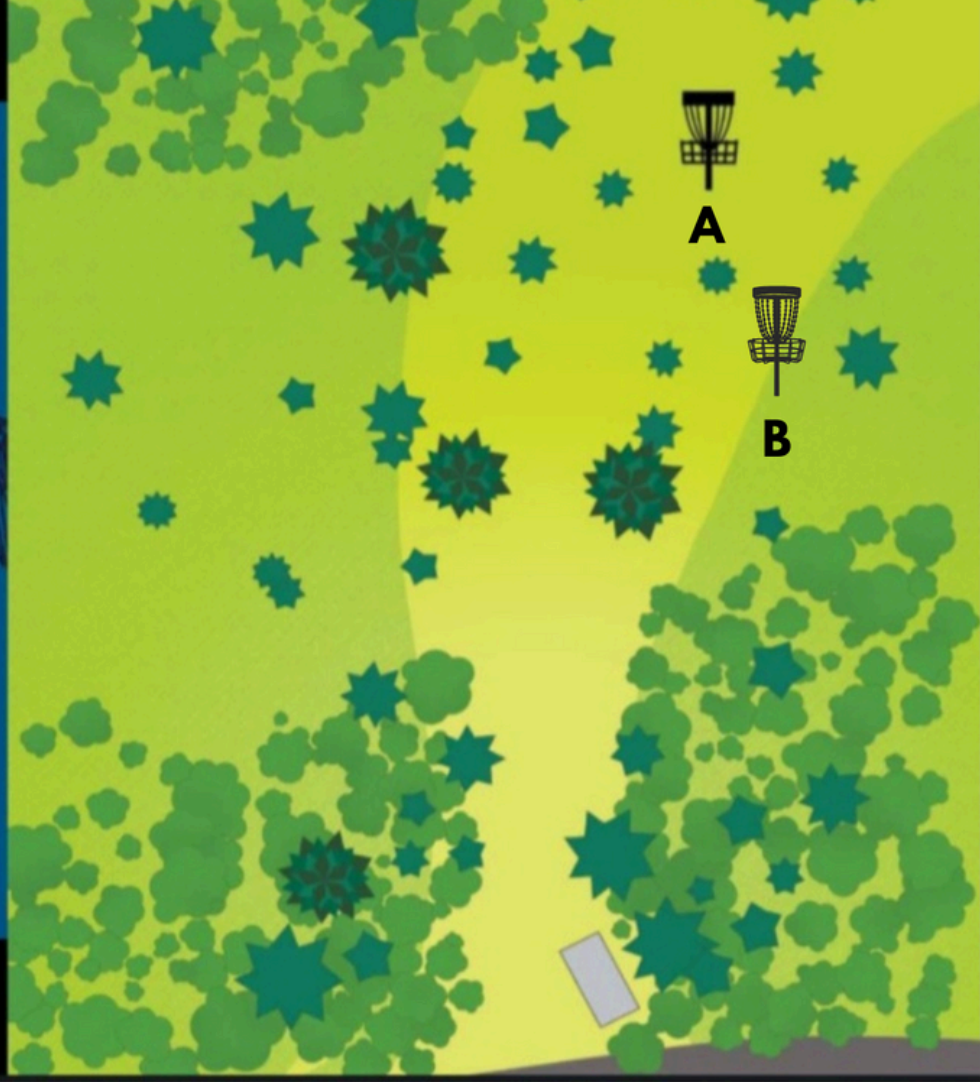

NW

1

PAR 3

A 289 FT

B 245 FT

SIGNS COURTESY OF THE GENEROUS SUPPORT  
OF WASHINGTON TEAM DISC GOLF & PIERCE COUNTY  
DISC GOLF PLAYERS' ASSOCIATION

OB over fence on right. Play where it went out

NW

2

PAR 3  
284 FT

SIGNS COURTESY OF THE GENEROUS SUPPORT  
OF WASHINGTON TEAM DISC GOLF & PIERCE COUNTY  
DISC GOLF PLAYERS' ASSOCIATION

OB over fence on right. Play where it went out

NW

3

PAR 3  
348 FT

SIGNS COURTESY OF THE GENEROUS SUPPORT  
OF WASHINGTON TEAM DISC GOLF & PIERCE COUNTY  
DISC GOLF PLAYERS' ASSOCIATION

Must be right of mando. Drop zone if missed

NW

4

PAR 3  
285 FT

SIGNS COURTESY OF THE GENEROUS SUPPORT  
OF WASHINGTON TEAM DISC GOLF & PIERCE COUNTY  
DISC GOLF PLAYERS' ASSOCIATION

NW

5

PAR 4  
565 FT

SIGNS COURTESY OF THE GENEROUS SUPPORT  
OF WASHINGTON TEAM DISC GOLF & PIERCE COUNTY  
DISC GOLF PLAYERS' ASSOCIATION

OB over fence on right. Play where it went  
out

NW

6

PAR 3

A 312 FT

B 273 FT

SIGNS COURTESY OF THE GENEROUS SUPPORT  
OF WASHINGTON TEAM DISC GOLF & PIERCE COUNTY  
DISC GOLF PLAYERS' ASSOCIATION