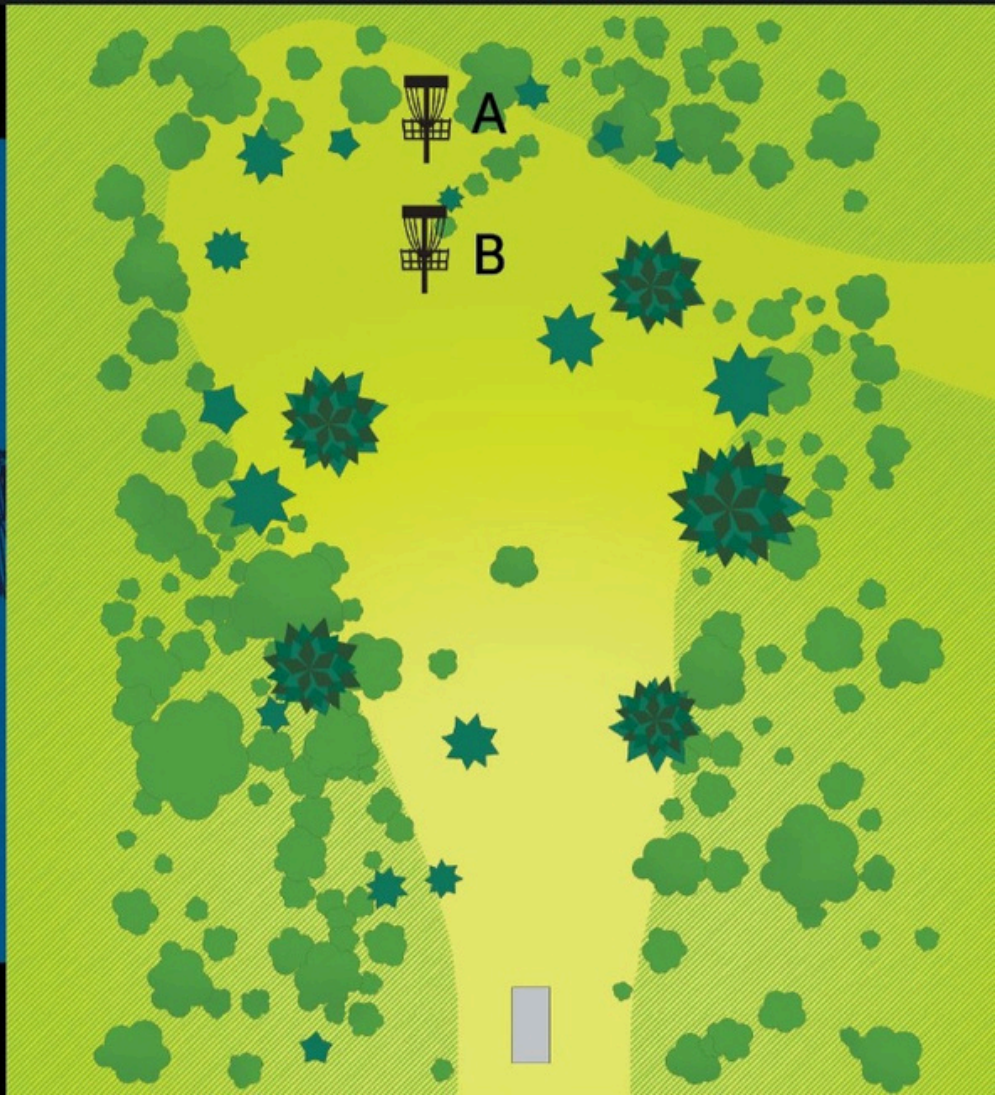

2

PAR 3  
284 FT

SIGNS COURTESY OF THE GENEROUS SUPPORT  
OF WASHINGTON TEAM DISC GOLF & PIERCE COUNTY  
DISC GOLF PLAYERS' ASSOCIATION

OB over fence on right. Play where it went out

NW

3

PAR 3  
348 FT

SIGNS COURTESY OF THE GENEROUS SUPPORT  
OF WASHINGTON TEAM DISC GOLF & PIERCE COUNTY  
DISC GOLF PLAYERS' ASSOCIATION

Must be right of mando. Drop zone if missed

NW

4

PAR 3  
285 FT

SIGNS COURTESY OF THE GENEROUS SUPPORT  
OF WASHINGTON TEAM DISC GOLF & PIERCE COUNTY  
DISC GOLF PLAYERS' ASSOCIATION

NW

5

PAR 4  
565 FT

SIGNS COURTESY OF THE GENEROUS SUPPORT  
OF WASHINGTON TEAM DISC GOLF & PIERCE COUNTY  
DISC GOLF PLAYERS' ASSOCIATION

OB over fence on right. Play where it went  
out

NW

6

PAR 3

A 312 FT

B 273 FT

SIGNS COURTESY OF THE GENEROUS SUPPORT  
OF WASHINGTON TEAM DISC GOLF & PIERCE COUNTY  
DISC GOLF PLAYERS' ASSOCIATION

NW

7

PAR 3  
304 FT

SIGNS COURTESY OF THE GENEROUS SUPPORT  
OF WASHINGTON TEAM DISC GOLF & PIERCE COUNTY  
DISC GOLF PLAYERS' ASSOCIATION

Must be left of Mando. Drop zone if missed

FORT STEILACOOM DISC GOLF COURSE