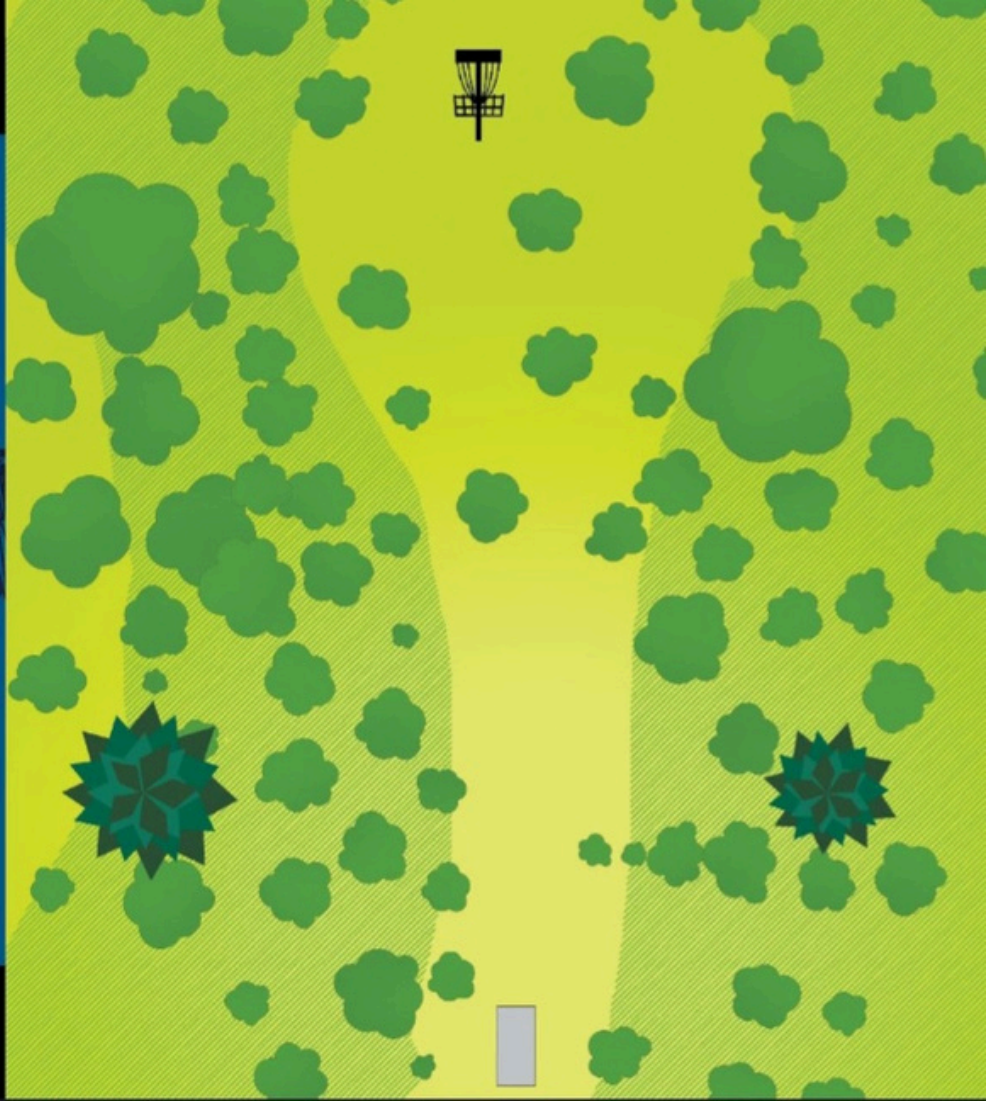

NW

1

PAR 3

A 289 FT

B 245 FT

SIGNS COURTESY OF THE GENEROUS SUPPORT  
OF WASHINGTON TEAM DISC GOLF & PIERCE COUNTY  
DISC GOLF PLAYERS' ASSOCIATION

OB over fence on right. Play where it went out

NW

2

PAR 3  
284 FT

SIGNS COURTESY OF THE GENEROUS SUPPORT  
OF WASHINGTON TEAM DISC GOLF & PIERCE COUNTY  
DISC GOLF PLAYERS' ASSOCIATION

OB over fence on right. Play where it went out

NW

3

PAR 3  
348 FT

SIGNS COURTESY OF THE GENEROUS SUPPORT  
OF WASHINGTON TEAM DISC GOLF & PIERCE COUNTY  
DISC GOLF PLAYERS' ASSOCIATION

Must be right of mando. Drop zone if missed

NW

4

PAR 3  
285 FT

SIGNS COURTESY OF THE GENEROUS SUPPORT  
OF WASHINGTON TEAM DISC GOLF & PIERCE COUNTY  
DISC GOLF PLAYERS' ASSOCIATION

NW

5

PAR 4  
565 FT

SIGNS COURTESY OF THE GENEROUS SUPPORT  
OF WASHINGTON TEAM DISC GOLF & PIERCE COUNTY  
DISC GOLF PLAYERS' ASSOCIATION

OB over fence on right. Play where it went  
out

NW

6

PAR 3

A 312 FT

B 273 FT

SIGNS COURTESY OF THE GENEROUS SUPPORT  
OF WASHINGTON TEAM DISC GOLF & PIERCE COUNTY  
DISC GOLF PLAYERS' ASSOCIATION