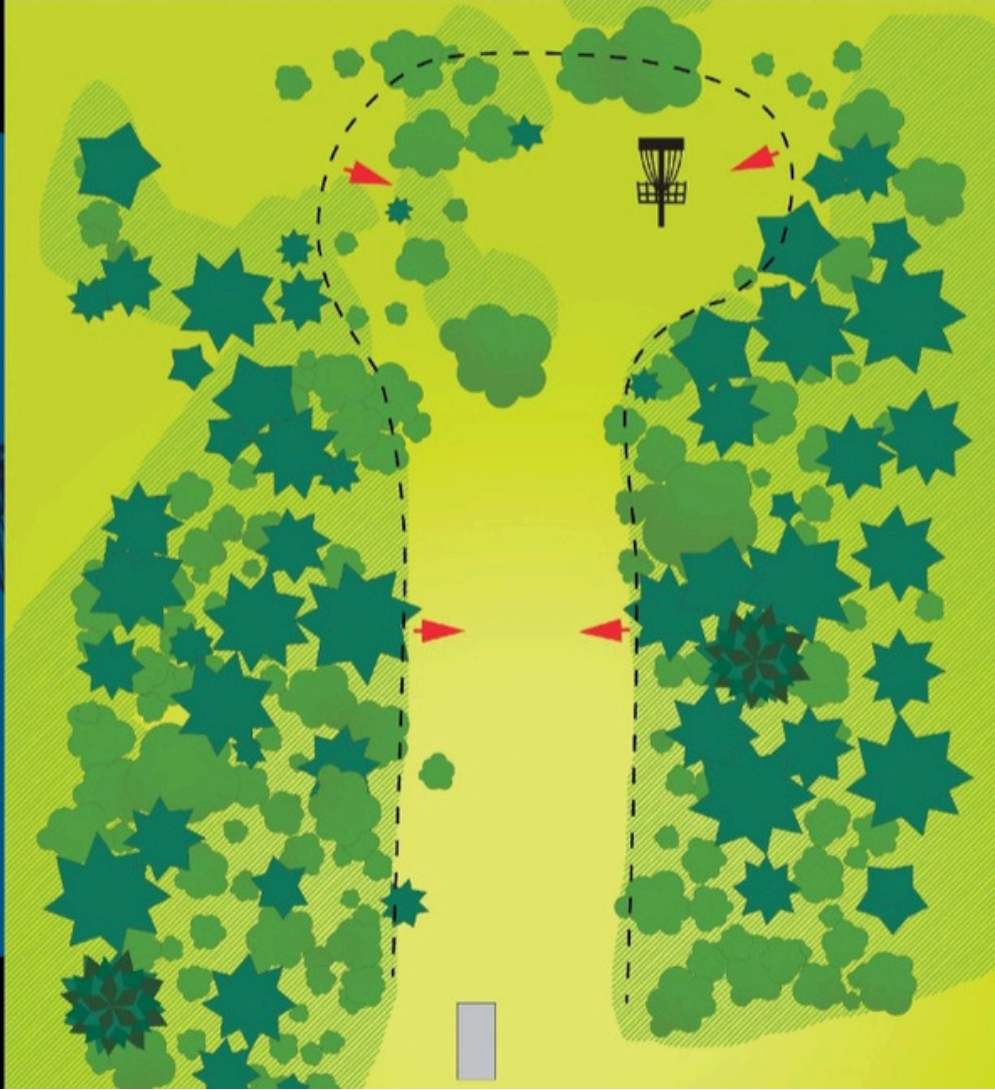

PAR 3

A 247 FT

B 320 FT

SIGNS COURTESY OF THE GENEROUS SUPPORT  
OF WASHINGTON TEAM DISC GOLF & PIERCE COUNTY  
DISC GOLF PLAYERS' ASSOCIATION

NW

10

PAR 3  
332 FT

SIGNS COURTESY OF THE GENEROUS SUPPORT  
OF WASHINGTON TEAM DISC GOLF & PIERCE COUNTY  
DISC GOLF PLAYERS' ASSOCIATION

Peninsula hole. OB left right and beyond basket. Play where it went out.

NW

11

PAR 3  
290 FT

SIGNS COURTESY OF THE GENEROUS SUPPORT  
OF WASHINGTON TEAM DISC GOLF & PIERCE COUNTY  
DISC GOLF PLAYERS' ASSOCIATION