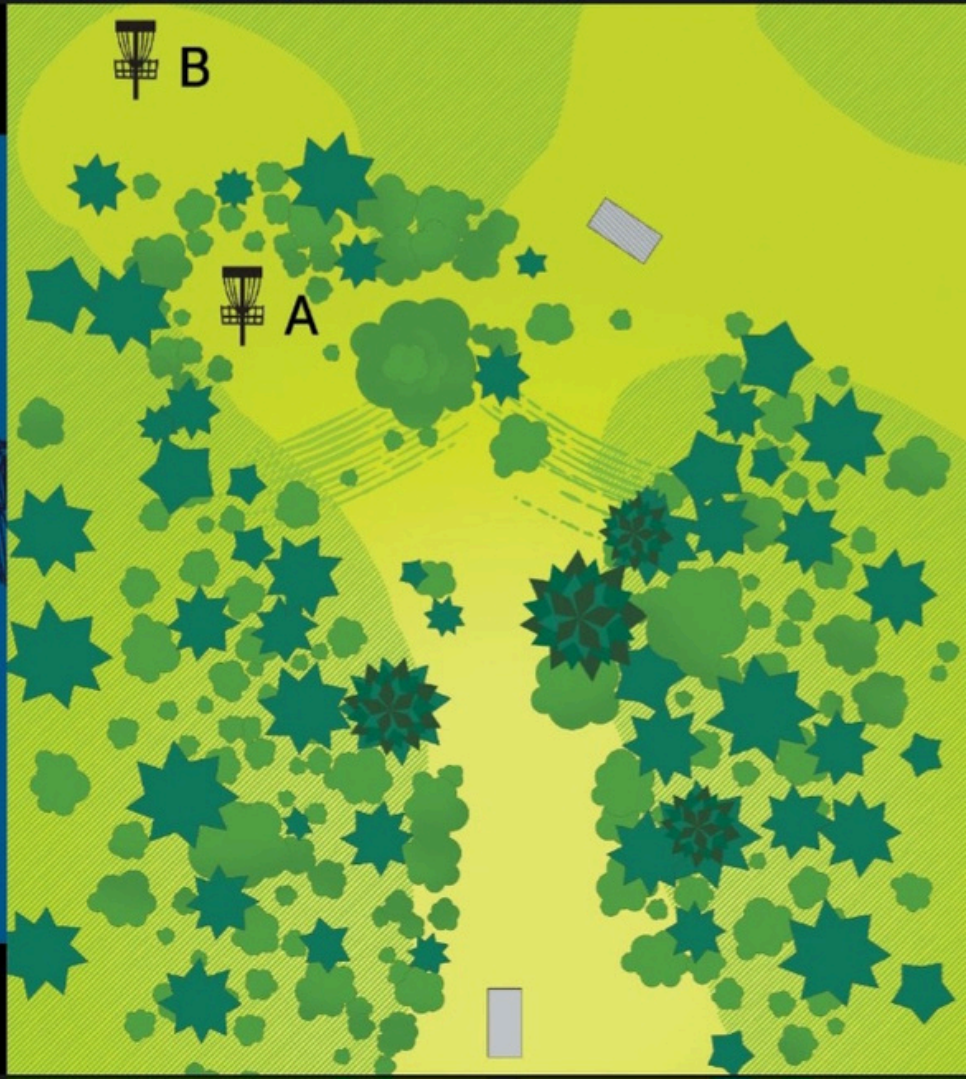

NW

7

PAR 3  
304 FT

SIGNS COURTESY OF THE GENEROUS SUPPORT  
OF WASHINGTON TEAM DISC GOLF & PIERCE COUNTY  
DISC GOLF PLAYERS' ASSOCIATION

Must be left of Mando. Drop zone if missed

FORT STEILACOOM DISC GOLF COURSE

PAR 3

A 247 FT

B 320 FT

SIGNS COURTESY OF THE GENEROUS SUPPORT  
OF WASHINGTON TEAM DISC GOLF & PIERCE COUNTY  
DISC GOLF PLAYERS' ASSOCIATION

NW

10

PAR 3  
332 FT

SIGNS COURTESY OF THE GENEROUS SUPPORT  
OF WASHINGTON TEAM DISC GOLF & PIERCE COUNTY  
DISC GOLF PLAYERS' ASSOCIATION

Peninsula hole. OB left right and beyond basket. Play where it went out.

NW

11

PAR 3  
290 FT

SIGNS COURTESY OF THE GENEROUS SUPPORT  
OF WASHINGTON TEAM DISC GOLF & PIERCE COUNTY  
DISC GOLF PLAYERS' ASSOCIATION