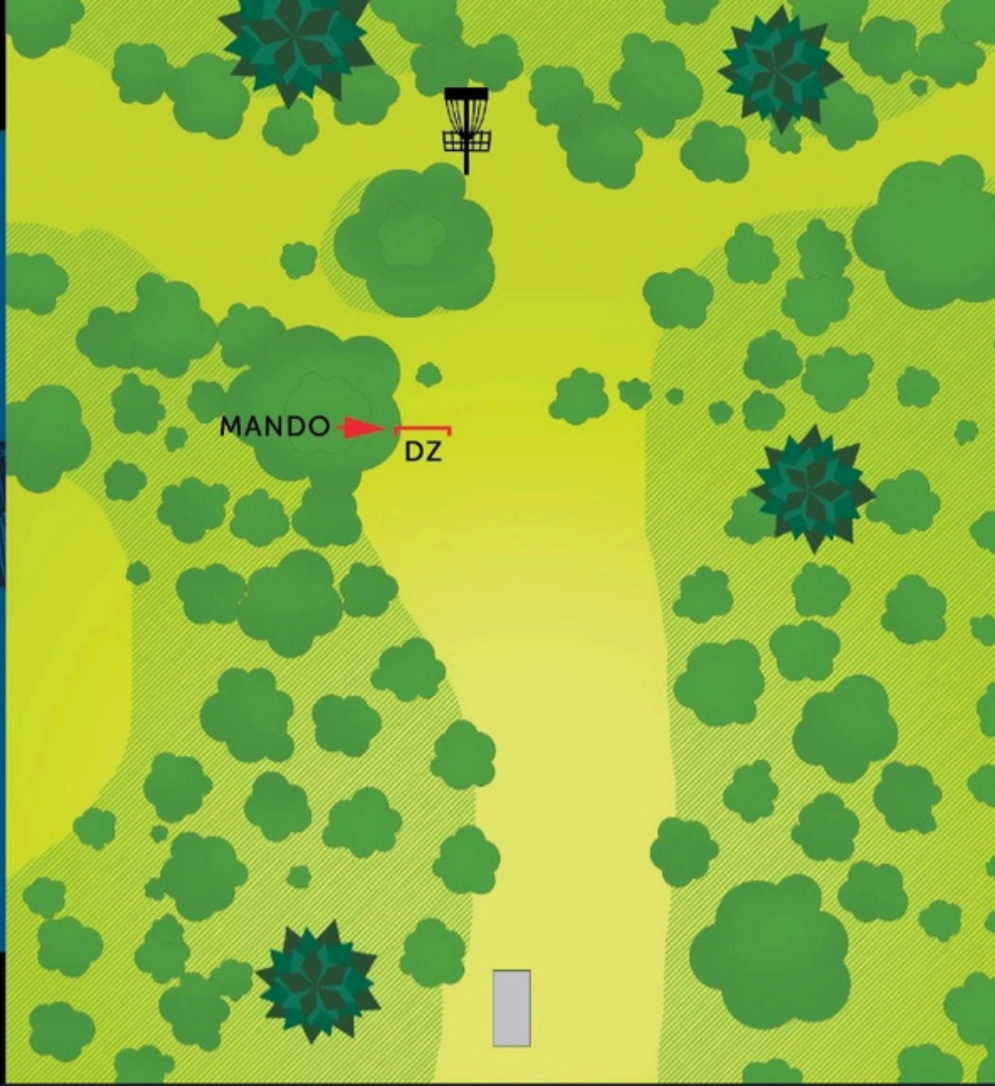

NW

1

PAR 3

A 289 FT

B 245 FT

SIGNS COURTESY OF THE GENEROUS SUPPORT  
OF WASHINGTON TEAM DISC GOLF & PIERCE COUNTY  
DISC GOLF PLAYERS' ASSOCIATION

OB over fence on right. Play where it went out

NW

2

PAR 3  
284 FT

SIGNS COURTESY OF THE GENEROUS SUPPORT  
OF WASHINGTON TEAM DISC GOLF & PIERCE COUNTY  
DISC GOLF PLAYERS' ASSOCIATION

OB over fence on right. Play where it went out

NW

3

PAR 3  
348 FT

SIGNS COURTESY OF THE GENEROUS SUPPORT  
OF WASHINGTON TEAM DISC GOLF & PIERCE COUNTY  
DISC GOLF PLAYERS' ASSOCIATION

Must be right of mando. Drop zone if missed

NW

4

PAR 3  
285 FT

SIGNS COURTESY OF THE GENEROUS SUPPORT  
OF WASHINGTON TEAM DISC GOLF & PIERCE COUNTY  
DISC GOLF PLAYERS' ASSOCIATION

NW

5

PAR 4  
565 FT

SIGNS COURTESY OF THE GENEROUS SUPPORT  
OF WASHINGTON TEAM DISC GOLF & PIERCE COUNTY  
DISC GOLF PLAYERS' ASSOCIATION

OB over fence on right. Play where it went  
out

NW

6

PAR 3

A 312 FT

B 273 FT

SIGNS COURTESY OF THE GENEROUS SUPPORT  
OF WASHINGTON TEAM DISC GOLF & PIERCE COUNTY  
DISC GOLF PLAYERS' ASSOCIATION