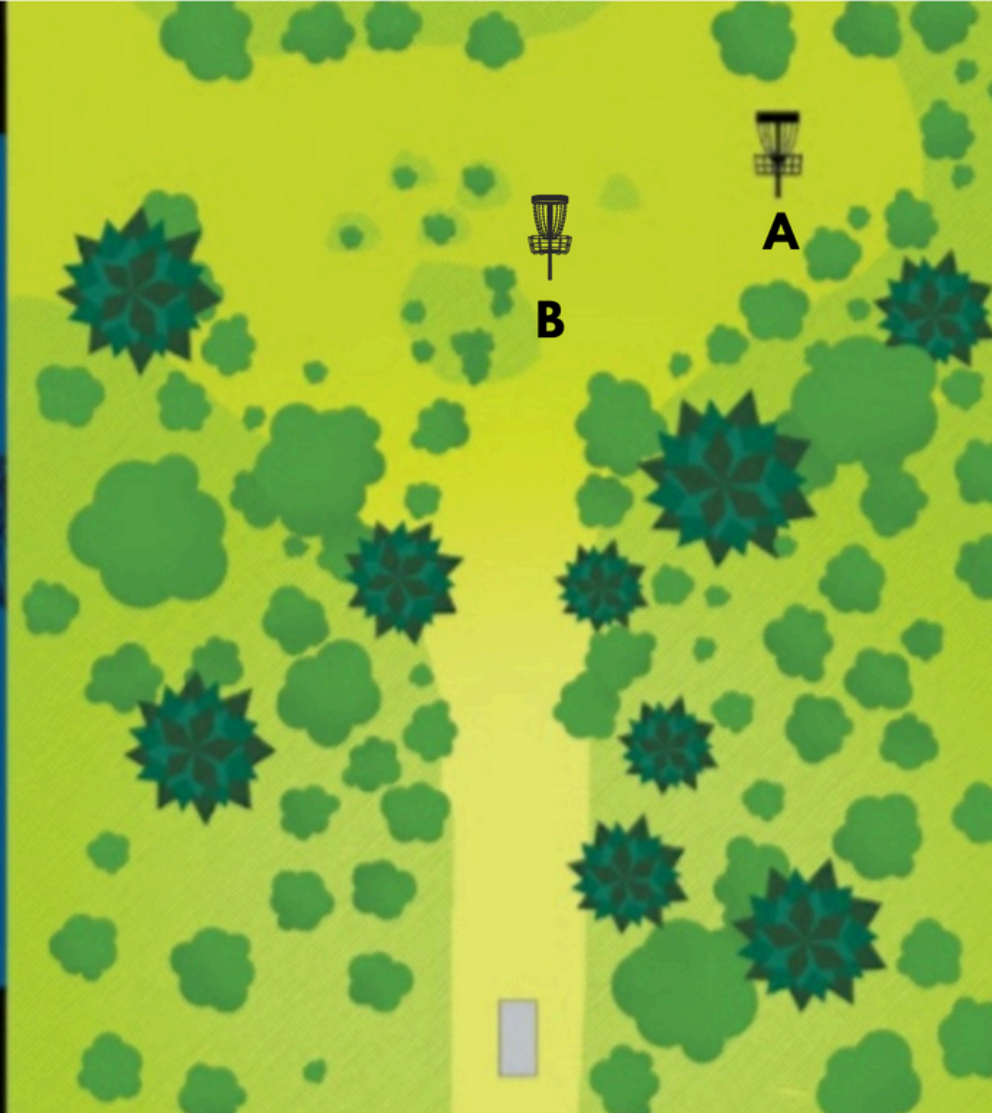

Must be left of mando. Reteer if missed.

NW

14

PAR 3

A 318 FT

B 260 FT

SIGNS COURTESY OF THE GENEROUS SUPPORT  
OF WASHINGTON TEAM DISC GOLF & PIERCE COUNTY  
DISC GOLF PLAYERS' ASSOCIATION

OB from hole 10 on left is in play. Play where it went out