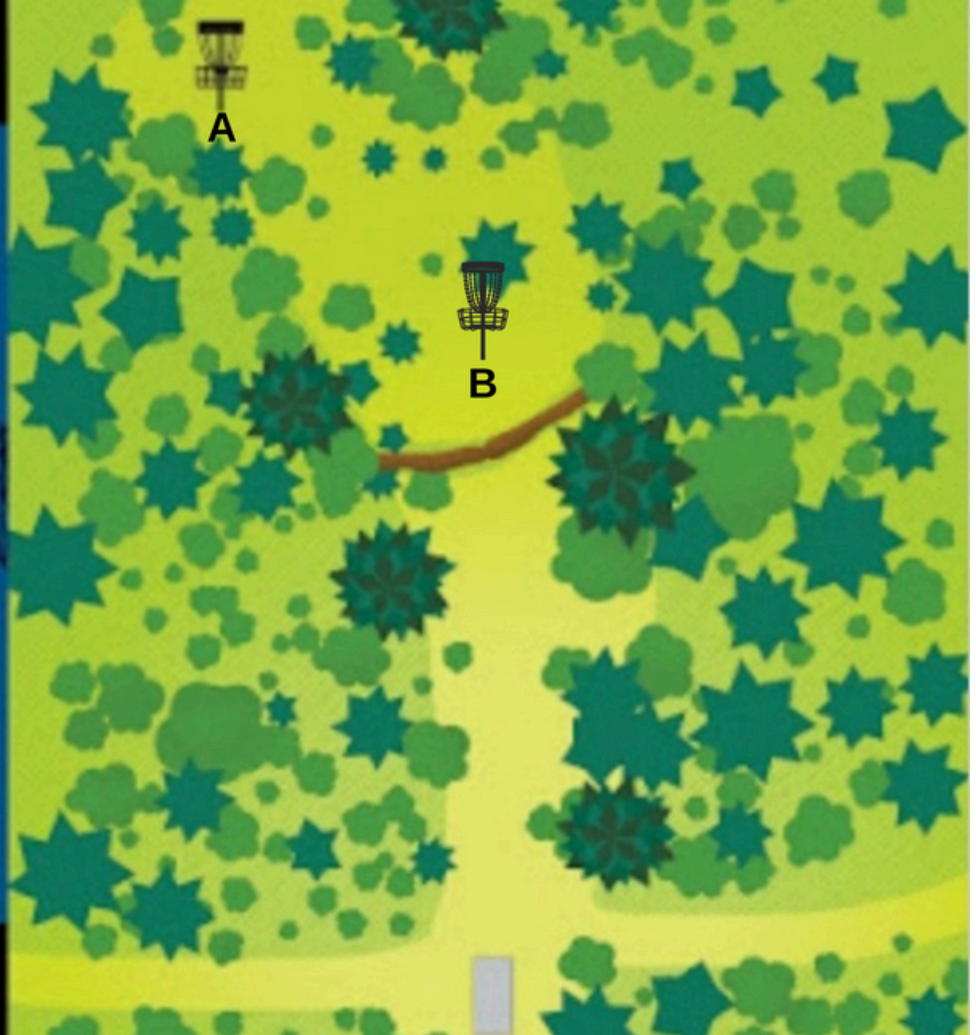

FORT STEILACOOM DISC GOLF COURSE

NW

8

PAR 3

A 355 FT

B 239 FT

SIGNS COURTESY OF THE GENEROUS SUPPORT
OF WASHINGTON TEAM DISC GOLF & PIERCE COUNTY
DISC GOLF PLAYERS ASSOCIATION