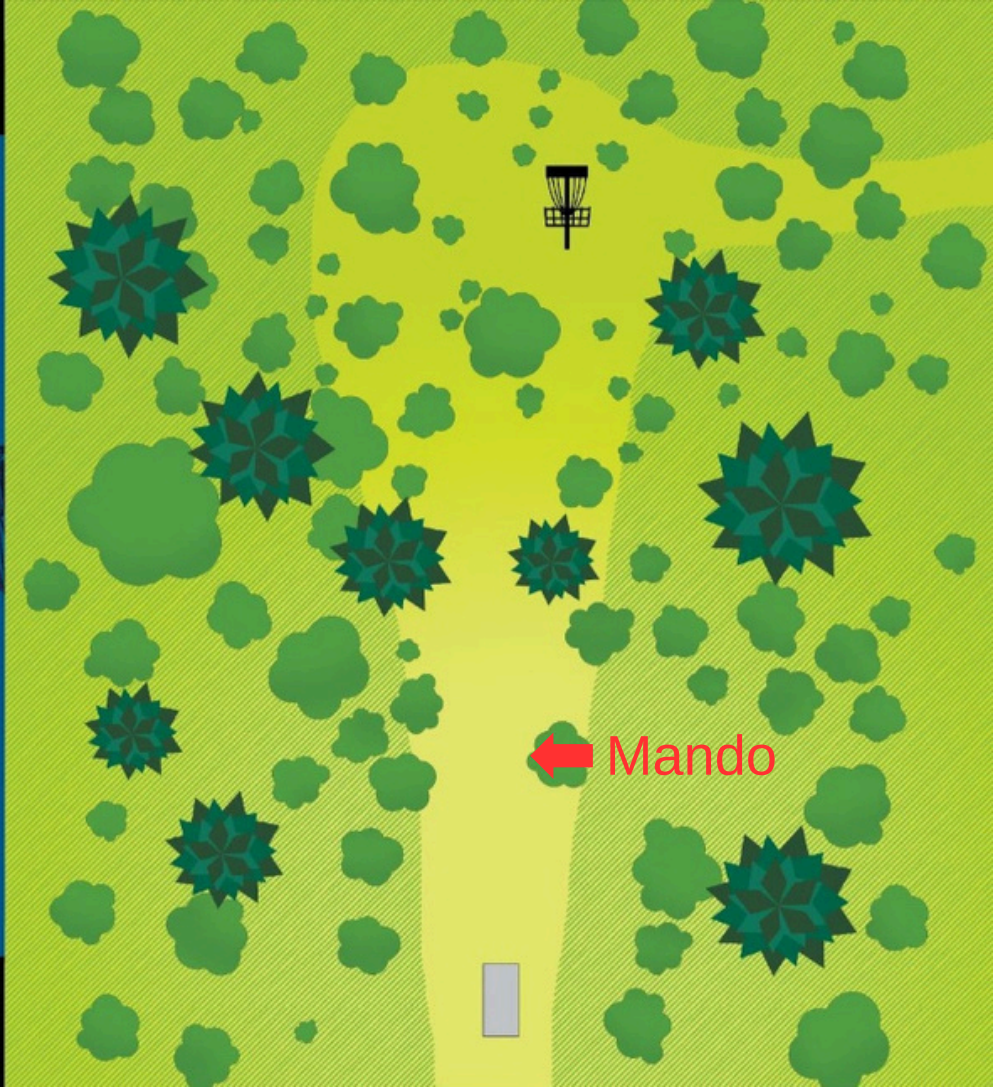

Peninsula hole. OB left right and beyond basket. Play where it went out.

NW

11

PAR 3  
290 FT

SIGNS COURTESY OF THE GENEROUS SUPPORT  
OF WASHINGTON TEAM DISC GOLF & PIERCE COUNTY  
DISC GOLF PLAYERS' ASSOCIATION

OB on or over road long of basket.  
Play where it went out or go to drop zone,  
Players Choice.

NW

12

PAR 3  
310 FT

SIGNS COURTESY OF THE GENEROUS SUPPORT  
OF WASHINGTON TEAM DISC GOLF & PIERCE COUNTY  
DISC GOLF PLAYERS' ASSOCIATION

OB on right. Play where it crossed or go to drop zone. Players Choice.

NW

13

PAR 3  
218 FT

SIGNS COURTESY OF THE GENEROUS SUPPORT  
OF WASHINGTON TEAM DISC GOLF & PIERCE COUNTY  
DISC GOLF PLAYERS' ASSOCIATION

Must be left of mando. Reteer if missed.

NW

14

PAR 3

A 318 FT

B 260 FT

SIGNS COURTESY OF THE GENEROUS SUPPORT  
OF WASHINGTON TEAM DISC GOLF & PIERCE COUNTY  
DISC GOLF PLAYERS' ASSOCIATION

OB from hole 10 on left is in play. Play where it went out