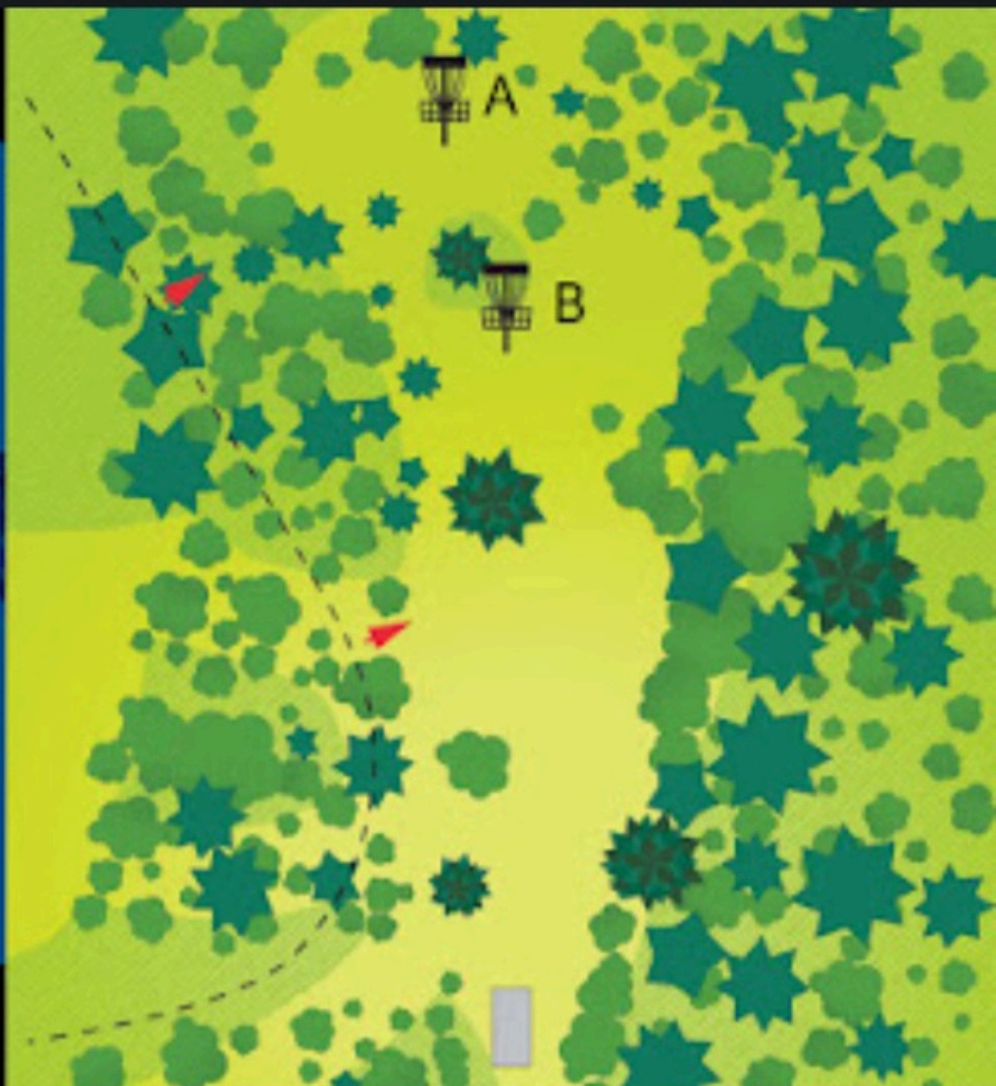

NW

15

PAR 4/3

A 500 FT - PAR 4

B 412 FT - PAR 3

SIGNS COURTESY OF THE GENEROUS SUPPORT  
OF WILMINGTON TEAM DISC GOLF & PEASE COUNTY  
DISC GOLF PLAYERS ASSOCIATION

OB left and on or over road on right.  
Play where it went out.