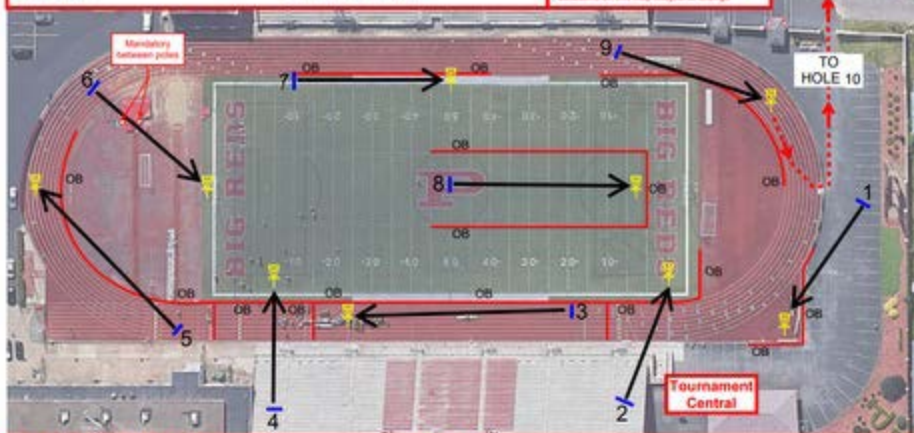

STADIUM FIELD PUTTING PARTY 2023 - FRONT NINE LAYOUT

OUT OF BOUNDS/MANDATORY:

Hole 6: Mandatory to throw between Pole Vault poles.

Hole 7: All throws must be touching turf. Track is OB.

Hole 8: Any throw landing outside the hash marks or beyond the goal line is OB.

Hole 9: Any throw landing outside of the track lane lines is OB.

LEGEND

 Approximate Basket Location

 Approximate Tee Location

 Recommended Walking Path

*Locations on this map subject to change

OUT OF BOUNDS/MANDATORY:

Hole 1: Asphalt parking lot, all shots must land inside fence.

Hole 2: All shots must land on turf (track surface is OB).

Hole 3: All shots must land on track surface (turf is OB).

Hole 4: All shots must land on turf (track surface is OB).

Hole 5: Any throw landing outside of the track lane lines is OB.

NOTES:

All strokes landing Out of Bounds or missing the Mandatory are to be played from where the disc lies and add 1 stroke penalty. DO NOT RETEE!!